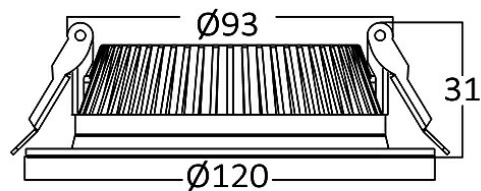

PRODUCT DATASHEET

MODEL NO BP14-01610

DESCRIPTION BRY-SMD-RBL-16W-4INC-WHT-4000K-SMD LED PANEL

General Characteristics

Model No	:	BP14-01610
Main Family	:	Indoor Lighting
Sub Family	:	LED Downlight
Type	:	Recessed Panel
Body Color	:	White
Lamp Shape	:	Non-Directional
Dimmable	:	Not-Dimmable
Light Source	:	LED
Warranty	:	2 years
Class	:	Class II
IP	:	IP20

Electrical Characteristics

Lifetime	:	20000 h
Voltage	:	220-240V
Power Factor	:	>0,5
Material	:	Aluminium
Working Temperature	:	-20 C+40 C
Frequency	:	50-60 Hz

Package Informations

N.W.	:	6,75 kgs
G.W.	:	8,55 kgs
PCS/CTN	:	60 pcs
Length	:	385 mm
Width	:	370 mm
Height	:	290 mm
EAN	:	5949097705885

Product Characteristics

Wattage	:	16 w
Color Temperature	:	4000K
Quse Lumen	:	1350 lm
Color Rendering Index (CRI)	:	>70
Beam Angle	:	120° Degrees
Color Category	:	Natural White

Dimensions & Weight

Diameter	:	119 mm
P. Height	:	29 mm
Cutout	:	95 mm
Weight	:	113 gr