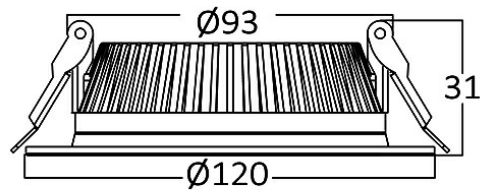

Braytron

PRODUCT DATASHEET

MODEL NO BP14-01610

DESCRIPTION BRY-SMD-RBL-16W-4INC-WHT-4000K-SMD LED PANEL

BRAYTRON SRL

Bulavardul iuliu maniu, Nr.616, Sector 6, 061129, Bucuresti-ROMANIA

info@braytron.com

www.braytron.com

Page 1-2

General Characteristics

Model No	:	BP14-01610
Main Family	:	Indoor Lighting
Sub Family	:	LED Downlight
Type	:	Recessed Panel
Body Color	:	White
Lamp Shape	:	Non-Directional
Dimmable	:	Not-Dimmable
Light Source	:	LED
Warranty	:	2 years
Class	:	Class II
IP	:	IP20

Electrical Characteristics

Lifetime	:	20000 h
Voltage	:	220-240V
Power Factor	:	>0,5
Material	:	Aluminium
Working Temperature	:	-20 C+40 C
Frequency	:	50-60 Hz

Package Informations

N.W.	:	6,75 kgs
G.W.	:	8,55 kgs
PCS/CTN	:	60 pcs
Length	:	385 mm
Width	:	370 mm
Height	:	290 mm
EAN	:	5949097705885

Product Characteristics

Wattage	:	16 w
Color Temperature	:	4000K
Quse Lumen	:	1350 lm
Color Rendering Index (CRI)	:	>70
Beam Angle	:	120° Degrees
Color Category	:	Natural White

Dimensions & Weight

Diameter	:	119 mm
P. Height	:	29 mm
Cutout	:	95 mm
Weight	:	113 gr