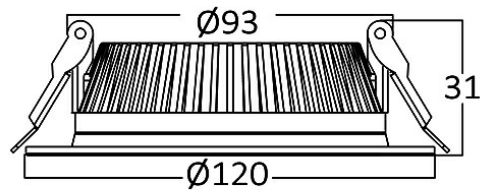

Braytron

PRODUCT DATASHEET

MODEL NO BP14-01600

DESCRIPTION BRY-SMD-RBL-16W-4INC-WHT-3000K-SMD LED PANEL

BRAYTRON SRL

Bulavardul Iuliu Maniu, Nr.616, Sector 6, 061129, Bucuresti-ROMANIA

info@braytron.com

www.braytron.com

Page 1-2

General Characteristics

Model No	:	BP14-01600
Main Family	:	Indoor Lighting
Sub Family	:	LED Downlight
Type	:	Recessed Panel
Body Color	:	White
Lamp Shape	:	Non-Directional
Dimmable	:	Not-Dimmable
Light Source	:	LED
Warranty	:	2 years
Class	:	Class II
IP	:	IP20

Electrical Characteristics

Lifetime	:	20000 h
Voltage	:	220-240V
Power Factor	:	>0,5
Material	:	Aluminium
Working Temperature	:	-20 C+40 C
Frequency	:	50-60 Hz

Package Informations

N.W.	:	6,75 kgs
G.W.	:	8,55 kgs
PCS/CTN	:	60 pcs
Length	:	385 mm
Width	:	370 mm
Height	:	290 mm
EAN	:	5949097704413

Product Characteristics

Wattage	:	16 w
Color Temperature	:	3000K
Quse Lumen	:	1350 lm
Color Rendering Index (CRI)	:	>70
Beam Angle	:	120° Degrees
Color Category	:	Warm White

Dimensions & Weight

Diameter	:	119 mm
P. Height	:	29 mm
Cutout	:	95 mm
Weight	:	113 gr