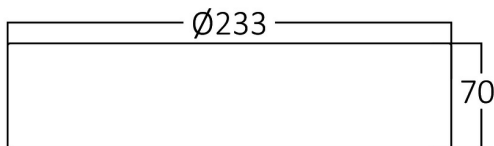

Braytron

PRODUCT DATASHEET

MODEL NO BP13-32430

DESCRIPTION BRY-FATON-SRD-24W-6500K-WHT-LED DOWNLIGHT

BRAYTRON SRL

Bulavardul Iuliu Maniu, Nr.616, Sector 6, 061129, Bucuresti-ROMANIA

info@braytron.com

www.braytron.com

Page 1-2