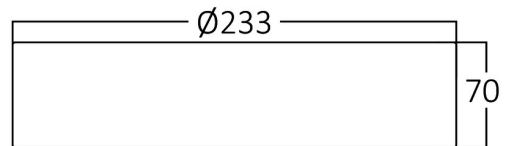

Braytron

PRODUCT DATASHEET

MODEL NO BP13-32430

DESCRIPTION BRY-FATON-SRD-24W-6500K-WHT-LED DOWNLIGHT

BRAYTRON SRL

Bulavardul Iuliu Maniu, Nr.616, Sector 6, 061129, Bucuresti-ROMANIA

info@braytron.com

www.braytron.com

Page 1-2