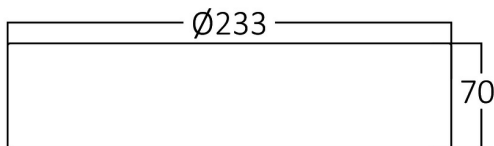

Braytron

PRODUCT DATASHEET

MODEL NO BP13-32400

DESCRIPTION BRY-FATON-SRD-24W-3000K-WHT-LED DOWNLIGHT

BRAYTRON SRL

Bulavardul Iuliu Maniu, Nr.616, Sector 6, 061129, Bucuresti-ROMANIA

info@braytron.com

www.braytron.com

Page 1-2