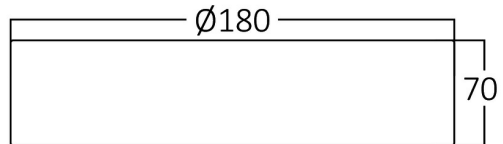

Braytron

PRODUCT DATASHEET

MODEL NO BP13-31800

DESCRIPTION BRY-FATON-SRD-18W-3000K-WHT-LED DOWNLIGHT

BRAYTRON SRL

Bulavardul Iuliu Maniu, Nr.616, Sector 6, 061129, Bucuresti-ROMANIA

info@braytron.com

www.braytron.com

Page 1-2

General Characteristics

Model No	:	BP13-31800
Main Family	:	Indoor Lighting
Sub Family	:	LED Downlight
Type	:	Recessed & Surface Panel
Body Color	:	White
Lamp Shape	:	Non-Directional
Dimmable	:	Not-Dimmable
Light Source	:	LED
Warranty	:	3 years
Class	:	Class II
IP	:	IP40

Electrical Characteristics

Lifetime	:	30000 h
Voltage	:	220-240V
Power Factor	:	>0,9
Material	:	Aluminium
Working Temperature	:	-20 C+40 C
Frequency	:	50-60 Hz

Package Informations

N.W.	:	12,90 kgs
G.W.	:	13,42 kgs
PCS/CTN	:	20 pcs
Length	:	380 mm
Width	:	380 mm
Height	:	415 mm

Product Characteristics

Wattage	:	18 w
Color Temperature	:	3000K
Quse Lumen	:	1980 lm
Color Rendering Index (CRI)	:	>80
Beam Angle	:	120° Degrees
Color Category	:	Warm White

Dimensions & Weight

P. Length	:	179 mm
P. Width	:	179 mm
P. Height	:	70 mm
Weight	:	645 gr