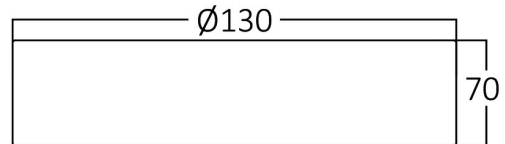

Braytron

PRODUCT DATASHEET

MODEL NO BP13-31230

DESCRIPTION BRY-FATON-SRD-12W-6500K-WHT-LED DOWNLIGHT

BRAYTRON SRL

Bulavardul Iuliu Maniu, Nr.616, Sector 6, 061129, Bucuresti-ROMANIA

info@braytron.com

www.braytron.com

Page 1-2