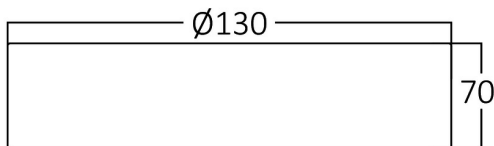

Braytron

PRODUCT DATASHEET

MODEL NO BP13-31210

DESCRIPTION BRY-FATON-SRD-12W-4000K-WHT-LED DOWNLIGHT

BRAYTRON SRL

Bulavardul Iuliu Maniu, Nr.616, Sector 6, 061129, Bucuresti-ROMANIA

info@braytron.com

www.braytron.com

Page 1-2