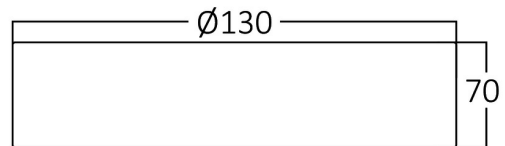

Braytron

PRODUCT DATASHEET

MODEL NO BP13-31210

DESCRIPTION BRY-FATON-SRD-12W-4000K-WHT-LED DOWNLIGHT

BRAYTRON SRL

Bulavardul Iuliu Maniu, Nr.616, Sector 6, 061129, Bucuresti-ROMANIA

info@braytron.com

www.braytron.com

Page 1-2