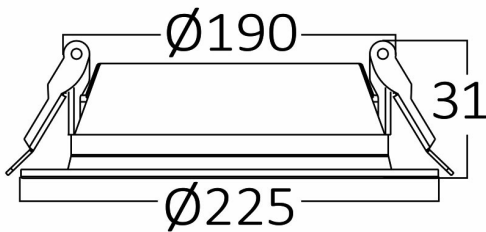

Braytron

PRODUCT DATASHEET

MODEL NO BP12-02530

DESCRIPTION BRY-BASIC-25W-8INC-WHT-6500K-LED DOWNLIGHT

IP40

Luminare is intended to use in outdoor applications

BRAYTRON SRL

Bulavardul iuliu maniu, Nr.616, Sector 6, 061129, Bucuresti-ROMANIA

Electrical Characteristics

Lifetime	:	20000 h
Voltage	:	220-240V
Power Factor	:	>0,5
Material	:	PC
Working Temperature	:	-20 C+40 C
Frequency	:	50-60 Hz

Package Informations

N.W.	:	4,80 kgs
G.W.	:	7,35 kgs
PCS/CTN	:	20 pcs
Length	:	485 mm
Width	:	485 mm
Height	:	255 mm
EAN	:	5949097718564

Product Characteristics

Wattage	:	25 w
Color Temperature	:	6500K
Quse Lumen	:	2500 lm
Color Rendering Index (CRI)	:	>80
Energy Efficiency Level	:	F
Beam Angle	:	120° Degrees
Color Category	:	Cool White

Dimensions & Weight

Diameter	:	225 mm
P. Height	:	31 mm
Cutout	:	190 mm
Weight	:	240 gr