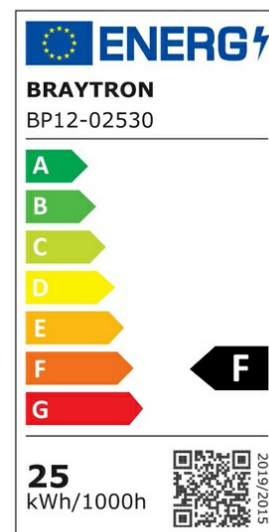

PRODUCT DATASHEET

MODEL NO BP12-02530

DESCRIPTION BRY-BASIC-25W-8INC-WHT-6500K-LED DOWN

Luminare is intended to use in outdoor applications

General Characteristics

Model No	:	BP12-02530
Main Family	:	Indoor Lighting
Sub Family	:	LED Downlight
Type	:	Recessed Downlight
Body Color	:	White
Lamp Shape	:	Non-Directional
Dimmable	:	Not-Dimmable
Light Source	:	LED
Warranty	:	3 years
Class	:	Class II
IP	:	IP40

Electrical Characteristics

Lifetime	:	20000 h
Voltage	:	220-240V
Power Factor	:	>0,5
Material	:	PC
Working Temperature	:	-20 C+40 C
Frequency	:	50-60 Hz

Package Informations

N.W.	:	4,80 kgs
G.W.	:	7,35 kgs
PCS/CTN	:	20 pcs
Length	:	485 mm
Width	:	485 mm
Height	:	255 mm
EAN	:	5949097718564

Product Characteristics

Wattage	:	25 w
Color Temperature	:	6500K
Quse Lumen	:	2500 lm
Color Rendering Index (CRI)	:	>80
Energy Efficiency Level	:	F
Beam Angle	:	120° Degrees
Color Category	:	Cool White

Dimensions & Weight

Diameter	:	225 mm
P. Height	:	31 mm
Cutout	:	190 mm
Weight	:	240 gr