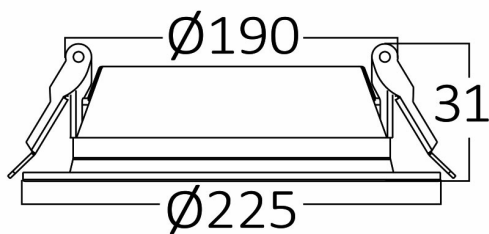

PRODUCT DATASHEET

MODEL NO BP12-02530

DESCRIPTION BRY-BASIC-25W-8INC-WHT-6500K-LED DOWN

Luminare is intended to use in outdoor applications

General Characteristics

Model No	:	BP12-02530
Main Family	:	Indoor Lighting
Sub Family	:	LED Downlight
Type	:	Recessed Downlight
Body Color	:	White
Lamp Shape	:	Non-Directional
Dimmable	:	Not-Dimmable
Light Source	:	LED
Warranty	:	3 years
Class	:	Class II
IP	:	IP40

Electrical Characteristics

Lifetime	:	20000 h
Voltage	:	220-240V
Power Factor	:	>0,5
Material	:	PC
Working Temperature	:	-20 C+40 C
Frequency	:	50-60 Hz

Package Informations

N.W.	:	4,80 kgs
G.W.	:	7,35 kgs
PCS/CTN	:	20 pcs
Length	:	485 mm
Width	:	485 mm
Height	:	255 mm
EAN	:	5949097718564

Product Characteristics

Wattage	:	25 w
Color Temperature	:	6500K
Quse Lumen	:	2500 lm
Color Rendering Index (CRI)	:	>80
Energy Efficiency Level	:	F
Beam Angle	:	120° Degrees
Color Category	:	Cool White

Dimensions & Weight

Diameter	:	225 mm
P. Height	:	31 mm
Cutout	:	190 mm
Weight	:	240 gr