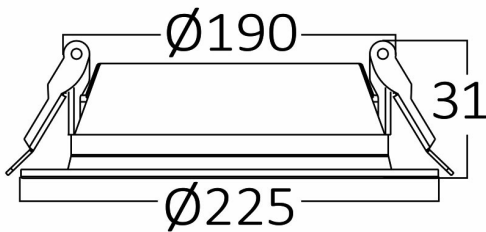

Braytron

PRODUCT DATASHEET

MODEL NO BP12-02510

DESCRIPTION BRY-BASIC-25W-8INC-WHT-4000K-LED DOWNLIGHT

IP40

Luminare is intended to use in outdoor applications

BRAYTRON SRL

Bulavardul iuliu maniu, Nr.616, Sector 6, 061129, Bucuresti-ROMANIA

Electrical Characteristics

Lifetime	:	20000 h
Voltage	:	220-240V
Power Factor	:	>0,5
Material	:	PC
Working Temperature	:	-20 C+40 C
Frequency	:	50-60 Hz

Package Informations

N.W.	:	4,80 kgs
G.W.	:	7,35 kgs
PCS/CTN	:	20 pcs
Length	:	485 mm
Width	:	485 mm
Height	:	255 mm
EAN	:	5949097718557

Product Characteristics

Wattage	:	25 w
Color Temperature	:	4000K
Quse Lumen	:	2500 lm
Color Rendering Index (CRI)	:	>80
Energy Efficiency Level	:	F
Beam Angle	:	120° Degrees
Color Category	:	Natural White

Dimensions & Weight

Diameter	:	225 mm
P. Height	:	31 mm
Cutout	:	190 mm
Weight	:	240 gr