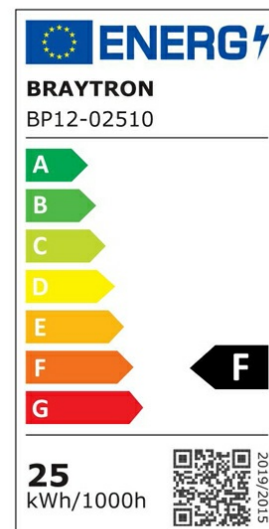

Luminare is intended to use in outdoor applications

BRAYTRON SRL

Bulavardul iuliu maniu, Nr.616, Sector 6, 061129, Bucuresti-ROMANIA

info@braytron.com

www.braytron.com