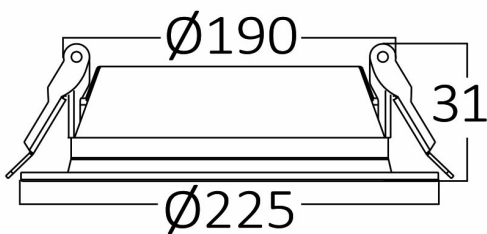

PRODUCT DATASHEET

MODEL NO BP12-02510

DESCRIPTION BRY-BASIC-25W-8INC-WHT-4000K-LED DOWN

Luminare is intended to use in outdoor applications

General Characteristics

Model No	:	BP12-02510
Main Family	:	Indoor Lighting
Sub Family	:	LED Downlight
Type	:	Recessed Downlight
Body Color	:	White
Lamp Shape	:	Non-Directional
Dimmable	:	Not-Dimmable
Light Source	:	LED
Warranty	:	3 years
Class	:	Class II
IP	:	IP40

Electrical Characteristics

Lifetime	:	20000 h
Voltage	:	220-240V
Power Factor	:	>0,5
Material	:	PC
Working Temperature	:	-20 C+40 C
Frequency	:	50-60 Hz

Package Informations

N.W.	:	4,80 kgs
G.W.	:	7,35 kgs
PCS/CTN	:	20 pcs
Length	:	485 mm
Width	:	485 mm
Height	:	255 mm
EAN	:	5949097718557

Product Characteristics

Wattage	:	25 w
Color Temperature	:	4000K
Quse Lumen	:	2500 lm
Color Rendering Index (CRI)	:	>80
Energy Efficiency Level	:	F
Beam Angle	:	120° Degrees
Color Category	:	Natural White

Dimensions & Weight

Diameter	:	225 mm
P. Height	:	31 mm
Cutout	:	190 mm
Weight	:	240 gr