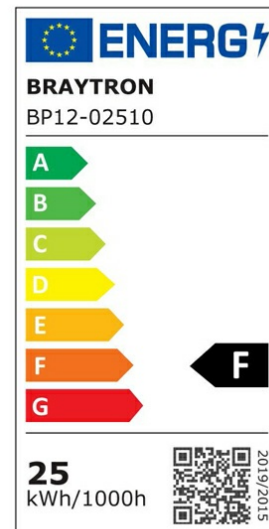

PRODUCT DATASHEET

MODEL NO BP12-02510

DESCRIPTION BRY-BASIC-25W-8INC-WHT-4000K-LED DOWN

Luminare is intended to use in outdoor applications

General Characteristics

Model No	:	BP12-02510
Main Family	:	Indoor Lighting
Sub Family	:	LED Downlight
Type	:	Recessed Downlight
Body Color	:	White
Lamp Shape	:	Non-Directional
Dimmable	:	Not-Dimmable
Light Source	:	LED
Warranty	:	3 years
Class	:	Class II
IP	:	IP40

Electrical Characteristics

Lifetime	:	20000 h
Voltage	:	220-240V
Power Factor	:	>0,5
Material	:	PC
Working Temperature	:	-20 C+40 C
Frequency	:	50-60 Hz

Package Informations

N.W.	:	4,80 kgs
G.W.	:	7,35 kgs
PCS/CTN	:	20 pcs
Length	:	485 mm
Width	:	485 mm
Height	:	255 mm
EAN	:	5949097718557

Product Characteristics

Wattage	:	25 w
Color Temperature	:	4000K
Quse Lumen	:	2500 lm
Color Rendering Index (CRI)	:	>80
Energy Efficiency Level	:	F
Beam Angle	:	120° Degrees
Color Category	:	Natural White

Dimensions & Weight

Diameter	:	225 mm
P. Height	:	31 mm
Cutout	:	190 mm
Weight	:	240 gr