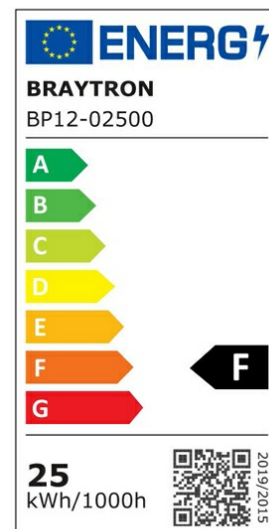

Braytron

PRODUCT DATASHEET

MODEL NO BP12-02500

DESCRIPTION BRY-BASIC-25W-8INC-WHT-3000K-LED DOWNLIGHT

Luminare is intended to use in outdoor applications

BRAYTRON SRL

Bulavardul iuliu maniu, Nr.616, Sector 6, 061129, Bucuresti-ROMANIA

info@braytron.com

www.braytron.com