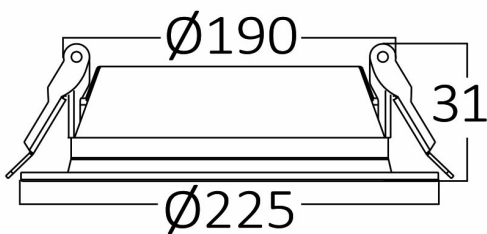

## PRODUCT DATASHEET

MODEL NO BP12-02500

DESCRIPTION BRY-BASIC-25W-8INC-WHT-3000K-LED DOWN

Luminare is intended to use in outdoor applications

### General Characteristics

Model No	:	BP12-02500
Main Family	:	Indoor Lighting
Sub Family	:	LED Downlight
Type	:	Recessed Downlight
Body Color	:	White
Lamp Shape	:	Non-Directional
Dimmable	:	Not-Dimmable
Light Source	:	LED
Warranty	:	3 years
Class	:	Class II
IP	:	IP40

### Package Informations

N.W.	:	4,80 kgs
G.W.	:	7,35 kgs
PCS/CTN	:	20 pcs
Length	:	485 mm
Width	:	485 mm
Height	:	255 mm
EAN	:	5949097718540

### Dimensions & Weight

Diameter	:	225 mm
P. Height	:	31 mm
Cutout	:	190 mm
Weight	:	240 gr