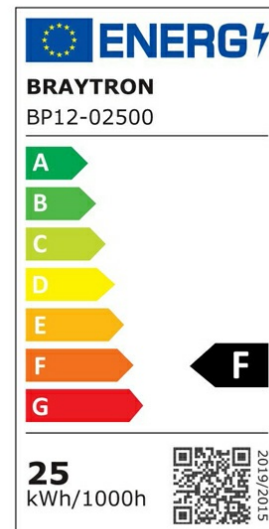

PRODUCT DATASHEET

MODEL NO BP12-02500

DESCRIPTION BRY-BASIC-25W-8INC-WHT-3000K-LED DOWN

Luminare is intended to use in outdoor applications