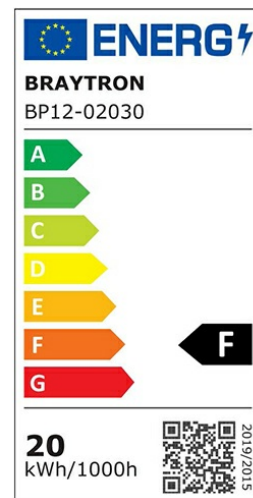

## PRODUCT DATASHEET

MODEL NO BP12-02030

DESCRIPTION BRY-BASIC-20W-7INC-WHT-6500K-LED DOWN

Luminare is intended to use in outdoor applications

### General Characteristics

Model No	:	BP12-02030
Main Family	:	Indoor Lighting
Sub Family	:	LED Downlight
Type	:	Recessed Downlight
Body Color	:	White
Lamp Shape	:	Non-Directional
Dimmable	:	Not-Dimmable
Light Source	:	LED
Warranty	:	3 years
Class	:	Class II
IP	:	IP40

### Product Characteristics

Wattage	:	20 w
Color Temperature	:	6500K
Quse Lumen	:	1800 lm
Color Rendering Index (CRI)	:	>80
Energy Efficiency Level	:	F
Beam Angle	:	120° Degrees
Color Category	:	Cool White

### Dimensions & Weight

Diameter	:	200 mm
P. Height	:	31 mm
Cutout	:	175 mm
Weight	:	200 gr