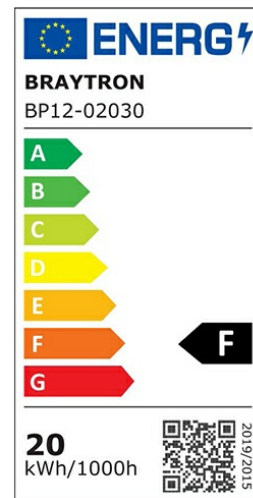

Braytron

PRODUCT DATASHEET

MODEL NO BP12-02030

DESCRIPTION BRY-BASIC-20W-7INC-WHT-6500K-LED DOWNLIGHT

Luminare is intended to use in outdoor applications

BRAYTRON SRL

Bulavardul iuliu maniu, Nr.616, Sector 6, 061129, Bucuresti-ROMANIA

info@braytron.com

www.braytron.com