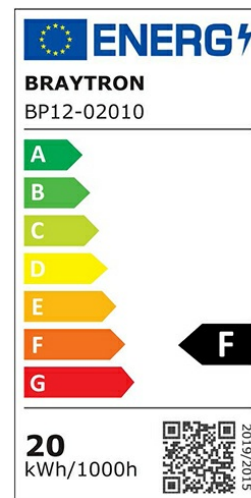

PRODUCT DATASHEET

MODEL NO BP12-02010

DESCRIPTION BRY-BASIC-20W-7INC-WHT-4000K-LED DOWN

Luminare is intended to use in outdoor applications

General Characteristics

Model No	:	BP12-02010
Main Family	:	Indoor Lighting
Sub Family	:	LED Downlight
Type	:	Recessed Downlight
Body Color	:	White
Lamp Shape	:	Non-Directional
Dimmable	:	Not-Dimmable
Light Source	:	LED
Warranty	:	3 years
Class	:	Class II
IP	:	IP40

Electrical Characteristics

Lifetime	:	20000 h
Voltage	:	220-240V
Power Factor	:	>0,5
Material	:	PC
Working Temperature	:	-20 C+40 C
Frequency	:	50-60 Hz

Package Informations

N.W.	:	4,00 kgs
G.W.	:	6,00 kgs
PCS/CTN	:	20 pcs
Length	:	485 mm
Width	:	435 mm
Height	:	230 mm
EAN	:	5949097715839

Product Characteristics

Wattage	:	20 w
Color Temperature	:	4000K
Quse Lumen	:	1800 lm
Color Rendering Index (CRI)	:	>80
Energy Efficiency Level	:	F
Beam Angle	:	120° Degrees
Color Category	:	Natural White

Dimensions & Weight

Diameter	:	200 mm
P. Height	:	31 mm
Cutout	:	175 mm
Weight	:	200 gr