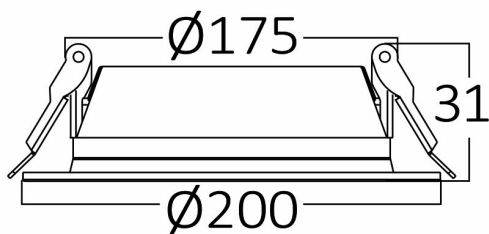

PRODUCT DATASHEET

MODEL NO BP12-02010

DESCRIPTION BRY-BASIC-20W-7INC-WHT-4000K-LED DOWN

Luminare is intended to use in outdoor applications

General Characteristics

Model No	:	BP12-02010
Main Family	:	Indoor Lighting
Sub Family	:	LED Downlight
Type	:	Recessed Downlight
Body Color	:	White
Lamp Shape	:	Non-Directional
Dimmable	:	Not-Dimmable
Light Source	:	LED
Warranty	:	3 years
Class	:	Class II
IP	:	IP40

Electrical Characteristics

Lifetime	:	20000 h
Voltage	:	220-240V
Power Factor	:	>0,5
Material	:	PC
Working Temperature	:	-20 C+40 C
Frequency	:	50-60 Hz

Package Informations

N.W.	:	4,00 kgs
G.W.	:	6,00 kgs
PCS/CTN	:	20 pcs
Length	:	485 mm
Width	:	435 mm
Height	:	230 mm
EAN	:	5949097715839

Product Characteristics

Wattage	:	20 w
Color Temperature	:	4000K
Quse Lumen	:	1800 lm
Color Rendering Index (CRI)	:	>80
Energy Efficiency Level	:	F
Beam Angle	:	120° Degrees
Color Category	:	Natural White

Dimensions & Weight

Diameter	:	200 mm
P. Height	:	31 mm
Cutout	:	175 mm
Weight	:	200 gr