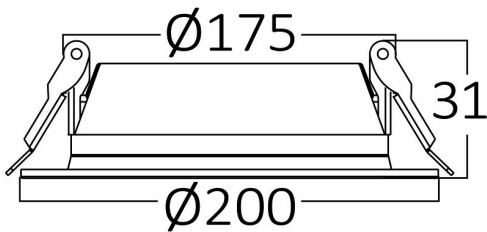

Braytron

PRODUCT DATASHEET

MODEL NO BP12-02010

DESCRIPTION BRY-BASIC-20W-7INC-WHT-4000K-LED DOWNLIGHT

Luminare is intended to use in outdoor applications

BRAYTRON SRL

Bulavardul iuliu maniu, Nr.616, Sector 6, 061129, Bucuresti-ROMANIA

Electrical Characteristics

Lifetime	:	20000 h
Voltage	:	220-240V
Power Factor	:	>0,5
Material	:	PC
Working Temperature	:	-20 C+40 C
Frequency	:	50-60 Hz

Package Informations

N.W.	:	4,00 kgs
G.W.	:	6,00 kgs
PCS/CTN	:	20 pcs
Length	:	485 mm
Width	:	435 mm
Height	:	230 mm
EAN	:	5949097715839

Product Characteristics

Wattage	:	20 w
Color Temperature	:	4000K
Quse Lumen	:	1800 lm
Color Rendering Index (CRI)	:	>80
Energy Efficiency Level	:	F
Beam Angle	:	120° Degrees
Color Category	:	Natural White

Dimensions & Weight

Diameter	:	200 mm
P. Height	:	31 mm
Cutout	:	175 mm
Weight	:	200 gr