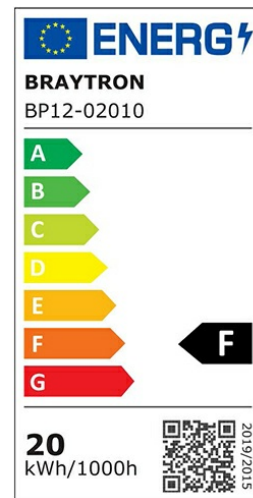

Braytron

PRODUCT DATASHEET

MODEL NO BP12-02010

DESCRIPTION BRY-BASIC-20W-7INC-WHT-4000K-LED DOWNLIGHT

Luminare is intended to use in outdoor applications

BRAYTRON SRL

Bulavardul iuliu maniu, Nr.616, Sector 6, 061129, Bucuresti-ROMANIA

info@braytron.com

www.braytron.com