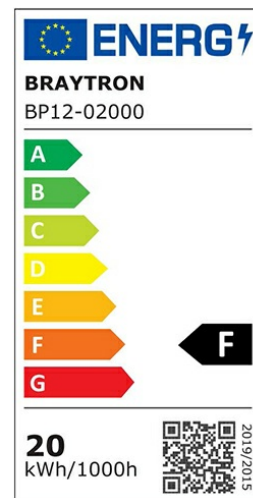

PRODUCT DATASHEET

MODEL NO BP12-02000

DESCRIPTION BRY-BASIC-20W-7INC-WHT-3000K-LED DOWN

Luminare is intended to use in outdoor applications

General Characteristics

Model No	:	BP12-02000
Main Family	:	Indoor Lighting
Sub Family	:	LED Downlight
Type	:	Recessed Downlight
Body Color	:	White
Lamp Shape	:	Non-Directional
Dimmable	:	Not-Dimmable
Light Source	:	LED
Warranty	:	3 years
Class	:	Class II
IP	:	IP40

Electrical Characteristics

Lifetime	:	20000 h
Voltage	:	220-240V
Power Factor	:	>0,5
Material	:	PC
Working Temperature	:	-20 C+40 C
Frequency	:	50-60 Hz

Package Informations

N.W.	:	4,00 kgs
G.W.	:	6,00 kgs
PCS/CTN	:	20 pcs
Length	:	485 mm
Width	:	435 mm
Height	:	230 mm
EAN	:	5949097715822

Product Characteristics

Wattage	:	20 w
Color Temperature	:	3000K
Quse Lumen	:	1800 lm
Color Rendering Index (CRI)	:	>80
Energy Efficiency Level	:	F
Beam Angle	:	120° Degrees
Color Category	:	Warm White

Dimensions & Weight

Diameter	:	200 mm
P. Height	:	31 mm
Cutout	:	175 mm
Weight	:	200 gr