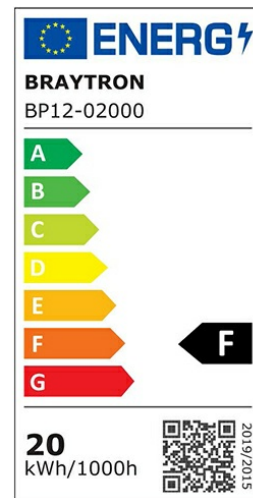

Braytron

PRODUCT DATASHEET

MODEL NO BP12-02000

DESCRIPTION BRY-BASIC-20W-7INC-WHT-3000K-LED DOWNLIGHT

Luminare is intended to use in outdoor applications

BRAYTRON SRL

Bulavardul iuliu maniu, Nr.616, Sector 6, 061129, Bucuresti-ROMANIA

info@braytron.com

www.braytron.com