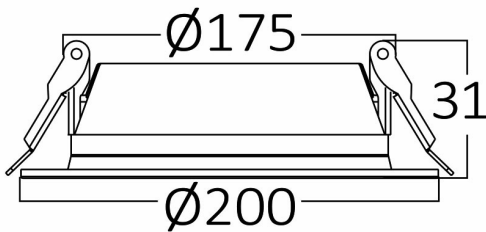

Braytron

PRODUCT DATASHEET

MODEL NO BP12-02000

DESCRIPTION BRY-BASIC-20W-7INC-WHT-3000K-LED DOWNLIGHT

Luminare is intended to use in outdoor applications

BRAYTRON SRL

Bulavardul iuliu maniu, Nr.616, Sector 6, 061129, Bucuresti-ROMANIA

Electrical Characteristics

Lifetime	:	20000 h
Voltage	:	220-240V
Power Factor	:	>0,5
Material	:	PC
Working Temperature	:	-20 C+40 C
Frequency	:	50-60 Hz

Package Informations

N.W.	:	4,00 kgs
G.W.	:	6,00 kgs
PCS/CTN	:	20 pcs
Length	:	485 mm
Width	:	435 mm
Height	:	230 mm
EAN	:	5949097715822

Product Characteristics

Wattage	:	20 w
Color Temperature	:	3000K
Quse Lumen	:	1800 lm
Color Rendering Index (CRI)	:	>80
Energy Efficiency Level	:	F
Beam Angle	:	120° Degrees
Color Category	:	Warm White

Dimensions & Weight

Diameter	:	200 mm
P. Height	:	31 mm
Cutout	:	175 mm
Weight	:	200 gr