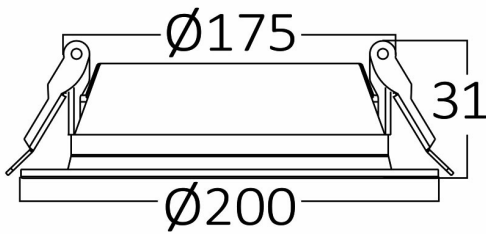

PRODUCT DATASHEET

MODEL NO BP12-02000

DESCRIPTION BRY-BASIC-20W-7INC-WHT-3000K-LED DOWN

Luminare is intended to use in outdoor applications

General Characteristics

Model No	:	BP12-02000
Main Family	:	Indoor Lighting
Sub Family	:	LED Downlight
Type	:	Recessed Downlight
Body Color	:	White
Lamp Shape	:	Non-Directional
Dimmable	:	Not-Dimmable
Light Source	:	LED
Warranty	:	3 years
Class	:	Class II
IP	:	IP40

Electrical Characteristics

Lifetime	:	20000 h
Voltage	:	220-240V
Power Factor	:	>0,5
Material	:	PC
Working Temperature	:	-20 C+40 C
Frequency	:	50-60 Hz

Package Informations

N.W.	:	4,00 kgs
G.W.	:	6,00 kgs
PCS/CTN	:	20 pcs
Length	:	485 mm
Width	:	435 mm
Height	:	230 mm
EAN	:	5949097715822

Product Characteristics

Wattage	:	20 w
Color Temperature	:	3000K
Quse Lumen	:	1800 lm
Color Rendering Index (CRI)	:	>80
Energy Efficiency Level	:	F
Beam Angle	:	120° Degrees
Color Category	:	Warm White

Dimensions & Weight

Diameter	:	200 mm
P. Height	:	31 mm
Cutout	:	175 mm
Weight	:	200 gr