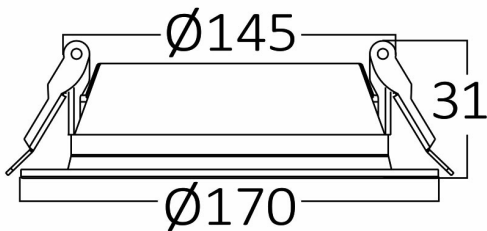

## PRODUCT DATASHEET

MODEL NO BP12-01830

DESCRIPTION BRY-BASIC-18W-6INC-WHT-6500K-LED DOWNLIGHT

Luminare is intended to use in outdoor applications

### Package Informations

N.W.	:	2,90 kgs
G.W.	:	4,60 kgs
PCS/CTN	:	20 pcs
Length	:	485 mm
Width	:	370 mm
Height	:	200 mm
EAN	:	5949097716706

### Product Characteristics

Wattage	:	18 w
Color Temperature	:	6500K
Quse Lumen	:	1720 lm
Color Rendering Index (CRI)	:	>80
Energy Efficiency Level	:	F
Beam Angle	:	120° Degrees
Color Category	:	Cool White

### Dimensions & Weight

Diameter	:	170 mm
P. Height	:	31 mm
Cutout	:	145 mm
Weight	:	145 gr