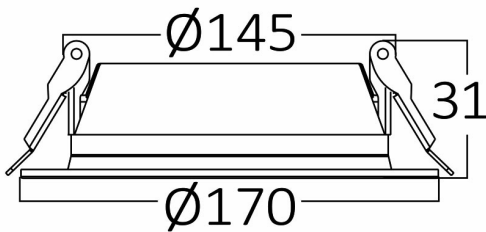

Braytron

PRODUCT DATASHEET

MODEL NO BP12-01830

DESCRIPTION BRY-BASIC-18W-6INC-WHT-6500K-LED DOWNLIGHT

Luminare is intended to use in outdoor applications

BRAYTRON SRL

Bulavardul iuliu maniu, Nr.616, Sector 6, 061129, Bucuresti-ROMANIA

Electrical Characteristics

Lifetime	:	20000 h
Voltage	:	220-240V
Power Factor	:	>0,5
Material	:	PC
Working Temperature	:	-20 C+40 C
Frequency	:	50-60 Hz

Package Informations

N.W.	:	2,90 kgs
G.W.	:	4,60 kgs
PCS/CTN	:	20 pcs
Length	:	485 mm
Width	:	370 mm
Height	:	200 mm
EAN	:	5949097716706

Product Characteristics

Wattage	:	18 w
Color Temperature	:	6500K
Quse Lumen	:	1720 lm
Color Rendering Index (CRI)	:	>80
Energy Efficiency Level	:	F
Beam Angle	:	120° Degrees
Color Category	:	Cool White

Dimensions & Weight

Diameter	:	170 mm
P. Height	:	31 mm
Cutout	:	145 mm
Weight	:	145 gr