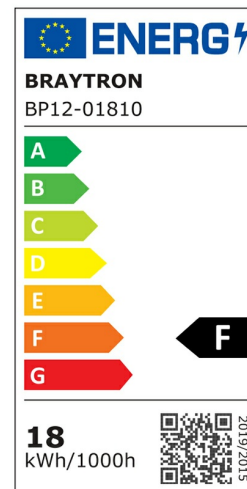

Braytron

PRODUCT DATASHEET

MODEL NO BP12-01810

DESCRIPTION BRY-BASIC-18W-6INC-WHT-4000K-LED DOWNLIGHT

Luminare is intended to use in outdoor applications

BRAYTRON SRL

Bulavardul iuliu maniu, Nr.616, Sector 6, 061129, Bucuresti-ROMANIA

info@braytron.com

www.braytron.com

General Characteristics

Model No	:	BP12-01810
Main Family	:	Indoor Lighting
Sub Family	:	LED Downlight
Type	:	Recessed Downlight
Body Color	:	White
Lamp Shape	:	Non-Directional
Dimmable	:	Not-Dimmable
Light Source	:	LED
Warranty	:	3 years
Class	:	Class II
IP	:	IP40

Electrical Characteristics

Lifetime	:	20000 h
Voltage	:	220-240V
Power Factor	:	>0,5
Material	:	PC
Working Temperature	:	-20 C+40 C
Frequency	:	50-60 Hz

Package Informations

N.W.	:	2,90 kgs
G.W.	:	4,60 kgs
PCS/CTN	:	20 pcs
Length	:	485 mm
Width	:	370 mm
Height	:	200 mm
EAN	:	5949097716690

Product Characteristics

Wattage	:	18 w
Color Temperature	:	4000K
Quse Lumen	:	1720 lm
Color Rendering Index (CRI)	:	>80
Energy Efficiency Level	:	F
Beam Angle	:	120° Degrees
Color Category	:	Natural White