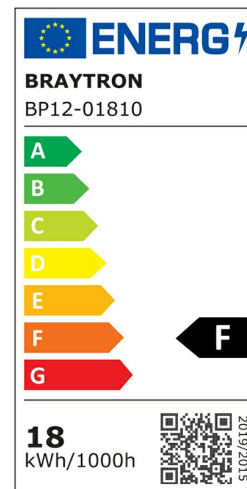

## PRODUCT DATASHEET

MODEL NO BP12-01810

DESCRIPTION BRY-BASIC-18W-6INC-WHT-4000K-LED DOWNLIGHT

Luminare is intended to use in outdoor applications

### General Characteristics

Model No	:	BP12-01810
Main Family	:	Indoor Lighting
Sub Family	:	LED Downlight
Type	:	Recessed Downlight
Body Color	:	White
Lamp Shape	:	Non-Directional
Dimmable	:	Not-Dimmable
Light Source	:	LED
Warranty	:	3 years
Class	:	Class II
IP	:	IP40

### Electrical Characteristics

Lifetime	:	20000 h
Voltage	:	220-240V
Power Factor	:	>0,5
Material	:	PC
Working Temperature	:	-20 C+40 C
Frequency	:	50-60 Hz

### Product Characteristics

Wattage	:	18 w
Color Temperature	:	4000K
Quse Lumen	:	1720 lm
Color Rendering Index (CRI)	:	>80
Energy Efficiency Level	:	F
Beam Angle	:	120° Degrees
Color Category	:	Natural White