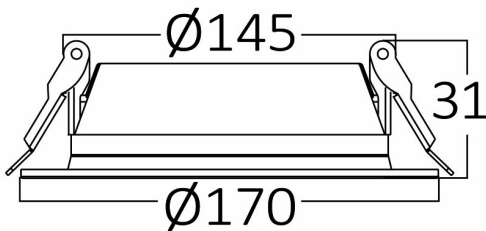

## PRODUCT DATASHEET

MODEL NO BP12-01810

DESCRIPTION BRY-BASIC-18W-6INC-WHT-4000K-LED DOWNLIGHT

Luminare is intended to use in outdoor applications

### Package Informations

N.W.	:	2,90 kgs
G.W.	:	4,60 kgs
PCS/CTN	:	20 pcs
Length	:	485 mm
Width	:	370 mm
Height	:	200 mm
EAN	:	5949097716690

### Product Characteristics

Wattage	:	18 w
Color Temperature	:	4000K
Quse Lumen	:	1720 lm
Color Rendering Index (CRI)	:	>80
Energy Efficiency Level	:	F
Beam Angle	:	120° Degrees
Color Category	:	Natural White

### Dimensions & Weight

Diameter	:	170 mm
P. Height	:	31 mm
Cutout	:	145 mm
Weight	:	145 gr