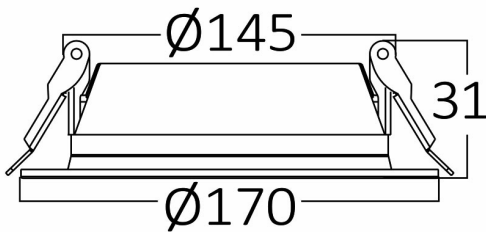

Braytron

PRODUCT DATASHEET

MODEL NO BP12-01810

DESCRIPTION BRY-BASIC-18W-6INC-WHT-4000K-LED DOWNLIGHT

Luminare is intended to use in outdoor applications

BRAYTRON SRL

Bulavardul iuliu maniu, Nr.616, Sector 6, 061129, Bucuresti-ROMANIA

Electrical Characteristics

Lifetime	:	20000 h
Voltage	:	220-240V
Power Factor	:	>0,5
Material	:	PC
Working Temperature	:	-20 C+40 C
Frequency	:	50-60 Hz

Package Informations

N.W.	:	2,90 kgs
G.W.	:	4,60 kgs
PCS/CTN	:	20 pcs
Length	:	485 mm
Width	:	370 mm
Height	:	200 mm
EAN	:	5949097716690

Product Characteristics

Wattage	:	18 w
Color Temperature	:	4000K
Quse Lumen	:	1720 lm
Color Rendering Index (CRI)	:	>80
Energy Efficiency Level	:	F
Beam Angle	:	120° Degrees
Color Category	:	Natural White

Dimensions & Weight

Diameter	:	170 mm
P. Height	:	31 mm
Cutout	:	145 mm
Weight	:	145 gr