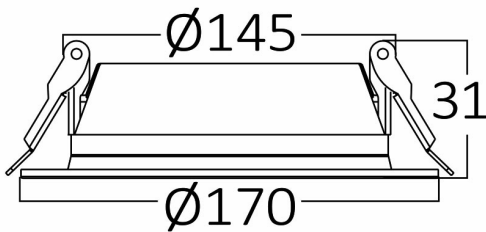

Braytron

PRODUCT DATASHEET

MODEL NO BP12-01800

DESCRIPTION BRY-BASIC-18W-6INC-WHT-3000K-LED DOWNLIGHT

IP40

Luminare is intended to use in outdoor applications

BRAYTRON SRL

Bulavardul iuliu maniu, Nr.616, Sector 6, 061129, Bucuresti-ROMANIA

Electrical Characteristics

Lifetime	:	20000 h
Voltage	:	220-240V
Power Factor	:	>0,5
Material	:	PC
Working Temperature	:	-20 C+40 C
Frequency	:	50-60 Hz

Package Informations

N.W.	:	2,90 kgs
G.W.	:	4,60 kgs
PCS/CTN	:	20 pcs
Length	:	485 mm
Width	:	370 mm
Height	:	200 mm
EAN	:	5949097716683

Product Characteristics

Wattage	:	18 w
Color Temperature	:	3000K
Quse Lumen	:	1720 lm
Color Rendering Index (CRI)	:	>80
Energy Efficiency Level	:	F
Beam Angle	:	120° Degrees
Color Category	:	Warm White

Dimensions & Weight

Diameter	:	170 mm
P. Height	:	31 mm
Cutout	:	145 mm
Weight	:	145 gr