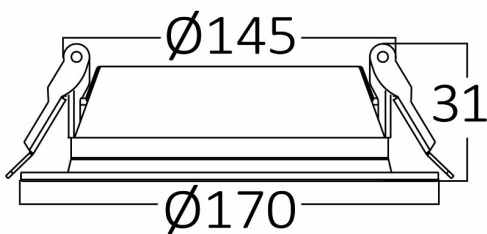

PRODUCT DATASHEET

MODEL NO BP12-01530

DESCRIPTION BRY-BASIC-15W-5INC-WHT-6500K-LED DOWN

Luminare is intended to use in outdoor applications

General Characteristics

Model No	:	BP12-01530
Main Family	:	Indoor Lighting
Sub Family	:	LED Downlight
Type	:	Recessed Downlight
Body Color	:	White
Lamp Shape	:	Non-Directional
Dimmable	:	Not-Dimmable
Light Source	:	LED
Warranty	:	3 years
Class	:	Class II
IP	:	IP40

Electrical Characteristics

Lifetime	:	20000 h
Voltage	:	220-240V
Power Factor	:	>0,5
Material	:	PC
Working Temperature	:	-20 C+40 C
Frequency	:	50-60 Hz

Package Informations

N.W.	:	4,40 kgs
G.W.	:	6,60 kgs
PCS/CTN	:	40 pcs
Length	:	485 mm
Width	:	320 mm
Height	:	315 mm
EAN	:	5949097715785

Product Characteristics

Wattage	:	15 w
Color Temperature	:	6500K
Quse Lumen	:	1425 lm
Color Rendering Index (CRI)	:	>80
Energy Efficiency Level	:	F
Beam Angle	:	120° Degrees
Color Category	:	Cool White

Dimensions & Weight

Diameter	:	140 mm
P. Height	:	31 mm
Cutout	:	115 mm
Weight	:	110 gr