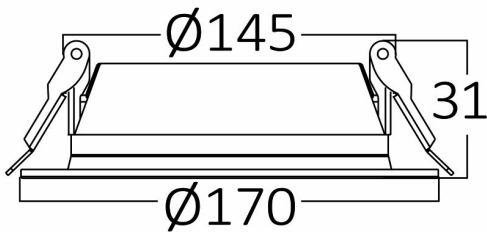

Braytron

PRODUCT DATASHEET

MODEL NO BP12-01530

DESCRIPTION BRY-BASIC-15W-5INC-WHT-6500K-LED DOWNLIGHT

IP40

Luminare is intended to use in outdoor applications

BRAYTRON SRL

Bulavardul iuliu maniu, Nr.616, Sector 6, 061129, Bucuresti-ROMANIA

Electrical Characteristics

Lifetime	:	20000 h
Voltage	:	220-240V
Power Factor	:	>0,5
Material	:	PC
Working Temperature	:	-20 C+40 C
Frequency	:	50-60 Hz

Package Informations

N.W.	:	4,40 kgs
G.W.	:	6,60 kgs
PCS/CTN	:	40 pcs
Length	:	485 mm
Width	:	320 mm
Height	:	315 mm
EAN	:	5949097715785

Product Characteristics

Wattage	:	15 w
Color Temperature	:	6500K
Quse Lumen	:	1425 lm
Color Rendering Index (CRI)	:	>80
Energy Efficiency Level	:	F
Beam Angle	:	120° Degrees
Color Category	:	Cool White

Dimensions & Weight

Diameter	:	140 mm
P. Height	:	31 mm
Cutout	:	115 mm
Weight	:	110 gr