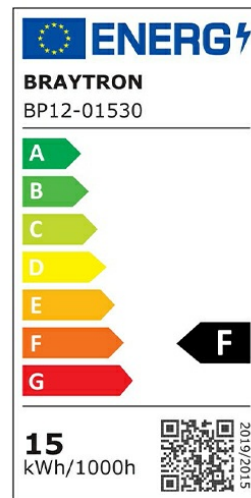

Braytron

PRODUCT DATASHEET

MODEL NO BP12-01530

DESCRIPTION BRY-BASIC-15W-5INC-WHT-6500K-LED DOWNLIGHT

IP40

Luminare is intended to use in outdoor applications

BRAYTRON SRL

Bulavardul iuliu maniu, Nr.616, Sector 6, 061129, Bucuresti-ROMANIA

info@braytron.com

www.braytron.com

General Characteristics

Model No	:	BP12-01530
Main Family	:	Indoor Lighting
Sub Family	:	LED Downlight
Type	:	Recessed Downlight
Body Color	:	White
Lamp Shape	:	Non-Directional
Dimmable	:	Not-Dimmable
Light Source	:	LED
Warranty	:	3 years
Class	:	Class II
IP	:	IP40

Electrical Characteristics

Lifetime	:	20000 h
Voltage	:	220-240V
Power Factor	:	>0,5
Material	:	PC
Working Temperature	:	-20 C+40 C
Frequency	:	50-60 Hz

Package Informations

N.W.	:	4,40 kgs
G.W.	:	6,60 kgs
PCS/CTN	:	40 pcs
Length	:	485 mm
Width	:	320 mm
Height	:	315 mm
EAN	:	5949097715785

Product Characteristics

Wattage	:	15 w
Color Temperature	:	6500K
Quse Lumen	:	1425 lm
Color Rendering Index (CRI)	:	>80
Energy Efficiency Level	:	F
Beam Angle	:	120° Degrees
Color Category	:	Cool White