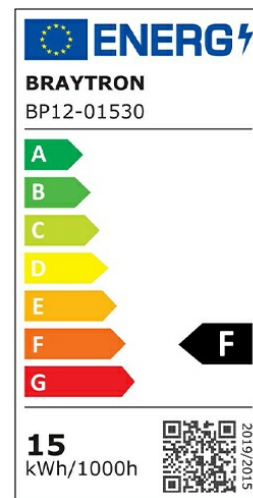

PRODUCT DATASHEET

MODEL NO BP12-01530

DESCRIPTION BRY-BASIC-15W-5INC-WHT-6500K-LED DOWN

Luminare is intended to use in outdoor applications

General Characteristics

Model No	:	BP12-01530
Main Family	:	Indoor Lighting
Sub Family	:	LED Downlight
Type	:	Recessed Downlight
Body Color	:	White
Lamp Shape	:	Non-Directional
Dimmable	:	Not-Dimmable
Light Source	:	LED
Warranty	:	3 years
Class	:	Class II
IP	:	IP40

Electrical Characteristics

Lifetime	:	20000 h
Voltage	:	220-240V
Power Factor	:	>0,5
Material	:	PC
Working Temperature	:	-20 C+40 C
Frequency	:	50-60 Hz

Package Informations

N.W.	:	4,40 kgs
G.W.	:	6,60 kgs
PCS/CTN	:	40 pcs
Length	:	485 mm
Width	:	320 mm
Height	:	315 mm
EAN	:	5949097715785

Product Characteristics

Wattage	:	15 w
Color Temperature	:	6500K
Quse Lumen	:	1425 lm
Color Rendering Index (CRI)	:	>80
Energy Efficiency Level	:	F
Beam Angle	:	120° Degrees
Color Category	:	Cool White

Dimensions & Weight

Diameter	:	140 mm
P. Height	:	31 mm
Cutout	:	115 mm
Weight	:	110 gr