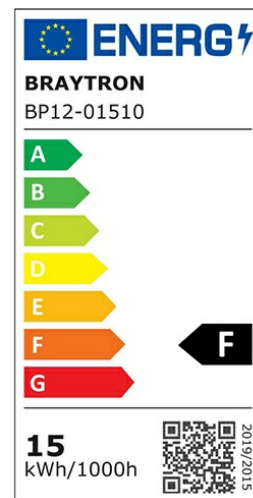

PRODUCT DATASHEET

MODEL NO BP12-01510

DESCRIPTION BRY-BASIC-15W-5INC-WHT-4000K-LED DOWN

Luminare is intended to use in outdoor applications

General Characteristics

Model No	:	BP12-01510
Main Family	:	Indoor Lighting
Sub Family	:	LED Downlight
Type	:	Recessed Downlight
Body Color	:	White
Lamp Shape	:	Non-Directional
Dimmable	:	Not-Dimmable
Light Source	:	LED
Warranty	:	3 years
Class	:	Class II
IP	:	IP40

Electrical Characteristics

Lifetime	:	20000 h
Voltage	:	220-240V
Power Factor	:	>0,5
Material	:	PC
Working Temperature	:	-20 C+40 C
Frequency	:	50-60 Hz

Package Informations

N.W.	:	4,40 kgs
G.W.	:	6,60 kgs
PCS/CTN	:	40 pcs
Length	:	485 mm
Width	:	320 mm
Height	:	315 mm
EAN	:	5949097715778

Product Characteristics

Wattage	:	15 w
Color Temperature	:	4000K
Quse Lumen	:	1425 lm
Color Rendering Index (CRI)	:	>80
Energy Efficiency Level	:	F
Beam Angle	:	120° Degrees
Color Category	:	Natural White

Dimensions & Weight

Diameter	:	140 mm
P. Height	:	31 mm
Cutout	:	115 mm
Weight	:	110 gr