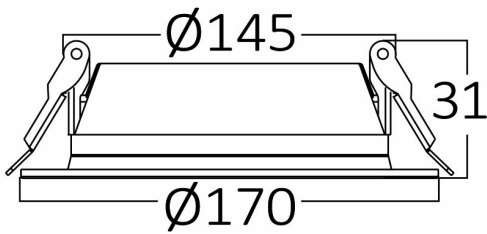

PRODUCT DATASHEET

MODEL NO BP12-01510

DESCRIPTION BRY-BASIC-15W-5INC-WHT-4000K-LED DOWN

Luminare is intended to use in outdoor applications

General Characteristics

Model No	:	BP12-01510
Main Family	:	Indoor Lighting
Sub Family	:	LED Downlight
Type	:	Recessed Downlight
Body Color	:	White
Lamp Shape	:	Non-Directional
Dimmable	:	Not-Dimmable
Light Source	:	LED
Warranty	:	3 years
Class	:	Class II
IP	:	IP40

Electrical Characteristics

Lifetime	:	20000 h
Voltage	:	220-240V
Power Factor	:	>0,5
Material	:	PC
Working Temperature	:	-20 C+40 C
Frequency	:	50-60 Hz

Package Informations

N.W.	:	4,40 kgs
G.W.	:	6,60 kgs
PCS/CTN	:	40 pcs
Length	:	485 mm
Width	:	320 mm
Height	:	315 mm
EAN	:	5949097715778

Product Characteristics

Wattage	:	15 w
Color Temperature	:	4000K
Quse Lumen	:	1425 lm
Color Rendering Index (CRI)	:	>80
Energy Efficiency Level	:	F
Beam Angle	:	120° Degrees
Color Category	:	Natural White

Dimensions & Weight

Diameter	:	140 mm
P. Height	:	31 mm
Cutout	:	115 mm
Weight	:	110 gr