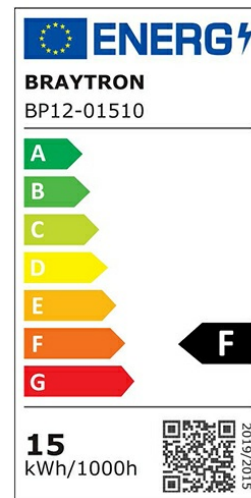

Braytron

PRODUCT DATASHEET

MODEL NO BP12-01510

DESCRIPTION BRY-BASIC-15W-5INC-WHT-4000K-LED DOWNLIGHT

Luminare is intended to use in outdoor applications

BRAYTRON SRL

Bulavardul iuliu maniu, Nr.616, Sector 6, 061129, Bucuresti-ROMANIA

info@braytron.com

www.braytron.com