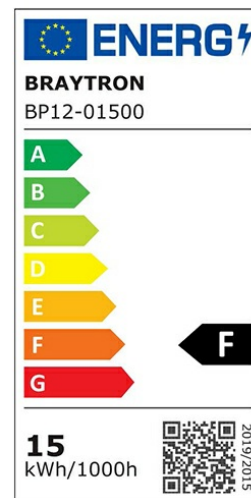

PRODUCT DATASHEET

MODEL NO BP12-01500

DESCRIPTION BRY-BASIC-15W-5INC-WHT-3000K-LED DOWN

Luminare is intended to use in outdoor applications

General Characteristics

Model No	:	BP12-01500
Main Family	:	Indoor Lighting
Sub Family	:	LED Downlight
Type	:	Recessed Downlight
Body Color	:	White
Lamp Shape	:	Non-Directional
Dimmable	:	Not-Dimmable
Light Source	:	LED
Warranty	:	3 years
Class	:	Class II
IP	:	IP40

Electrical Characteristics

Lifetime	:	20000 h
Voltage	:	220-240V
Power Factor	:	>0,5
Material	:	PC
Working Temperature	:	-20 C+40 C
Frequency	:	50-60 Hz

Package Informations

N.W.	:	4,40 kgs
G.W.	:	6,60 kgs
PCS/CTN	:	40 pcs
Length	:	485 mm
Width	:	320 mm
Height	:	315 mm
EAN	:	5949097715761

Product Characteristics

Wattage	:	15 w
Color Temperature	:	3000K
Quse Lumen	:	1425 lm
Color Rendering Index (CRI)	:	>80
Energy Efficiency Level	:	F
Beam Angle	:	120° Degrees
Color Category	:	Warm White

Dimensions & Weight

Diameter	:	140 mm
P. Height	:	31 mm
Cutout	:	115 mm
Weight	:	110 gr