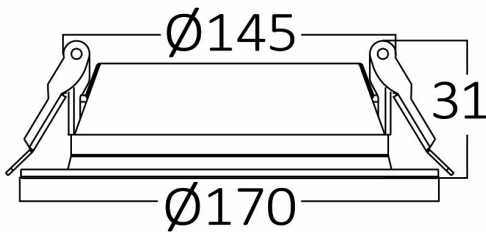

Braytron

PRODUCT DATASHEET

MODEL NO BP12-01500

DESCRIPTION BRY-BASIC-15W-5INC-WHT-3000K-LED DOWNLIGHT

Luminare is intended to use in outdoor applications

BRAYTRON SRL

Bulavardul iuliu maniu, Nr.616, Sector 6, 061129, Bucuresti-ROMANIA

Electrical Characteristics

Lifetime	:	20000 h
Voltage	:	220-240V
Power Factor	:	>0,5
Material	:	PC
Working Temperature	:	-20 C+40 C
Frequency	:	50-60 Hz

Package Informations

N.W.	:	4,40 kgs
G.W.	:	6,60 kgs
PCS/CTN	:	40 pcs
Length	:	485 mm
Width	:	320 mm
Height	:	315 mm
EAN	:	5949097715761

Product Characteristics

Wattage	:	15 w
Color Temperature	:	3000K
Quse Lumen	:	1425 lm
Color Rendering Index (CRI)	:	>80
Energy Efficiency Level	:	F
Beam Angle	:	120° Degrees
Color Category	:	Warm White

Dimensions & Weight

Diameter	:	140 mm
P. Height	:	31 mm
Cutout	:	115 mm
Weight	:	110 gr