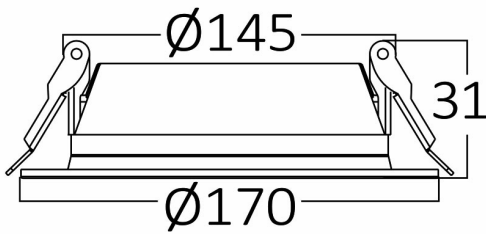

PRODUCT DATASHEET

MODEL NO BP12-01500

DESCRIPTION BRY-BASIC-15W-5INC-WHT-3000K-LED DOWN

Luminare is intended to use in outdoor applications

General Characteristics

Model No	:	BP12-01500
Main Family	:	Indoor Lighting
Sub Family	:	LED Downlight
Type	:	Recessed Downlight
Body Color	:	White
Lamp Shape	:	Non-Directional
Dimmable	:	Not-Dimmable
Light Source	:	LED
Warranty	:	3 years
Class	:	Class II
IP	:	IP40

Electrical Characteristics

Lifetime	:	20000 h
Voltage	:	220-240V
Power Factor	:	>0,5
Material	:	PC
Working Temperature	:	-20 C+40 C
Frequency	:	50-60 Hz

Package Informations

N.W.	:	4,40 kgs
G.W.	:	6,60 kgs
PCS/CTN	:	40 pcs
Length	:	485 mm
Width	:	320 mm
Height	:	315 mm
EAN	:	5949097715761

Product Characteristics

Wattage	:	15 w
Color Temperature	:	3000K
Quse Lumen	:	1425 lm
Color Rendering Index (CRI)	:	>80
Energy Efficiency Level	:	F
Beam Angle	:	120° Degrees
Color Category	:	Warm White

Dimensions & Weight

Diameter	:	140 mm
P. Height	:	31 mm
Cutout	:	115 mm
Weight	:	110 gr