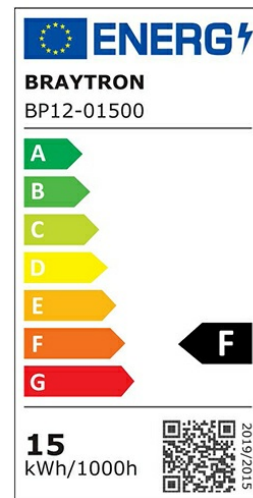

Braytron

PRODUCT DATASHEET

MODEL NO BP12-01500

DESCRIPTION BRY-BASIC-15W-5INC-WHT-3000K-LED DOWNLIGHT

Luminare is intended to use in outdoor applications

BRAYTRON SRL

Bulavardul iuliu maniu, Nr.616, Sector 6, 061129, Bucuresti-ROMANIA

info@braytron.com

www.braytron.com