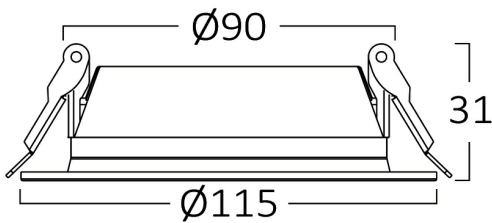

Braytron

PRODUCT DATASHEET

MODEL NO BP12-01231

DESCRIPTION BRY-BASIC-12W-4INC-BLC-6500K-LED DOWNLIGHT

Luminare is intended to use in outdoor applications

BRAYTRON SRL

Bulavardul iuliu maniu, Nr.616, Sector 6, 061129, Bucuresti-ROMANIA

Package Informations

| | | |
|---------|---|---------------|
| N.W. | : | 3,40 kgs |
| G.W. | : | 5,25 kgs |
| PCS/CTN | : | 40 pcs |
| Length | : | 485 mm |
| Width | : | 265 mm |
| Height | : | 285 mm |
| EAN | : | 5949097728624 |

Dimensions & Weight

| | | |
|-----------|---|--------|
| Diameter | : | 115 mm |
| P. Height | : | 31 mm |
| Cutout | : | 90 mm |
| Weight | : | 85 gr |