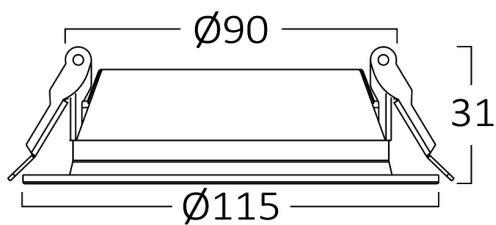

PRODUCT DATASHEET

MODEL NO BP12-01231

DESCRIPTION BRY-BASIC-12W-4INC-BLC-6500K-LED PANEL

Luminare is intended to use in outdoor applications

General Characteristics

Model No	:	BP12-01231
Main Family	:	Indoor Lighting
Sub Family	:	LED Downlight
Type	:	Recessed Downlight
Body Color	:	Black
Lamp Shape	:	Non-Directional
Dimmable	:	Not-Dimmable
Light Source	:	LED
Warranty	:	3 years
Class	:	Class II
IP	:	IP40

Electrical Characteristics

Lifetime	:	20000 h
Voltage	:	220-240V
Power Factor	:	>0,5
Material	:	PC
Working Temperature	:	-20 C+40 C
Frequency	:	50-60 Hz

Package Informations

N.W.	:	3,40 kgs
G.W.	:	5,25 kgs
PCS/CTN	:	40 pcs
Length	:	485 mm
Width	:	265 mm
Height	:	285 mm
EAN	:	5949097728624

Product Characteristics

Wattage	:	12 w
Color Temperature	:	6500K
Quse Lumen	:	1040 lm
Color Rendering Index (CRI)	:	>80
Energy Efficiency Level	:	F
Beam Angle	:	120° Degrees
Color Category	:	Cool White

Dimensions & Weight

Diameter	:	115 mm
P. Height	:	31 mm
Cutout	:	90 mm
Weight	:	85 gr