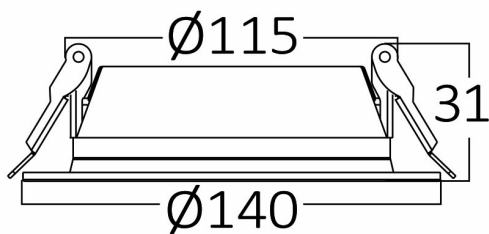

## PRODUCT DATASHEET

MODEL NO BP12-01230

DESCRIPTION BRY-BASIC-12W-4INC-WHT-6500K-LED DOWN

Luminare is intended to use in outdoor applications

### General Characteristics

Model No	:	BP12-01230
Main Family	:	Indoor Lighting
Sub Family	:	LED Downlight
Type	:	Recessed Downlight
Body Color	:	White
Lamp Shape	:	Non-Directional
Dimmable	:	Not-Dimmable
Light Source	:	LED
Warranty	:	3 years
Class	:	Class II
IP	:	IP40

### Package Informations

N.W.	:	3,40 kgs
G.W.	:	5,25 kgs
PCS/CTN	:	40 pcs
Length	:	485 mm
Width	:	265 mm
Height	:	285 mm
EAN	:	5949097718533

### Dimensions & Weight

Diameter	:	115 mm
P. Height	:	31 mm
Cutout	:	90 mm
Weight	:	85 gr