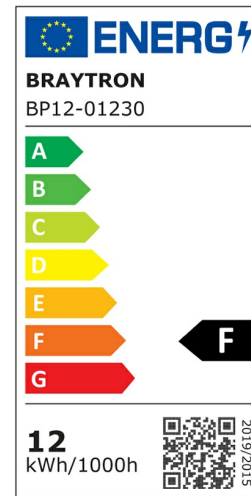

Braytron

PRODUCT DATASHEET

MODEL NO BP12-01230

DESCRIPTION BRY-BASIC-12W-4INC-WHT-6500K-LED DOWNLIGHT

Luminare is intended to use in outdoor applications

BRAYTRON SRL

Bulavardul iuliu maniu, Nr.616, Sector 6, 061129, Bucuresti-ROMANIA

Electrical Characteristics

Lifetime	:	20000 h
Voltage	:	220-240V
Power Factor	:	>0,5
Material	:	PC
Working Temperature	:	-20 C+40 C
Frequency	:	50-60 Hz

Package Informations

N.W.	:	3,40 kgs
G.W.	:	5,25 kgs
PCS/CTN	:	40 pcs
Length	:	485 mm
Width	:	265 mm
Height	:	285 mm
EAN	:	5949097718533

Product Characteristics

Wattage	:	12 w
Color Temperature	:	6500K
Quse Lumen	:	1040 lm
Color Rendering Index (CRI)	:	>80
Energy Efficiency Level	:	F
Beam Angle	:	120° Degrees
Color Category	:	Cool White

Dimensions & Weight

Diameter	:	115 mm
P. Height	:	31 mm
Cutout	:	90 mm
Weight	:	85 gr