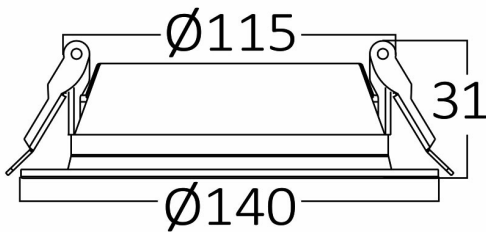

Braytron

PRODUCT DATASHEET

MODEL NO BP12-01230

DESCRIPTION BRY-BASIC-12W-4INC-WHT-6500K-LED DOWNLIGHT

Luminare is intended to use in outdoor applications

BRAYTRON SRL

Bulavardul iuliu maniu, Nr.616, Sector 6, 061129, Bucuresti-ROMANIA

Electrical Characteristics

Lifetime	:	20000 h
Voltage	:	220-240V
Power Factor	:	>0,5
Material	:	PC
Working Temperature	:	-20 C+40 C
Frequency	:	50-60 Hz

Package Informations

N.W.	:	3,40 kgs
G.W.	:	5,25 kgs
PCS/CTN	:	40 pcs
Length	:	485 mm
Width	:	265 mm
Height	:	285 mm
EAN	:	5949097718533

Product Characteristics

Wattage	:	12 w
Color Temperature	:	6500K
Quse Lumen	:	1040 lm
Color Rendering Index (CRI)	:	>80
Energy Efficiency Level	:	F
Beam Angle	:	120° Degrees
Color Category	:	Cool White

Dimensions & Weight

Diameter	:	115 mm
P. Height	:	31 mm
Cutout	:	90 mm
Weight	:	85 gr