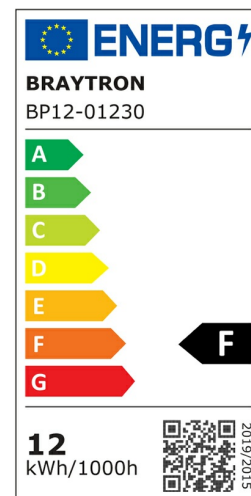

## PRODUCT DATASHEET

MODEL NO BP12-01230

DESCRIPTION BRY-BASIC-12W-4INC-WHT-6500K-LED DOWN

Luminare is intended to use in outdoor applications

### General Characteristics

Model No	:	BP12-01230
Main Family	:	Indoor Lighting
Sub Family	:	LED Downlight
Type	:	Recessed Downlight
Body Color	:	White
Lamp Shape	:	Non-Directional
Dimmable	:	Not-Dimmable
Light Source	:	LED
Warranty	:	3 years
Class	:	Class II
IP	:	IP40

### Electrical Characteristics

Lifetime	:	20000 h
Voltage	:	220-240V
Power Factor	:	>0,5
Material	:	PC
Working Temperature	:	-20 C+40 C
Frequency	:	50-60 Hz

### Product Characteristics

Wattage	:	12 w
Color Temperature	:	6500K
Quse Lumen	:	1040 lm
Color Rendering Index (CRI)	:	>80
Energy Efficiency Level	:	F
Beam Angle	:	120° Degrees
Color Category	:	Cool White