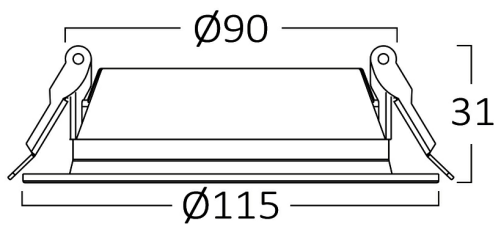

Braytron

PRODUCT DATASHEET

MODEL NO BP12-01211

DESCRIPTION BRY-BASIC-12W-4INC-BLC-4000K-LED DOWNLIGHT

Luminare is intended to use in outdoor applications

BRAYTRON SRL

Bulavardul iuliu maniu, Nr.616, Sector 6, 061129, Bucuresti-ROMANIA

Electrical Characteristics

Lifetime	:	20000 h
Voltage	:	220-240V
Power Factor	:	>0,5
Material	:	PC
Working Temperature	:	-20 C+40 C
Frequency	:	50-60 Hz

Package Informations

N.W.	:	3,40 kgs
G.W.	:	5,25 kgs
PCS/CTN	:	40 pcs
Length	:	485 mm
Width	:	265 mm
Height	:	285 mm
EAN	:	5949097728617

Product Characteristics

Wattage	:	12 w
Color Temperature	:	4000K
Quse Lumen	:	1040 lm
Color Rendering Index (CRI)	:	>80
Energy Efficiency Level	:	F
Beam Angle	:	120° Degrees
Color Category	:	Natural White

Dimensions & Weight

Diameter	:	115 mm
P. Height	:	31 mm
Cutout	:	90 mm
Weight	:	85 gr