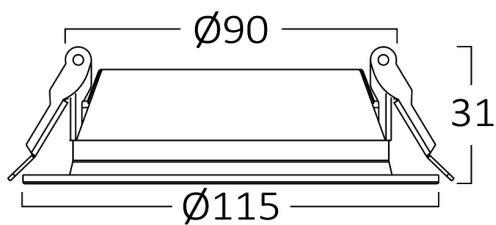

PRODUCT DATASHEET

MODEL NO BP12-01211

DESCRIPTION BRY-BASIC-12W-4INC-BLC-4000K-LED PANEL

Luminare is intended to use in outdoor applications

General Characteristics

Model No	:	BP12-01211
Main Family	:	Indoor Lighting
Sub Family	:	LED Downlight
Type	:	Recessed Downlight
Body Color	:	Black
Lamp Shape	:	Non-Directional
Dimmable	:	Not-Dimmable
Light Source	:	LED
Warranty	:	3 years
Class	:	Class II
IP	:	IP40

Electrical Characteristics

Lifetime	:	20000 h
Voltage	:	220-240V
Power Factor	:	>0,5
Material	:	PC
Working Temperature	:	-20 C+40 C
Frequency	:	50-60 Hz

Package Informations

N.W.	:	3,40 kgs
G.W.	:	5,25 kgs
PCS/CTN	:	40 pcs
Length	:	485 mm
Width	:	265 mm
Height	:	285 mm
EAN	:	5949097728617

Product Characteristics

Wattage	:	12 w
Color Temperature	:	4000K
Quse Lumen	:	1040 lm
Color Rendering Index (CRI)	:	>80
Energy Efficiency Level	:	F
Beam Angle	:	120° Degrees
Color Category	:	Natural White

Dimensions & Weight

Diameter	:	115 mm
P. Height	:	31 mm
Cutout	:	90 mm
Weight	:	85 gr