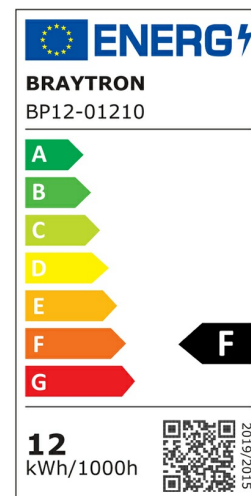

PRODUCT DATASHEET

MODEL NO BP12-01210

DESCRIPTION BRY-BASIC-12W-4INC-WHT-4000K-LED DOWN

Luminare is intended to use in outdoor applications

General Characteristics

Model No	:	BP12-01210
Main Family	:	Indoor Lighting
Sub Family	:	LED Downlight
Type	:	Recessed Downlight
Body Color	:	White
Lamp Shape	:	Non-Directional
Dimmable	:	Not-Dimmable
Light Source	:	LED
Warranty	:	3 years
Class	:	Class II
IP	:	IP40

Electrical Characteristics

Lifetime	:	20000 h
Voltage	:	220-240V
Power Factor	:	>0,5
Material	:	PC
Working Temperature	:	-20 C+40 C
Frequency	:	50-60 Hz

Package Informations

N.W.	:	3,40 kgs
G.W.	:	5,25 kgs
PCS/CTN	:	40 pcs
Length	:	485 mm
Width	:	265 mm
Height	:	285 mm
EAN	:	5949097718526

Product Characteristics

Wattage	:	12 w
Color Temperature	:	4000K
Quse Lumen	:	1040 lm
Color Rendering Index (CRI)	:	>80
Energy Efficiency Level	:	F
Beam Angle	:	120° Degrees
Color Category	:	Natural White

Dimensions & Weight

Diameter	:	115 mm
P. Height	:	31 mm
Cutout	:	90 mm
Weight	:	85 gr