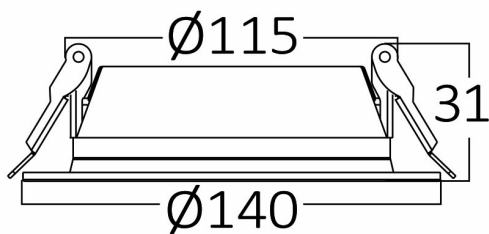

PRODUCT DATASHEET

MODEL NO BP12-01210

DESCRIPTION BRY-BASIC-12W-4INC-WHT-4000K-LED DOWN

Luminare is intended to use in outdoor applications

General Characteristics

Model No	:	BP12-01210
Main Family	:	Indoor Lighting
Sub Family	:	LED Downlight
Type	:	Recessed Downlight
Body Color	:	White
Lamp Shape	:	Non-Directional
Dimmable	:	Not-Dimmable
Light Source	:	LED
Warranty	:	3 years
Class	:	Class II
IP	:	IP40

Electrical Characteristics

Lifetime	:	20000 h
Voltage	:	220-240V
Power Factor	:	>0,5
Material	:	PC
Working Temperature	:	-20 C+40 C
Frequency	:	50-60 Hz

Package Informations

N.W.	:	3,40 kgs
G.W.	:	5,25 kgs
PCS/CTN	:	40 pcs
Length	:	485 mm
Width	:	265 mm
Height	:	285 mm
EAN	:	5949097718526

Product Characteristics

Wattage	:	12 w
Color Temperature	:	4000K
Quse Lumen	:	1040 lm
Color Rendering Index (CRI)	:	>80
Energy Efficiency Level	:	F
Beam Angle	:	120° Degrees
Color Category	:	Natural White

Dimensions & Weight

Diameter	:	115 mm
P. Height	:	31 mm
Cutout	:	90 mm
Weight	:	85 gr