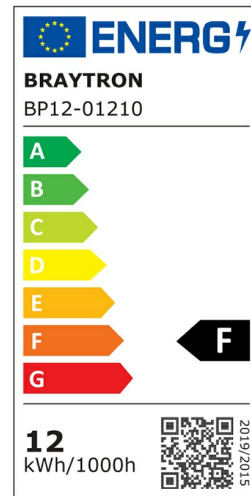

Braytron

PRODUCT DATASHEET

MODEL NO BP12-01210

DESCRIPTION BRY-BASIC-12W-4INC-WHT-4000K-LED DOWNLIGHT

Luminare is intended to use in outdoor applications

BRAYTRON SRL

Bulavardul iuliu maniu, Nr.616, Sector 6, 061129, Bucuresti-ROMANIA

info@braytron.com

www.braytron.com