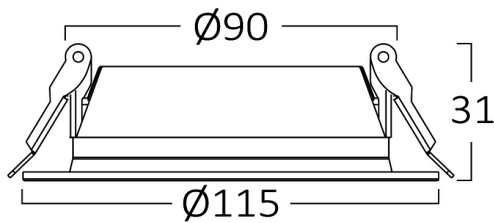

Braytron

PRODUCT DATASHEET

MODEL NO BP12-01201

DESCRIPTION BRY-BASIC-12W-4INC-BLC-3000K-LED DOWNLIGHT

Luminare is intended to use in outdoor applications

BRAYTRON SRL

Bulavardul iuliu maniu, Nr.616, Sector 6, 061129, Bucuresti-ROMANIA

Electrical Characteristics

Lifetime	:	20000 h
Voltage	:	220-240V
Power Factor	:	>0,5
Material	:	PC
Working Temperature	:	-20 C+40 C
Frequency	:	50-60 Hz

Package Informations

N.W.	:	3,40 kgs
G.W.	:	5,25 kgs
PCS/CTN	:	40 pcs
Length	:	485 mm
Width	:	265 mm
Height	:	285 mm
EAN	:	5949097728600

Dimensions & Weight

Diameter	:	115 mm
P. Height	:	31 mm
Cutout	:	90 mm
Weight	:	85 gr