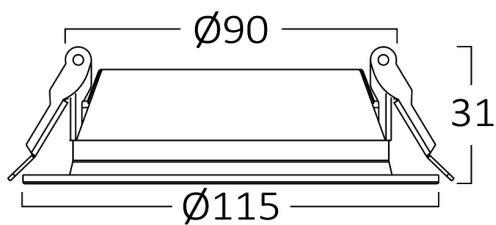

## PRODUCT DATASHEET

MODEL NO BP12-01201

DESCRIPTION BRY-BASIC-12W-4INC-BLC-3000K-LED PANEL

Luminare is intended to use in outdoor applications

### Package Informations

N.W.	:	3,40 kgs
G.W.	:	5,25 kgs
PCS/CTN	:	40 pcs
Length	:	485 mm
Width	:	265 mm
Height	:	285 mm
EAN	:	5949097728600

### Dimensions & Weight

Diameter	:	115 mm
P. Height	:	31 mm
Cutout	:	90 mm
Weight	:	85 gr