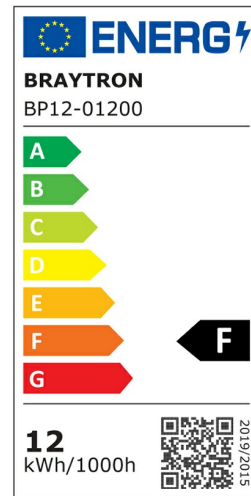

Braytron

PRODUCT DATASHEET

MODEL NO BP12-01200

DESCRIPTION BRY-BASIC-12W-4INC-WHT-3000K-LED DOWNLIGHT

Luminare is intended to use in outdoor applications

BRAYTRON SRL

Bulavardul iuliu maniu, Nr.616, Sector 6, 061129, Bucuresti-ROMANIA

info@braytron.com

www.braytron.com