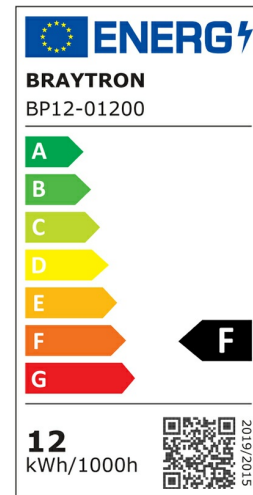

PRODUCT DATASHEET

MODEL NO BP12-01200

DESCRIPTION BRY-BASIC-12W-4INC-WHT-3000K-LED DOWN

Luminare is intended to use in outdoor applications

General Characteristics

| | | |
|--------------|---|--------------------|
| Model No | : | BP12-01200 |
| Main Family | : | Indoor Lighting |
| Sub Family | : | LED Downlight |
| Type | : | Recessed Downlight |
| Body Color | : | White |
| Lamp Shape | : | Non-Directional |
| Dimmable | : | Not-Dimmable |
| Light Source | : | LED |
| Warranty | : | 3 years |
| Class | : | Class II |
| IP | : | IP40 |

Electrical Characteristics

| | | |
|---------------------|---|------------|
| Lifetime | : | 20000 h |
| Voltage | : | 220-240V |
| Power Factor | : | >0,5 |
| Material | : | PC |
| Working Temperature | : | -20 C+40 C |
| Frequency | : | 50-60 Hz |

Package Informations

| | | |
|---------|---|---------------|
| N.W. | : | 3,40 kgs |
| G.W. | : | 5,25 kgs |
| PCS/CTN | : | 40 pcs |
| Length | : | 485 mm |
| Width | : | 265 mm |
| Height | : | 285 mm |
| EAN | : | 5949097718519 |

Product Characteristics

| | | |
|-----------------------------|---|--------------|
| Wattage | : | 12 w |
| Color Temperature | : | 3000K |
| Quse Lumen | : | 1040 lm |
| Color Rendering Index (CRI) | : | >80 |
| Energy Efficiency Level | : | F |
| Beam Angle | : | 120° Degrees |
| Color Category | : | Warm White |