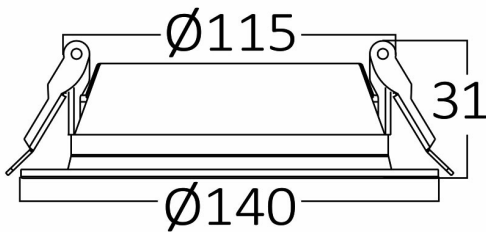

Braytron

PRODUCT DATASHEET

MODEL NO BP12-01200

DESCRIPTION BRY-BASIC-12W-4INC-WHT-3000K-LED DOWNLIGHT

Luminare is intended to use in outdoor applications

BRAYTRON SRL

Bulavardul iuliu maniu, Nr.616, Sector 6, 061129, Bucuresti-ROMANIA

Electrical Characteristics

Lifetime	:	20000 h
Voltage	:	220-240V
Power Factor	:	>0,5
Material	:	PC
Working Temperature	:	-20 C+40 C
Frequency	:	50-60 Hz

Package Informations

N.W.	:	3,40 kgs
G.W.	:	5,25 kgs
PCS/CTN	:	40 pcs
Length	:	485 mm
Width	:	265 mm
Height	:	285 mm
EAN	:	5949097718519

Product Characteristics

Wattage	:	12 w
Color Temperature	:	3000K
Quse Lumen	:	1040 lm
Color Rendering Index (CRI)	:	>80
Energy Efficiency Level	:	F
Beam Angle	:	120° Degrees
Color Category	:	Warm White

Dimensions & Weight

Diameter	:	115 mm
P. Height	:	31 mm
Cutout	:	90 mm
Weight	:	85 gr