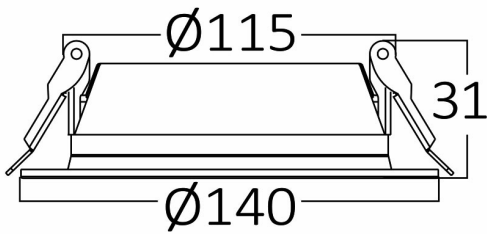

PRODUCT DATASHEET

MODEL NO BP12-01200

DESCRIPTION BRY-BASIC-12W-4INC-WHT-3000K-LED DOWN

Luminare is intended to use in outdoor applications

General Characteristics

| | | |
|--------------|---|--------------------|
| Model No | : | BP12-01200 |
| Main Family | : | Indoor Lighting |
| Sub Family | : | LED Downlight |
| Type | : | Recessed Downlight |
| Body Color | : | White |
| Lamp Shape | : | Non-Directional |
| Dimmable | : | Not-Dimmable |
| Light Source | : | LED |
| Warranty | : | 3 years |
| Class | : | Class II |
| IP | : | IP40 |

Package Informations

| | | |
|---------|---|---------------|
| N.W. | : | 3,40 kgs |
| G.W. | : | 5,25 kgs |
| PCS/CTN | : | 40 pcs |
| Length | : | 485 mm |
| Width | : | 265 mm |
| Height | : | 285 mm |
| EAN | : | 5949097718519 |

Dimensions & Weight

| | | |
|-----------|---|--------|
| Diameter | : | 115 mm |
| P. Height | : | 31 mm |
| Cutout | : | 90 mm |
| Weight | : | 85 gr |