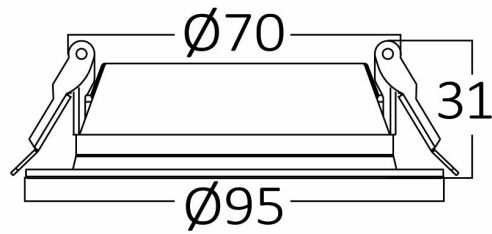

PRODUCT DATASHEET

MODEL NO BP12-00831

DESCRIPTION BRY-BASIC-8W-3INC-BLC-6500K-LED PANEL

Luminare is intended to use in outdoor applications

General Characteristics

Model No	:	BP12-00831
Main Family	:	Indoor Lighting
Sub Family	:	LED Downlight
Type	:	Recessed Downlight
Body Color	:	Black
Lamp Shape	:	Non-Directional
Dimmable	:	Not-Dimmable
Light Source	:	LED
Warranty	:	3 years
Class	:	Class II
IP	:	IP40

Electrical Characteristics

Lifetime	:	20000 h
Voltage	:	220-240V
Power Factor	:	>0,5
Material	:	PC
Working Temperature	:	-20 C+40 C
Frequency	:	50-60 Hz

Package Informations

N.W.	:	2,65 kgs
G.W.	:	4,30 kgs
PCS/CTN	:	40 pcs
Length	:	475 mm
Width	:	255 mm
Height	:	240 mm
EAN	:	5949097728594

Product Characteristics

Wattage	:	8 w
Color Temperature	:	6500K
Quse Lumen	:	700 lm
Color Rendering Index (CRI)	:	>80
Energy Efficiency Level	:	F
Beam Angle	:	120° Degrees
Color Category	:	Cool White

Dimensions & Weight

Diameter	:	95 mm
P. Height	:	31 mm
Cutout	:	70 mm
Weight	:	66 gr