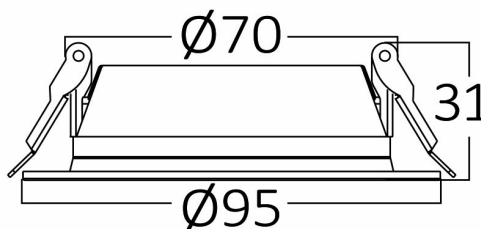

Braytron

PRODUCT DATASHEET

MODEL NO BP12-00831

DESCRIPTION BRY-BASIC-8W-3INC-BLC-6500K-LED DOWNLIGHT

Luminare is intended to use in outdoor applications

BRAYTRON SRL

Bulavardul Iuliu Maniu, Nr.616, Sector 6, 061129, Bucuresti-ROMANIA

Electrical Characteristics

Lifetime	:	20000 h
Voltage	:	220-240V
Power Factor	:	>0,5
Material	:	PC
Working Temperature	:	-20 C+40 C
Frequency	:	50-60 Hz

Package Informations

N.W.	:	2,65 kgs
G.W.	:	4,30 kgs
PCS/CTN	:	40 pcs
Length	:	475 mm
Width	:	255 mm
Height	:	240 mm
EAN	:	5949097728594

Product Characteristics

Wattage	:	8 w
Color Temperature	:	6500K
Quse Lumen	:	700 lm
Color Rendering Index (CRI)	:	>80
Energy Efficiency Level	:	F
Beam Angle	:	120° Degrees
Color Category	:	Cool White

Dimensions & Weight

Diameter	:	95 mm
P. Height	:	31 mm
Cutout	:	70 mm
Weight	:	66 gr