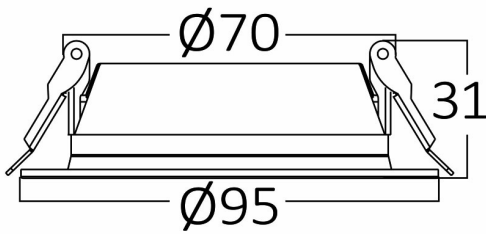

## PRODUCT DATASHEET

MODEL NO BP12-00830

DESCRIPTION BRY-BASIC-8W-3INC-WHT-6500K-LED DOWN

Luminare is intended to use in outdoor applications

### General Characteristics

Model No	:	BP12-00830
Main Family	:	Indoor Lighting
Sub Family	:	LED Downlight
Type	:	Recessed Downlight
Body Color	:	White
Lamp Shape	:	Non-Directional
Dimmable	:	Not-Dimmable
Light Source	:	LED
Warranty	:	3 years
Class	:	Class II
IP	:	IP40

### Package Informations

N.W.	:	2,65 kgs
G.W.	:	4,30 kgs
PCS/CTN	:	40 pcs
Length	:	475 mm
Width	:	255 mm
Height	:	240 mm
EAN	:	5949097715723

### Dimensions & Weight

Diameter	:	95 mm
P. Height	:	31 mm
Cutout	:	70 mm
Weight	:	66 gr