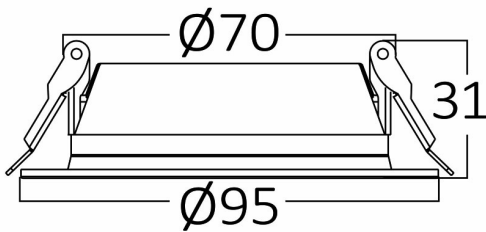

Braytron

PRODUCT DATASHEET

MODEL NO BP12-00830

DESCRIPTION BRY-BASIC-8W-3INC-WHT-6500K-LED DOWNLIGHT

Luminare is intended to use in outdoor applications

BRAYTRON SRL

Bulavardul iuliu maniu, Nr.616, Sector 6, 061129, Bucuresti-ROMANIA

Electrical Characteristics

Lifetime	:	20000 h
Voltage	:	220-240V
Power Factor	:	>0,5
Material	:	PC
Working Temperature	:	-20 C+40 C
Frequency	:	50-60 Hz

Package Informations

N.W.	:	2,65 kgs
G.W.	:	4,30 kgs
PCS/CTN	:	40 pcs
Length	:	475 mm
Width	:	255 mm
Height	:	240 mm
EAN	:	5949097715723

Product Characteristics

Wattage	:	8 w
Color Temperature	:	6500K
Quse Lumen	:	700 lm
Color Rendering Index (CRI)	:	>80
Energy Efficiency Level	:	F
Beam Angle	:	120° Degrees
Color Category	:	Cool White

Dimensions & Weight

Diameter	:	95 mm
P. Height	:	31 mm
Cutout	:	70 mm
Weight	:	66 gr