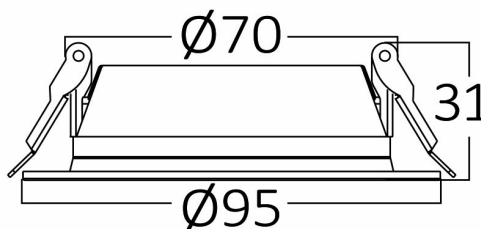

Braytron

PRODUCT DATASHEET

MODEL NO BP12-00811

DESCRIPTION BRY-BASIC-8W-3INC-BLC-4000K-LED DOWNLIGHT

Luminare is intended to use in outdoor applications

BRAYTRON SRL

Bulavardul Iuliu Maniu, Nr.616, Sector 6, 061129, Bucuresti-ROMANIA

Electrical Characteristics

Lifetime	:	20000 h
Voltage	:	220-240V
Power Factor	:	>0,5
Material	:	PC
Working Temperature	:	-20 C+40 C
Frequency	:	50-60 Hz

Package Informations

N.W.	:	2,65 kgs
G.W.	:	4,30 kgs
PCS/CTN	:	40 pcs
Length	:	475 mm
Width	:	255 mm
Height	:	240 mm
EAN	:	5949097728587

Product Characteristics

Wattage	:	8 w
Color Temperature	:	4000K
Quse Lumen	:	700 lm
Color Rendering Index (CRI)	:	>80
Energy Efficiency Level	:	F
Beam Angle	:	120° Degrees
Color Category	:	Natural White

Dimensions & Weight

Diameter	:	95 mm
P. Height	:	31 mm
Cutout	:	70 mm
Weight	:	66 gr