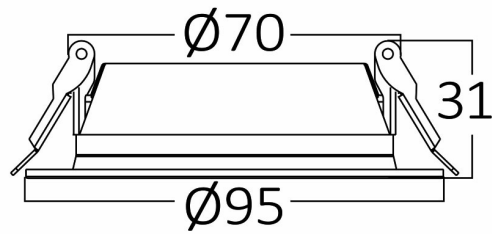

PRODUCT DATASHEET

MODEL NO BP12-00811

DESCRIPTION BRY-BASIC-8W-3INC-BLC-4000K-LED PANEL

Luminare is intended to use in outdoor applications

General Characteristics

Model No	:	BP12-00811
Main Family	:	Indoor Lighting
Sub Family	:	LED Downlight
Type	:	Recessed Downlight
Body Color	:	Black
Lamp Shape	:	Non-Directional
Dimmable	:	Not-Dimmable
Light Source	:	LED
Warranty	:	3 years
Class	:	Class II
IP	:	IP40

Electrical Characteristics

Lifetime	:	20000 h
Voltage	:	220-240V
Power Factor	:	>0,5
Material	:	PC
Working Temperature	:	-20 C+40 C
Frequency	:	50-60 Hz

Package Informations

N.W.	:	2,65 kgs
G.W.	:	4,30 kgs
PCS/CTN	:	40 pcs
Length	:	475 mm
Width	:	255 mm
Height	:	240 mm
EAN	:	5949097728587

Product Characteristics

Wattage	:	8 w
Color Temperature	:	4000K
Quse Lumen	:	700 lm
Color Rendering Index (CRI)	:	>80
Energy Efficiency Level	:	F
Beam Angle	:	120° Degrees
Color Category	:	Natural White

Dimensions & Weight

Diameter	:	95 mm
P. Height	:	31 mm
Cutout	:	70 mm
Weight	:	66 gr