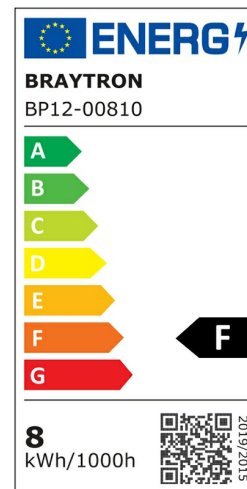

PRODUCT DATASHEET

MODEL NO BP12-00810

DESCRIPTION BRY-BASIC-8W-3INC-WHT-4000K-LED DOWN

Luminare is intended to use in outdoor applications

General Characteristics

Model No	:	BP12-00810
Main Family	:	Indoor Lighting
Sub Family	:	LED Downlight
Type	:	Recessed Downlight
Body Color	:	White
Lamp Shape	:	Non-Directional
Dimmable	:	Not-Dimmable
Light Source	:	LED
Warranty	:	3 years
Class	:	Class II
IP	:	IP40

Electrical Characteristics

Lifetime	:	20000 h
Voltage	:	220-240V
Power Factor	:	>0,5
Material	:	PC
Working Temperature	:	-20 C+40 C
Frequency	:	50-60 Hz

Package Informations

N.W.	:	2,65 kgs
G.W.	:	4,30 kgs
PCS/CTN	:	40 pcs
Length	:	475 mm
Width	:	255 mm
Height	:	240 mm
EAN	:	5949097715716

Product Characteristics

Wattage	:	8 w
Color Temperature	:	4000K
Quse Lumen	:	700 lm
Color Rendering Index (CRI)	:	>80
Energy Efficiency Level	:	F
Beam Angle	:	120° Degrees
Color Category	:	Natural White

Dimensions & Weight

Diameter	:	95 mm
P. Height	:	31 mm
Cutout	:	70 mm
Weight	:	66 gr