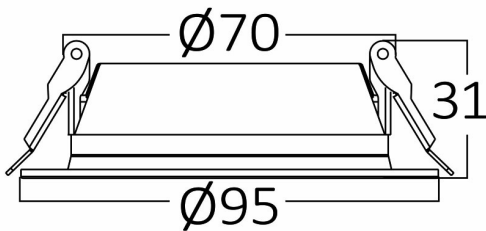

PRODUCT DATASHEET

MODEL NO BP12-00810

DESCRIPTION BRY-BASIC-8W-3INC-WHT-4000K-LED DOWN

Luminare is intended to use in outdoor applications

General Characteristics

Model No	:	BP12-00810
Main Family	:	Indoor Lighting
Sub Family	:	LED Downlight
Type	:	Recessed Downlight
Body Color	:	White
Lamp Shape	:	Non-Directional
Dimmable	:	Not-Dimmable
Light Source	:	LED
Warranty	:	3 years
Class	:	Class II
IP	:	IP40

Electrical Characteristics

Lifetime	:	20000 h
Voltage	:	220-240V
Power Factor	:	>0,5
Material	:	PC
Working Temperature	:	-20 C+40 C
Frequency	:	50-60 Hz

Package Informations

N.W.	:	2,65 kgs
G.W.	:	4,30 kgs
PCS/CTN	:	40 pcs
Length	:	475 mm
Width	:	255 mm
Height	:	240 mm
EAN	:	5949097715716

Product Characteristics

Wattage	:	8 w
Color Temperature	:	4000K
Quse Lumen	:	700 lm
Color Rendering Index (CRI)	:	>80
Energy Efficiency Level	:	F
Beam Angle	:	120° Degrees
Color Category	:	Natural White

Dimensions & Weight

Diameter	:	95 mm
P. Height	:	31 mm
Cutout	:	70 mm
Weight	:	66 gr