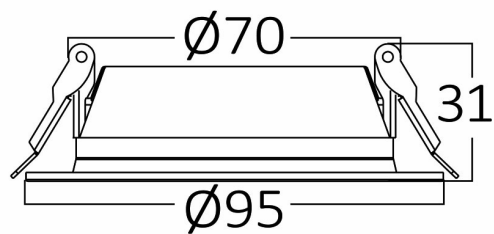

PRODUCT DATASHEET

MODEL NO BP12-00801

DESCRIPTION BRY-BASIC-8W-3INC-BLC-3000K-LED PANEL

Luminare is intended to use in outdoor applications

General Characteristics

Model No	:	BP12-00801
Main Family	:	Indoor Lighting
Sub Family	:	LED Downlight
Type	:	Recessed Downlight
Body Color	:	Black
Lamp Shape	:	Non-Directional
Dimmable	:	Not-Dimmable
Light Source	:	LED
Warranty	:	3 years
Class	:	Class II
IP	:	IP40

Electrical Characteristics

Lifetime	:	20000 h
Voltage	:	220-240V
Power Factor	:	>0,5
Material	:	PC
Working Temperature	:	-20 C+40 C
Frequency	:	50-60 Hz

Package Informations

N.W.	:	2,65 kgs
G.W.	:	4,30 kgs
PCS/CTN	:	40 pcs
Length	:	475 mm
Width	:	255 mm
Height	:	240 mm
EAN	:	5949097728570

Product Characteristics

Wattage	:	8 w
Color Temperature	:	3000K
Quse Lumen	:	700 lm
Color Rendering Index (CRI)	:	>80
Energy Efficiency Level	:	F
Beam Angle	:	120° Degrees
Color Category	:	Warm White

Dimensions & Weight

Diameter	:	95 mm
P. Height	:	31 mm
Cutout	:	70 mm
Weight	:	66 gr