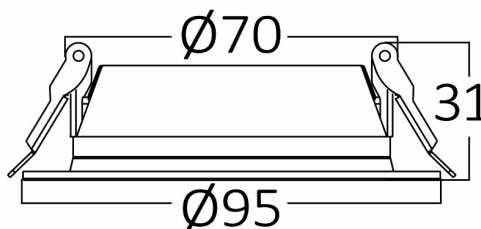

Braytron

PRODUCT DATASHEET

MODEL NO BP12-00801

DESCRIPTION BRY-BASIC-8W-3INC-BLC-3000K-LED DOWNLIGHT

Luminare is intended to use in outdoor applications

BRAYTRON SRL

Bulavardul iuliu maniu, Nr.616, Sector 6, 061129, Bucuresti-ROMANIA

Electrical Characteristics

Lifetime	:	20000 h
Voltage	:	220-240V
Power Factor	:	>0,5
Material	:	PC
Working Temperature	:	-20 C+40 C
Frequency	:	50-60 Hz

Package Informations

N.W.	:	2,65 kgs
G.W.	:	4,30 kgs
PCS/CTN	:	40 pcs
Length	:	475 mm
Width	:	255 mm
Height	:	240 mm
EAN	:	5949097728570

Product Characteristics

Wattage	:	8 w
Color Temperature	:	3000K
Quse Lumen	:	700 lm
Color Rendering Index (CRI)	:	>80
Energy Efficiency Level	:	F
Beam Angle	:	120° Degrees
Color Category	:	Warm White

Dimensions & Weight

Diameter	:	95 mm
P. Height	:	31 mm
Cutout	:	70 mm
Weight	:	66 gr