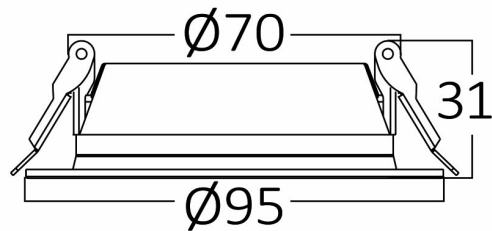

PRODUCT DATASHEET

MODEL NO BP12-00801

DESCRIPTION BRY-BASIC-8W-3INC-BLC-3000K-LED DOWNLIGHT

Luminare is intended to use in outdoor applications

General Characteristics

Model No	:	BP12-00801
Main Family	:	Indoor Lighting
Sub Family	:	LED Downlight
Type	:	Recessed Downlight
Body Color	:	Black
Lamp Shape	:	Non-Directional
Dimmable	:	Not-Dimmable
Light Source	:	LED
Warranty	:	3 years
Class	:	Class II
IP	:	IP40

Electrical Characteristics

Lifetime	:	20000 h
Voltage	:	220-240V
Power Factor	:	>0,5
Material	:	PC
Working Temperature	:	-20 C+40 C
Frequency	:	50-60 Hz

Package Informations

N.W.	:	2,65 kgs
G.W.	:	4,30 kgs
PCS/CTN	:	40 pcs
Length	:	475 mm
Width	:	255 mm
Height	:	240 mm
EAN	:	5949097728570

Product Characteristics

Wattage	:	8 w
Color Temperature	:	3000K
Quse Lumen	:	700 lm
Color Rendering Index (CRI)	:	>80
Energy Efficiency Level	:	F
Beam Angle	:	120° Degrees
Color Category	:	Warm White

Dimensions & Weight

Diameter	:	95 mm
P. Height	:	31 mm
Cutout	:	70 mm
Weight	:	66 gr