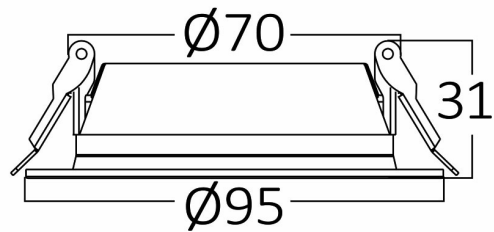

Braytron

PRODUCT DATASHEET

MODEL NO BP12-00800

DESCRIPTION BRY-BASIC-8W-3INC-WHT-3000K-LED DOWNLIGHT

Luminare is intended to use in outdoor applications

BRAYTRON SRL

Bulavardul iuliu maniu, Nr.616, Sector 6, 061129, Bucuresti-ROMANIA

Electrical Characteristics

Lifetime	:	20000 h
Voltage	:	220-240V
Power Factor	:	>0,5
Material	:	PC
Working Temperature	:	-20 C+40 C
Frequency	:	50-60 Hz

Package Informations

N.W.	:	2,65 kgs
G.W.	:	4,30 kgs
PCS/CTN	:	40 pcs
Length	:	475 mm
Width	:	255 mm
Height	:	240 mm
EAN	:	5949097715709

Product Characteristics

Wattage	:	8 w
Color Temperature	:	3000K
Quse Lumen	:	700 lm
Color Rendering Index (CRI)	:	>80
Energy Efficiency Level	:	F
Beam Angle	:	120° Degrees
Color Category	:	Warm White

Dimensions & Weight

Diameter	:	95 mm
P. Height	:	31 mm
Cutout	:	70 mm
Weight	:	66 gr