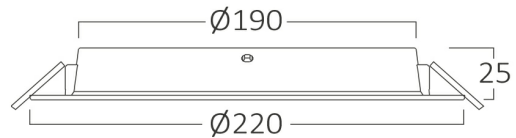

Braytron

PRODUCT DATASHEET

MODEL NO	BP11-02480
DESCRIPTION	BRY-DW11-24W-PLS-3IN1-DOWNLIGHT

Luminare is intended to use in outdoor applications

General Characteristics

Model No	:	BP11-02480
Main Family	:	Indoor Lighting
Sub Family	:	LED Downlight
Type	:	Recessed Downlight
Body Color	:	White
Lamp Shape	:	Non-Directional
Dimmable	:	Not-Dimmable
Light Source	:	LED
Warranty	:	2 years
Class	:	Class II
IP	:	IP40

Electrical Characteristics

Lifetime	:	20000 h
Voltage	:	220-240V
Power Factor	:	>0,5
Material	:	NON F.PP
Working Temperature	:	-20 C+40 C
Frequency	:	50-60 Hz

Package Informations

N.W.	:	3,50 kgs
G.W.	:	4,90 kgs
PCS/CTN	:	20 pcs
Length	:	455 mm
Width	:	345 mm
Height	:	240 mm
EAN	:	5949097730009

Product Characteristics

Wattage	:	24 w
Color Temperature	:	3IN1
Quse Lumen	:	2250 lm
Color Rendering Index (CRI)	:	>80
Energy Efficiency Level	:	F
Beam Angle	:	120° Degrees
Color Category	:	3IN1

Dimensions & Weight

Diameter	:	220 mm
P. Height	:	25 mm
Cutout	:	190 mm
Weight	:	175 gr