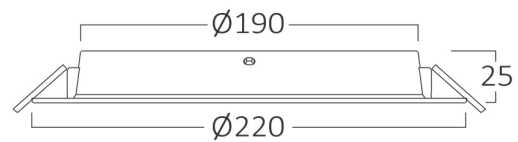

PRODUCT DATASHEET

MODEL NO BP11-02480

DESCRIPTION BRY-DW11-24W-PLS-3IN1-DOWNLIGHT

Luminare is intended to use in outdoor applications

General Characteristics

Model No	:	BP11-02480
Main Family	:	Indoor Lighting
Sub Family	:	LED Downlight
Type	:	Recessed Downlight
Body Color	:	White
Lamp Shape	:	Non-Directional
Dimmable	:	Not-Dimmable
Light Source	:	LED
Warranty	:	2 years
Class	:	Class II
IP	:	IP40

Electrical Characteristics

Lifetime	:	20000 h
Voltage	:	220-240V
Power Factor	:	>0,5
Material	:	NON F.PP
Working Temperature	:	-20 C+40 C
Frequency	:	50-60 Hz

Package Informations

N.W.	:	3,50 kgs
G.W.	:	4,90 kgs
PCS/CTN	:	20 pcs
Length	:	455 mm
Width	:	345 mm
Height	:	240 mm
EAN	:	5949097730009

Product Characteristics

Wattage	:	24 w
Color Temperature	:	3IN1
Quse Lumen	:	2250 lm
Color Rendering Index (CRI)	:	>80
Energy Efficiency Level	:	F
Beam Angle	:	120° Degrees
Color Category	:	3IN1

Dimensions & Weight

Diameter	:	220 mm
P. Height	:	25 mm
Cutout	:	190 mm
Weight	:	175 gr