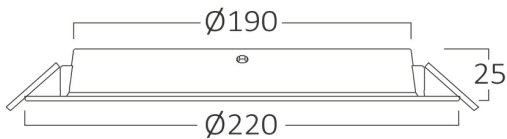

PRODUCT DATASHEET

MODEL NO BP11-02480

DESCRIPTION BRY-DW11-24W-PLS-3IN1-DOWNLIGHT

Luminare is intended to use in outdoor applications

General Characteristics

Model No	:	BP11-02480
Main Family	:	Indoor Lighting
Sub Family	:	LED Downlight
Type	:	Recessed Downlight
Body Color	:	White
Lamp Shape	:	Non-Directional
Dimmable	:	Not-Dimmable
Light Source	:	LED
Warranty	:	2 years
Class	:	Class II
IP	:	IP40

Electrical Characteristics

Lifetime	:	20000 h
Voltage	:	220-240V
Power Factor	:	>0,5
Material	:	NON F.PP
Working Temperature	:	-20 C+40 C
Frequency	:	50-60 Hz

Package Informations

N.W.	:	3,50 kgs
G.W.	:	4,90 kgs
PCS/CTN	:	20 pcs
Length	:	455 mm
Width	:	345 mm
Height	:	240 mm
EAN	:	5949097730009

Product Characteristics

Wattage	:	24 w
Color Temperature	:	3IN1
Quse Lumen	:	2250 lm
Color Rendering Index (CRI)	:	>80
Energy Efficiency Level	:	F
Beam Angle	:	120° Degrees
Color Category	:	3IN1

Dimensions & Weight

Diameter	:	220 mm
P. Height	:	25 mm
Cutout	:	190 mm
Weight	:	175 gr