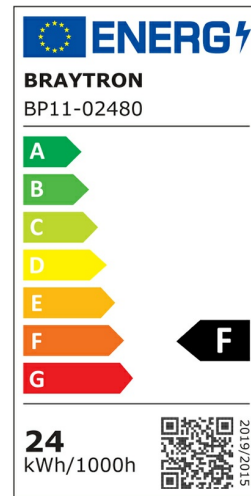

Braytron

PRODUCT DATASHEET

MODEL NO	BP11-02480
DESCRIPTION	BRY-DW11-24W-PLS-3IN1-DOWNLIGHT

Luminare is intended to use in outdoor applications

General Characteristics

Model No	:	BP11-02480
Main Family	:	Indoor Lighting
Sub Family	:	LED Downlight
Type	:	Recessed Downlight
Body Color	:	White
Lamp Shape	:	Non-Directional
Dimmable	:	Not-Dimmable
Light Source	:	LED
Warranty	:	2 years
Class	:	Class II
IP	:	IP40

Electrical Characteristics

Lifetime	:	20000 h
Voltage	:	220-240V
Power Factor	:	>0,5
Material	:	NON F.PP
Working Temperature	:	-20 C+40 C
Frequency	:	50-60 Hz

Package Informations

N.W.	:	3,50 kgs
G.W.	:	4,90 kgs
PCS/CTN	:	20 pcs
Length	:	455 mm
Width	:	345 mm
Height	:	240 mm
EAN	:	5949097730009

Product Characteristics

Wattage	:	24 w
Color Temperature	:	3IN1
Quse Lumen	:	2250 lm
Color Rendering Index (CRI)	:	>80
Energy Efficiency Level	:	F
Beam Angle	:	120° Degrees
Color Category	:	3IN1

Dimensions & Weight

Diameter	:	220 mm
P. Height	:	25 mm
Cutout	:	190 mm
Weight	:	175 gr