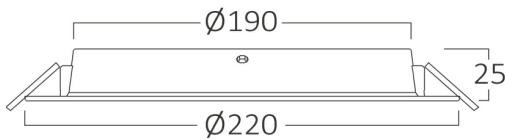

Braytron

PRODUCT DATASHEET

MODEL NO	BP11-02480
DESCRIPTION	BRY-DW11-24W-PLS-3IN1-DOWNLIGHT

Luminare is intended to use in outdoor applications

General Characteristics

Model No	:	BP11-02480
Main Family	:	Indoor Lighting
Sub Family	:	LED Downlight
Type	:	Recessed Downlight
Body Color	:	White
Lamp Shape	:	Non-Directional
Dimmable	:	Not-Dimmable
Light Source	:	LED
Warranty	:	2 years
Class	:	Class II
IP	:	IP40

Electrical Characteristics

Lifetime	:	20000 h
Voltage	:	220-240V
Power Factor	:	>0,5
Material	:	NON F.PP
Working Temperature	:	-20 C+40 C
Frequency	:	50-60 Hz

Package Informations

N.W.	:	3,50 kgs
G.W.	:	4,90 kgs
PCS/CTN	:	20 pcs
Length	:	455 mm
Width	:	345 mm
Height	:	240 mm
EAN	:	5949097730009

Product Characteristics

Wattage	:	24 w
Color Temperature	:	3IN1
Quse Lumen	:	2250 lm
Color Rendering Index (CRI)	:	>80
Energy Efficiency Level	:	F
Beam Angle	:	120° Degrees
Color Category	:	3IN1

Dimensions & Weight

Diameter	:	220 mm
P. Height	:	25 mm
Cutout	:	190 mm
Weight	:	175 gr