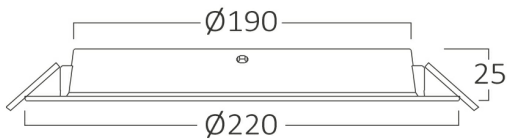

Braytron

PRODUCT DATASHEET

MODEL NO BP11-02430

DESCRIPTION BRY-DW11-24W-PLS-6500K-DOWNLIGHT

Luminare is intended to use in outdoor applications

BRAYTRON SRL

Bulavardul iuliu maniu, Nr.616, Sector 6, 061129, Bucuresti-ROMANIA

Electrical Characteristics

Lifetime	:	20000 h
Voltage	:	220-240V
Power Factor	:	>0,5
Material	:	NON F.PP
Working Temperature	:	-20 C+40 C
Frequency	:	50-60 Hz

Package Informations

N.W.	:	3,50 kgs
G.W.	:	4,90 kgs
PCS/CTN	:	20 pcs
Length	:	455 mm
Width	:	345 mm
Height	:	240 mm
EAN	:	5949097729997

Product Characteristics

Wattage	:	24 w
Color Temperature	:	6500K
Quse Lumen	:	2250 lm
Color Rendering Index (CRI)	:	>80
Energy Efficiency Level	:	F
Beam Angle	:	120° Degrees
Color Category	:	Cool White

Dimensions & Weight

Diameter	:	220 mm
P. Height	:	25 mm
Cutout	:	190 mm
Weight	:	175 gr