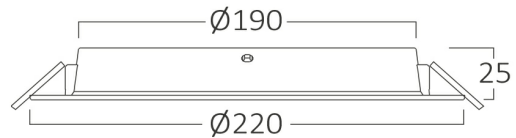

Braytron

PRODUCT DATASHEET

MODEL NO BP11-02430

DESCRIPTION BRY-DW11-24W-PLS-6500K-DOWNLIGHT

Luminare is intended to use in outdoor applications

BRAYTRON SRL

Bulavardul iuliu maniu, Nr.616, Sector 6, 061129, Bucuresti-ROMANIA

Electrical Characteristics

Lifetime	:	20000 h
Voltage	:	220-240V
Power Factor	:	>0,5
Material	:	NON F.PP
Working Temperature	:	-20 C+40 C
Frequency	:	50-60 Hz

Package Informations

N.W.	:	3,50 kgs
G.W.	:	4,90 kgs
PCS/CTN	:	20 pcs
Length	:	455 mm
Width	:	345 mm
Height	:	240 mm
EAN	:	5949097729997

Product Characteristics

Wattage	:	24 w
Color Temperature	:	6500K
Quse Lumen	:	2250 lm
Color Rendering Index (CRI)	:	>80
Energy Efficiency Level	:	F
Beam Angle	:	120° Degrees
Color Category	:	Cool White

Dimensions & Weight

Diameter	:	220 mm
P. Height	:	25 mm
Cutout	:	190 mm
Weight	:	175 gr