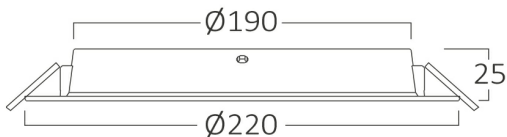

PRODUCT DATASHEET

MODEL NO

BP11-02430

DESCRIPTION

BRY-DW11-24W-PLS-6500K-DOWNLIGHT

Luminare is intended to use in outdoor applications

General Characteristics

Model No	:	BP11-02430
Main Family	:	Indoor Lighting
Sub Family	:	LED Downlight
Type	:	Recessed Downlight
Body Color	:	White
Lamp Shape	:	Non-Directional
Dimmable	:	Not-Dimmable
Light Source	:	LED
Warranty	:	2 years
Class	:	Class II
IP	:	IP40

Electrical Characteristics

Lifetime	:	20000 h
Voltage	:	220-240V
Power Factor	:	>0,5
Material	:	NON F.PP
Working Temperature	:	-20 C+40 C
Frequency	:	50-60 Hz

Package Informations

N.W.	:	3,50 kgs
G.W.	:	4,90 kgs
PCS/CTN	:	20 pcs
Length	:	455 mm
Width	:	345 mm
Height	:	240 mm
EAN	:	5949097729997

Product Characteristics

Wattage	:	24 w
Color Temperature	:	6500K
Quse Lumen	:	2250 lm
Color Rendering Index (CRI)	:	>80
Energy Efficiency Level	:	F
Beam Angle	:	120° Degrees
Color Category	:	Cool White

Dimensions & Weight

Diameter	:	220 mm
P. Height	:	25 mm
Cutout	:	190 mm
Weight	:	175 gr