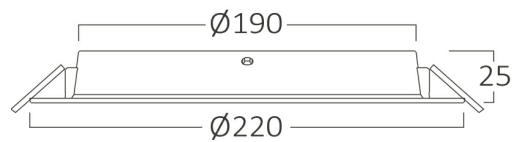

PRODUCT DATASHEET

MODEL NO

BP11-02430

DESCRIPTION

BRY-DW11-24W-PLS-6500K-DOWNLIGHT

Luminare is intended to use in outdoor applications

General Characteristics

Model No	:	BP11-02430
Main Family	:	Indoor Lighting
Sub Family	:	LED Downlight
Type	:	Recessed Downlight
Body Color	:	White
Lamp Shape	:	Non-Directional
Dimmable	:	Not-Dimmable
Light Source	:	LED
Warranty	:	2 years
Class	:	Class II
IP	:	IP40

Electrical Characteristics

Lifetime	:	20000 h
Voltage	:	220-240V
Power Factor	:	>0,5
Material	:	NON F.PP
Working Temperature	:	-20 C+40 C
Frequency	:	50-60 Hz

Package Informations

N.W.	:	3,50 kgs
G.W.	:	4,90 kgs
PCS/CTN	:	20 pcs
Length	:	455 mm
Width	:	345 mm
Height	:	240 mm
EAN	:	5949097729997

Product Characteristics

Wattage	:	24 w
Color Temperature	:	6500K
Quse Lumen	:	2250 lm
Color Rendering Index (CRI)	:	>80
Energy Efficiency Level	:	F
Beam Angle	:	120° Degrees
Color Category	:	Cool White

Dimensions & Weight

Diameter	:	220 mm
P. Height	:	25 mm
Cutout	:	190 mm
Weight	:	175 gr