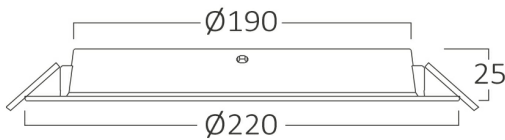

Braytron

PRODUCT DATASHEET

MODEL NO BP11-02410

DESCRIPTION BRY-DW11-24W-PLS-4000K-DOWNLIGHT

Luminare is intended to use in outdoor applications

BRAYTRON SRL

Bulavardul iuliu maniu, Nr.616, Sector 6, 061129, Bucuresti-ROMANIA

Electrical Characteristics

Lifetime	:	20000 h
Voltage	:	220-240V
Power Factor	:	>0,5
Material	:	NON F.PP
Working Temperature	:	-20 C+40 C
Frequency	:	50-60 Hz

Package Informations

N.W.	:	3,50 kgs
G.W.	:	4,90 kgs
PCS/CTN	:	20 pcs
Length	:	455 mm
Width	:	345 mm
Height	:	240 mm
EAN	:	5949097729980

Product Characteristics

Wattage	:	24 w
Color Temperature	:	4000K
Quse Lumen	:	2250 lm
Color Rendering Index (CRI)	:	>80
Energy Efficiency Level	:	F
Beam Angle	:	120° Degrees
Color Category	:	Natural White

Dimensions & Weight

Diameter	:	220 mm
P. Height	:	25 mm
Cutout	:	190 mm
Weight	:	175 gr