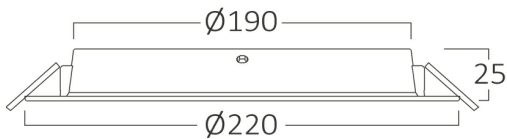

PRODUCT DATASHEET

MODEL NO BP11-02410

DESCRIPTION BRY-DW11-24W-PLS-4000K-DOWNLIGHT

Luminare is intended to use in outdoor applications

General Characteristics

Model No	:	BP11-02410
Main Family	:	Indoor Lighting
Sub Family	:	LED Downlight
Type	:	Recessed Downlight
Body Color	:	White
Lamp Shape	:	Non-Directional
Dimmable	:	Not-Dimmable
Light Source	:	LED
Warranty	:	2 years
Class	:	Class II
IP	:	IP40

Electrical Characteristics

Lifetime	:	20000 h
Voltage	:	220-240V
Power Factor	:	>0,5
Material	:	NON F.PP
Working Temperature	:	-20 C+40 C
Frequency	:	50-60 Hz

Package Informations

N.W.	:	3,50 kgs
G.W.	:	4,90 kgs
PCS/CTN	:	20 pcs
Length	:	455 mm
Width	:	345 mm
Height	:	240 mm
EAN	:	5949097729980

Product Characteristics

Wattage	:	24 w
Color Temperature	:	4000K
Quse Lumen	:	2250 lm
Color Rendering Index (CRI)	:	>80
Energy Efficiency Level	:	F
Beam Angle	:	120° Degrees
Color Category	:	Natural White

Dimensions & Weight

Diameter	:	220 mm
P. Height	:	25 mm
Cutout	:	190 mm
Weight	:	175 gr