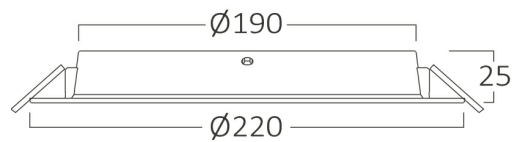

PRODUCT DATASHEET

MODEL NO BP11-02410

DESCRIPTION BRY-DW11-24W-PLS-4000K-DOWNLIGHT

Luminare is intended to use in outdoor applications

General Characteristics

Model No	:	BP11-02410
Main Family	:	Indoor Lighting
Sub Family	:	LED Downlight
Type	:	Recessed Downlight
Body Color	:	White
Lamp Shape	:	Non-Directional
Dimmable	:	Not-Dimmable
Light Source	:	LED
Warranty	:	2 years
Class	:	Class II
IP	:	IP40

Electrical Characteristics

Lifetime	:	20000 h
Voltage	:	220-240V
Power Factor	:	>0,5
Material	:	NON F.PP
Working Temperature	:	-20 C+40 C
Frequency	:	50-60 Hz

Package Informations

N.W.	:	3,50 kgs
G.W.	:	4,90 kgs
PCS/CTN	:	20 pcs
Length	:	455 mm
Width	:	345 mm
Height	:	240 mm
EAN	:	5949097729980

Product Characteristics

Wattage	:	24 w
Color Temperature	:	4000K
Quse Lumen	:	2250 lm
Color Rendering Index (CRI)	:	>80
Energy Efficiency Level	:	F
Beam Angle	:	120° Degrees
Color Category	:	Natural White

Dimensions & Weight

Diameter	:	220 mm
P. Height	:	25 mm
Cutout	:	190 mm
Weight	:	175 gr