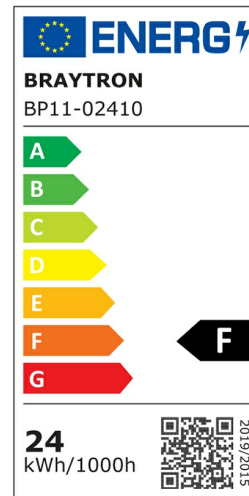

Braytron

PRODUCT DATASHEET

MODEL NO BP11-02410

DESCRIPTION BRY-DW11-24W-PLS-4000K-DOWNLIGHT

Luminare is intended to use in outdoor applications

BRAYTRON SRL

Bulavardul iuliu maniu, Nr.616, Sector 6, 061129, Bucuresti-ROMANIA

info@braytron.com

www.braytron.com