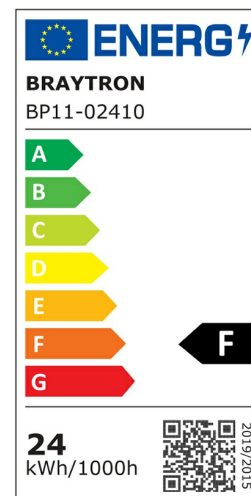

PRODUCT DATASHEET

MODEL NO BP11-02410

DESCRIPTION BRY-DW11-24W-PLS-4000K-DOWNLIGHT

Luminare is intended to use in outdoor applications

General Characteristics

Model No	:	BP11-02410
Main Family	:	Indoor Lighting
Sub Family	:	LED Downlight
Type	:	Recessed Downlight
Body Color	:	White
Lamp Shape	:	Non-Directional
Dimmable	:	Not-Dimmable
Light Source	:	LED
Warranty	:	2 years
Class	:	Class II
IP	:	IP40

Electrical Characteristics

Lifetime	:	20000 h
Voltage	:	220-240V
Power Factor	:	>0,5
Material	:	NON F.PP
Working Temperature	:	-20 C+40 C
Frequency	:	50-60 Hz

Package Informations

N.W.	:	3,50 kgs
G.W.	:	4,90 kgs
PCS/CTN	:	20 pcs
Length	:	455 mm
Width	:	345 mm
Height	:	240 mm
EAN	:	5949097729980

Product Characteristics

Wattage	:	24 w
Color Temperature	:	4000K
Quse Lumen	:	2250 lm
Color Rendering Index (CRI)	:	>80
Energy Efficiency Level	:	F
Beam Angle	:	120° Degrees
Color Category	:	Natural White

Dimensions & Weight

Diameter	:	220 mm
P. Height	:	25 mm
Cutout	:	190 mm
Weight	:	175 gr