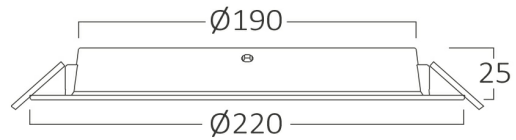

Braytron

PRODUCT DATASHEET

MODEL NO BP11-02410

DESCRIPTION BRY-DW11-24W-PLS-4000K-DOWNLIGHT

Luminare is intended to use in outdoor applications

BRAYTRON SRL

Bulavardul iuliu maniu, Nr.616, Sector 6, 061129, Bucuresti-ROMANIA

info@braytron.com

www.braytron.com

General Characteristics

Model No	:	BP11-02410
Main Family	:	Indoor Lighting
Sub Family	:	LED Downlight
Type	:	Recessed Downlight
Body Color	:	White
Lamp Shape	:	Non-Directional
Dimmable	:	Not-Dimmable
Light Source	:	LED
Warranty	:	2 years
Class	:	Class II
IP	:	IP40

Product Characteristics

Wattage	:	24 w
Color Temperature	:	4000K
Quse Lumen	:	2250 lm
Color Rendering Index (CRI)	:	>80
Energy Efficiency Level	:	F
Beam Angle	:	120° Degrees
Color Category	:	Natural White

Dimensions & Weight

Diameter	:	220 mm
P. Height	:	25 mm
Cutout	:	190 mm
Weight	:	175 gr