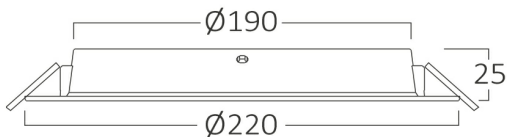

PRODUCT DATASHEET

MODEL NO BP11-02400

DESCRIPTION BRY-DW11-24W-PLS-3000K-DOWNLIGHT

Luminare is intended to use in outdoor applications

General Characteristics

Model No	:	BP11-02400
Main Family	:	Indoor Lighting
Sub Family	:	LED Downlight
Type	:	Recessed Downlight
Body Color	:	White
Lamp Shape	:	Non-Directional
Dimmable	:	Not-Dimmable
Light Source	:	LED
Warranty	:	2 years
Class	:	Class II
IP	:	IP40

Electrical Characteristics

Lifetime	:	20000 h
Voltage	:	220-240V
Power Factor	:	>0,5
Material	:	NON F.PP
Working Temperature	:	-20 C+40 C
Frequency	:	50-60 Hz

Package Informations

N.W.	:	3,50 kgs
G.W.	:	4,90 kgs
PCS/CTN	:	20 pcs
Length	:	455 mm
Width	:	345 mm
Height	:	240 mm
EAN	:	5949097729973

Product Characteristics

Wattage	:	24 w
Color Temperature	:	3000K
Quse Lumen	:	2250 lm
Color Rendering Index (CRI)	:	>80
Energy Efficiency Level	:	F
Beam Angle	:	120° Degrees
Color Category	:	Warm White

Dimensions & Weight

Diameter	:	220 mm
P. Height	:	25 mm
Cutout	:	190 mm
Weight	:	175 gr