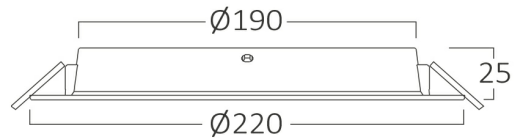

## PRODUCT DATASHEET

MODEL NO BP11-02400

DESCRIPTION BRY-DW11-24W-PLS-3000K-DOWNLIGHT

Luminare is intended to use in outdoor applications

BRAYTRON SRL

Bulavardul iuliu maniu, Nr.616, Sector 6, 061129, Bucuresti-ROMANIA

### Dimensions & Weight

Diameter	:	220 mm
P. Height	:	25 mm
Cutout	:	190 mm
Weight	:	175 gr