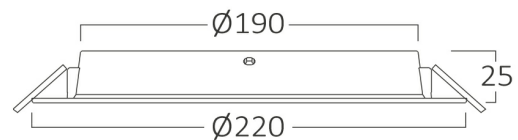

PRODUCT DATASHEET

MODEL NO BP11-02400

DESCRIPTION BRY-DW11-24W-PLS-3000K-DOWNLIGHT

Luminare is intended to use in outdoor applications

General Characteristics

Model No	:	BP11-02400
Main Family	:	Indoor Lighting
Sub Family	:	LED Downlight
Type	:	Recessed Downlight
Body Color	:	White
Lamp Shape	:	Non-Directional
Dimmable	:	Not-Dimmable
Light Source	:	LED
Warranty	:	2 years
Class	:	Class II
IP	:	IP40

Electrical Characteristics

Lifetime	:	20000 h
Voltage	:	220-240V
Power Factor	:	>0,5
Material	:	NON F.PP
Working Temperature	:	-20 C+40 C
Frequency	:	50-60 Hz

Package Informations

N.W.	:	3,50 kgs
G.W.	:	4,90 kgs
PCS/CTN	:	20 pcs
Length	:	455 mm
Width	:	345 mm
Height	:	240 mm
EAN	:	5949097729973

Product Characteristics

Wattage	:	24 w
Color Temperature	:	3000K
Quse Lumen	:	2250 lm
Color Rendering Index (CRI)	:	>80
Energy Efficiency Level	:	F
Beam Angle	:	120° Degrees
Color Category	:	Warm White

Dimensions & Weight

Diameter	:	220 mm
P. Height	:	25 mm
Cutout	:	190 mm
Weight	:	175 gr