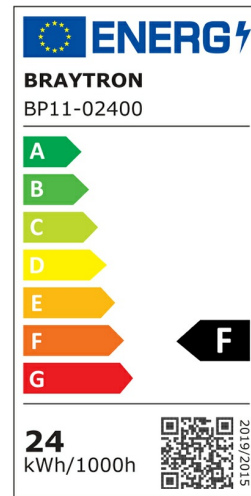

Braytron

PRODUCT DATASHEET

MODEL NO BP11-02400

DESCRIPTION BRY-DW11-24W-PLS-3000K-DOWNLIGHT

Luminare is intended to use in outdoor applications

BRAYTRON SRL

Bulavardul iuliu maniu, Nr.616, Sector 6, 061129, Bucuresti-ROMANIA

info@braytron.com

www.braytron.com