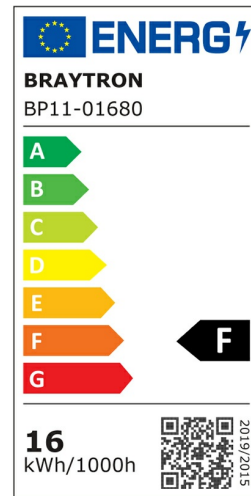

Braytron

PRODUCT DATASHEET

MODEL NO	BP11-01680
DESCRIPTION	BRY-DW11-16W-PLS-3IN1-DOWNLIGHT

Luminare is intended to use in outdoor applications

General Characteristics

Model No	:	BP11-01680
Main Family	:	Indoor Lighting
Sub Family	:	LED Downlight
Type	:	Recessed Downlight
Body Color	:	White
Lamp Shape	:	Non-Directional
Dimmable	:	Not-Dimmable
Light Source	:	LED
Warranty	:	2 years
Class	:	Class II
IP	:	IP40

Electrical Characteristics

Lifetime	:	20000 h
Voltage	:	220-240V
Power Factor	:	>0,5
Material	:	NON F.PP
Working Temperature	:	-20 C+40 C
Frequency	:	50-60 Hz

Package Informations

N.W.	:	4,00 kgs
G.W.	:	5,70 kgs
PCS/CTN	:	40 pcs
Length	:	355 mm
Width	:	320 mm
Height	:	370 mm
EAN	:	5949097729966

Product Characteristics

Wattage	:	16 w
Color Temperature	:	3IN1
Quse Lumen	:	1600 lm
Color Rendering Index (CRI)	:	>80
Energy Efficiency Level	:	F
Beam Angle	:	120° Degrees
Color Category	:	3IN1

Dimensions & Weight

Diameter	:	170 mm
P. Height	:	25 mm
Cutout	:	150 mm
Weight	:	100 gr