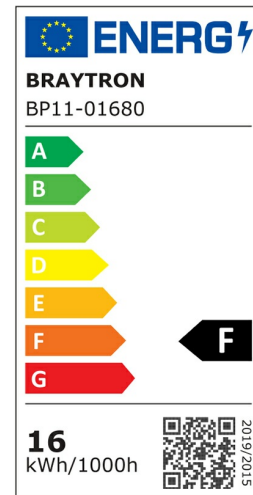

PRODUCT DATASHEET

MODEL NO

BP11-01680

DESCRIPTION

BRY-DW11-16W-PLS-3IN1-DOWNLIGHT

Luminare is intended to use in outdoor applications

General Characteristics

Model No	:	BP11-01680
Main Family	:	Indoor Lighting
Sub Family	:	LED Downlight
Type	:	Recessed Downlight
Body Color	:	White
Lamp Shape	:	Non-Directional
Dimmable	:	Not-Dimmable
Light Source	:	LED
Warranty	:	2 years
Class	:	Class II
IP	:	IP40

Electrical Characteristics

Lifetime	:	20000 h
Voltage	:	220-240V
Power Factor	:	>0,5
Material	:	NON F.PP
Working Temperature	:	-20 C+40 C
Frequency	:	50-60 Hz

Package Informations

N.W.	:	4,00 kgs
G.W.	:	5,70 kgs
PCS/CTN	:	40 pcs
Length	:	355 mm
Width	:	320 mm
Height	:	370 mm
EAN	:	5949097729966

Product Characteristics

Wattage	:	16 w
Color Temperature	:	3IN1
Quse Lumen	:	1600 lm
Color Rendering Index (CRI)	:	>80
Energy Efficiency Level	:	F
Beam Angle	:	120° Degrees
Color Category	:	3IN1

Dimensions & Weight

Diameter	:	170 mm
P. Height	:	25 mm
Cutout	:	150 mm
Weight	:	100 gr