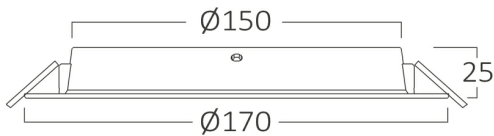

Braytron

PRODUCT DATASHEET

MODEL NO	BP11-01680
DESCRIPTION	BRY-DW11-16W-PLS-3IN1-DOWNLIGHT

Luminare is intended to use in outdoor applications

General Characteristics

Model No	:	BP11-01680
Main Family	:	Indoor Lighting
Sub Family	:	LED Downlight
Type	:	Recessed Downlight
Body Color	:	White
Lamp Shape	:	Non-Directional
Dimmable	:	Not-Dimmable
Light Source	:	LED
Warranty	:	2 years
Class	:	Class II
IP	:	IP40

Electrical Characteristics

Lifetime	:	20000 h
Voltage	:	220-240V
Power Factor	:	>0,5
Material	:	NON F.PP
Working Temperature	:	-20 C+40 C
Frequency	:	50-60 Hz

Package Informations

N.W.	:	4,00 kgs
G.W.	:	5,70 kgs
PCS/CTN	:	40 pcs
Length	:	355 mm
Width	:	320 mm
Height	:	370 mm
EAN	:	5949097729966

Product Characteristics

Wattage	:	16 w
Color Temperature	:	3IN1
Quse Lumen	:	1600 lm
Color Rendering Index (CRI)	:	>80
Energy Efficiency Level	:	F
Beam Angle	:	120° Degrees
Color Category	:	3IN1

Dimensions & Weight

Diameter	:	170 mm
P. Height	:	25 mm
Cutout	:	150 mm
Weight	:	100 gr