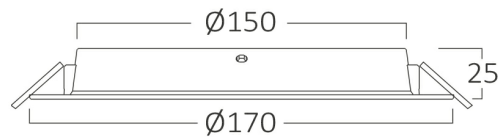

PRODUCT DATASHEET

MODEL NO

BP11-01680

DESCRIPTION

BRY-DW11-16W-PLS-3IN1-DOWNLIGHT

Luminare is intended to use in outdoor applications

General Characteristics

Model No	:	BP11-01680
Main Family	:	Indoor Lighting
Sub Family	:	LED Downlight
Type	:	Recessed Downlight
Body Color	:	White
Lamp Shape	:	Non-Directional
Dimmable	:	Not-Dimmable
Light Source	:	LED
Warranty	:	2 years
Class	:	Class II
IP	:	IP40

Electrical Characteristics

Lifetime	:	20000 h
Voltage	:	220-240V
Power Factor	:	>0,5
Material	:	NON F.PP
Working Temperature	:	-20 C+40 C
Frequency	:	50-60 Hz

Package Informations

N.W.	:	4,00 kgs
G.W.	:	5,70 kgs
PCS/CTN	:	40 pcs
Length	:	355 mm
Width	:	320 mm
Height	:	370 mm
EAN	:	5949097729966

Product Characteristics

Wattage	:	16 w
Color Temperature	:	3IN1
Quse Lumen	:	1600 lm
Color Rendering Index (CRI)	:	>80
Energy Efficiency Level	:	F
Beam Angle	:	120° Degrees
Color Category	:	3IN1

Dimensions & Weight

Diameter	:	170 mm
P. Height	:	25 mm
Cutout	:	150 mm
Weight	:	100 gr