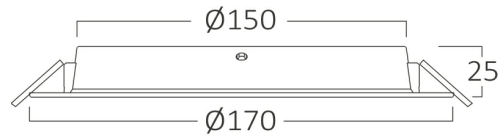

Braytron

PRODUCT DATASHEET

MODEL NO	BP11-01680
DESCRIPTION	BRY-DW11-16W-PLS-3IN1-DOWNLIGHT

Luminare is intended to use in outdoor applications

General Characteristics

Model No	:	BP11-01680
Main Family	:	Indoor Lighting
Sub Family	:	LED Downlight
Type	:	Recessed Downlight
Body Color	:	White
Lamp Shape	:	Non-Directional
Dimmable	:	Not-Dimmable
Light Source	:	LED
Warranty	:	2 years
Class	:	Class II
IP	:	IP40

Electrical Characteristics

Lifetime	:	20000 h
Voltage	:	220-240V
Power Factor	:	>0,5
Material	:	NON F.PP
Working Temperature	:	-20 C+40 C
Frequency	:	50-60 Hz

Package Informations

N.W.	:	4,00 kgs
G.W.	:	5,70 kgs
PCS/CTN	:	40 pcs
Length	:	355 mm
Width	:	320 mm
Height	:	370 mm
EAN	:	5949097729966

Product Characteristics

Wattage	:	16 w
Color Temperature	:	3IN1
Quse Lumen	:	1600 lm
Color Rendering Index (CRI)	:	>80
Energy Efficiency Level	:	F
Beam Angle	:	120° Degrees
Color Category	:	3IN1

Dimensions & Weight

Diameter	:	170 mm
P. Height	:	25 mm
Cutout	:	150 mm
Weight	:	100 gr