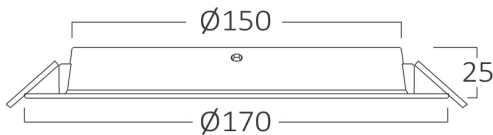

PRODUCT DATASHEET

MODEL NO

BP11-01680

DESCRIPTION

BRY-DW11-16W-PLS-3IN1-DOWNLIGHT

Luminare is intended to use in outdoor applications

General Characteristics

Model No	:	BP11-01680
Main Family	:	Indoor Lighting
Sub Family	:	LED Downlight
Type	:	Recessed Downlight
Body Color	:	White
Lamp Shape	:	Non-Directional
Dimmable	:	Not-Dimmable
Light Source	:	LED
Warranty	:	2 years
Class	:	Class II
IP	:	IP40

Electrical Characteristics

Lifetime	:	20000 h
Voltage	:	220-240V
Power Factor	:	>0,5
Material	:	NON F.PP
Working Temperature	:	-20 C+40 C
Frequency	:	50-60 Hz

Package Informations

N.W.	:	4,00 kgs
G.W.	:	5,70 kgs
PCS/CTN	:	40 pcs
Length	:	355 mm
Width	:	320 mm
Height	:	370 mm
EAN	:	5949097729966

Product Characteristics

Wattage	:	16 w
Color Temperature	:	3IN1
Quse Lumen	:	1600 lm
Color Rendering Index (CRI)	:	>80
Energy Efficiency Level	:	F
Beam Angle	:	120° Degrees
Color Category	:	3IN1

Dimensions & Weight

Diameter	:	170 mm
P. Height	:	25 mm
Cutout	:	150 mm
Weight	:	100 gr