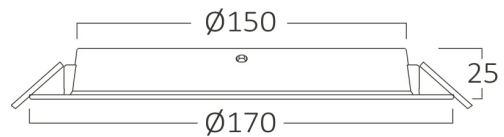

PRODUCT DATASHEET

MODEL NO BP11-01630

DESCRIPTION BRY-DW11-16W-PLS-6500K-DOWNLIGHT

Luminare is intended to use in outdoor applications

General Characteristics

Model No	:	BP11-01630
Main Family	:	Indoor Lighting
Sub Family	:	LED Downlight
Type	:	Recessed Downlight
Body Color	:	White
Lamp Shape	:	Non-Directional
Dimmable	:	Not-Dimmable
Light Source	:	LED
Warranty	:	2 years
Class	:	Class II
IP	:	IP40

Electrical Characteristics

Lifetime	:	20000 h
Voltage	:	220-240V
Power Factor	:	>0,5
Material	:	NON F.PP
Working Temperature	:	-20 C+40 C
Frequency	:	50-60 Hz

Package Informations

N.W.	:	4,00 kgs
G.W.	:	5,70 kgs
PCS/CTN	:	40 pcs
Length	:	355 mm
Width	:	320 mm
Height	:	370 mm
EAN	:	5949097729959

Product Characteristics

Wattage	:	16 w
Color Temperature	:	6500K
Quse Lumen	:	1600 lm
Color Rendering Index (CRI)	:	>80
Energy Efficiency Level	:	F
Beam Angle	:	120° Degrees
Color Category	:	Cool White

Dimensions & Weight

Diameter	:	170 mm
P. Height	:	25 mm
Cutout	:	150 mm
Weight	:	100 gr