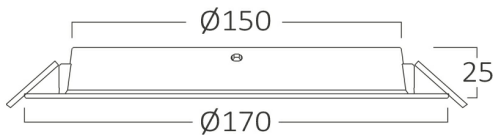

PRODUCT DATASHEET

MODEL NO BP11-01630

DESCRIPTION BRY-DW11-16W-PLS-6500K-DOWNLIGHT

Luminare is intended to use in outdoor applications

General Characteristics

Model No	:	BP11-01630
Main Family	:	Indoor Lighting
Sub Family	:	LED Downlight
Type	:	Recessed Downlight
Body Color	:	White
Lamp Shape	:	Non-Directional
Dimmable	:	Not-Dimmable
Light Source	:	LED
Warranty	:	2 years
Class	:	Class II
IP	:	IP40

Electrical Characteristics

Lifetime	:	20000 h
Voltage	:	220-240V
Power Factor	:	>0,5
Material	:	NON F.PP
Working Temperature	:	-20 C+40 C
Frequency	:	50-60 Hz

Package Informations

N.W.	:	4,00 kgs
G.W.	:	5,70 kgs
PCS/CTN	:	40 pcs
Length	:	355 mm
Width	:	320 mm
Height	:	370 mm
EAN	:	5949097729959

Product Characteristics

Wattage	:	16 w
Color Temperature	:	6500K
Quse Lumen	:	1600 lm
Color Rendering Index (CRI)	:	>80
Energy Efficiency Level	:	F
Beam Angle	:	120° Degrees
Color Category	:	Cool White

Dimensions & Weight

Diameter	:	170 mm
P. Height	:	25 mm
Cutout	:	150 mm
Weight	:	100 gr