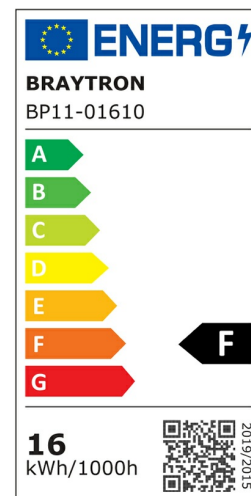

PRODUCT DATASHEET

MODEL NO

BP11-01610

DESCRIPTION

BRY-DW11-16W-PLS-4000K-DOWNLIGHT

Luminare is intended to use in outdoor applications

General Characteristics

Model No	:	BP11-01610
Main Family	:	Indoor Lighting
Sub Family	:	LED Downlight
Type	:	Recessed Downlight
Body Color	:	White
Lamp Shape	:	Non-Directional
Dimmable	:	Not-Dimmable
Light Source	:	LED
Warranty	:	2 years
Class	:	Class II
IP	:	IP40

Electrical Characteristics

Lifetime	:	20000 h
Voltage	:	220-240V
Power Factor	:	>0,5
Material	:	NON F.PP
Working Temperature	:	-20 C+40 C
Frequency	:	50-60 Hz

Package Informations

N.W.	:	4,00 kgs
G.W.	:	5,70 kgs
PCS/CTN	:	40 pcs
Length	:	355 mm
Width	:	320 mm
Height	:	370 mm
EAN	:	5949097729942

Product Characteristics

Wattage	:	16 w
Color Temperature	:	4000K
Quse Lumen	:	1600 lm
Color Rendering Index (CRI)	:	>80
Energy Efficiency Level	:	F
Beam Angle	:	120° Degrees
Color Category	:	Natural White

Dimensions & Weight

Diameter	:	170 mm
P. Height	:	25 mm
Cutout	:	150 mm
Weight	:	100 gr