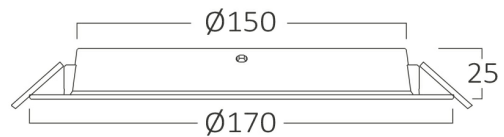

PRODUCT DATASHEET

MODEL NO

BP11-01610

DESCRIPTION

BRY-DW11-16W-PLS-4000K-DOWNLIGHT

Luminare is intended to use in outdoor applications

General Characteristics

Model No	:	BP11-01610
Main Family	:	Indoor Lighting
Sub Family	:	LED Downlight
Type	:	Recessed Downlight
Body Color	:	White
Lamp Shape	:	Non-Directional
Dimmable	:	Not-Dimmable
Light Source	:	LED
Warranty	:	2 years
Class	:	Class II
IP	:	IP40

Electrical Characteristics

Lifetime	:	20000 h
Voltage	:	220-240V
Power Factor	:	>0,5
Material	:	NON F.PP
Working Temperature	:	-20 C+40 C
Frequency	:	50-60 Hz

Package Informations

N.W.	:	4,00 kgs
G.W.	:	5,70 kgs
PCS/CTN	:	40 pcs
Length	:	355 mm
Width	:	320 mm
Height	:	370 mm
EAN	:	5949097729942

Product Characteristics

Wattage	:	16 w
Color Temperature	:	4000K
Quse Lumen	:	1600 lm
Color Rendering Index (CRI)	:	>80
Energy Efficiency Level	:	F
Beam Angle	:	120° Degrees
Color Category	:	Natural White

Dimensions & Weight

Diameter	:	170 mm
P. Height	:	25 mm
Cutout	:	150 mm
Weight	:	100 gr