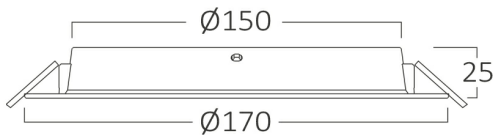

PRODUCT DATASHEET

MODEL NO

BP11-01610

DESCRIPTION

BRY-DW11-16W-PLS-4000K-DOWNLIGHT

Luminare is intended to use in outdoor applications

General Characteristics

Model No	:	BP11-01610
Main Family	:	Indoor Lighting
Sub Family	:	LED Downlight
Type	:	Recessed Downlight
Body Color	:	White
Lamp Shape	:	Non-Directional
Dimmable	:	Not-Dimmable
Light Source	:	LED
Warranty	:	2 years
Class	:	Class II
IP	:	IP40

Electrical Characteristics

Lifetime	:	20000 h
Voltage	:	220-240V
Power Factor	:	>0,5
Material	:	NON F.PP
Working Temperature	:	-20 C+40 C
Frequency	:	50-60 Hz

Package Informations

N.W.	:	4,00 kgs
G.W.	:	5,70 kgs
PCS/CTN	:	40 pcs
Length	:	355 mm
Width	:	320 mm
Height	:	370 mm
EAN	:	5949097729942

Product Characteristics

Wattage	:	16 w
Color Temperature	:	4000K
Quse Lumen	:	1600 lm
Color Rendering Index (CRI)	:	>80
Energy Efficiency Level	:	F
Beam Angle	:	120° Degrees
Color Category	:	Natural White

Dimensions & Weight

Diameter	:	170 mm
P. Height	:	25 mm
Cutout	:	150 mm
Weight	:	100 gr