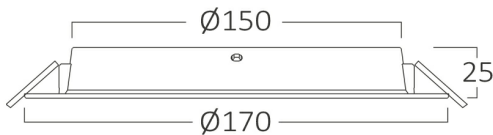

PRODUCT DATASHEET

MODEL NO	BP11-01600
DESCRIPTION	BRY-DW11-16W-PLS-3000K-DOWNLIGHT

Luminare is intended to use in outdoor applications

General Characteristics

Model No	:	BP11-01600
Main Family	:	Indoor Lighting
Sub Family	:	LED Downlight
Type	:	Recessed Downlight
Body Color	:	White
Lamp Shape	:	Non-Directional
Dimmable	:	Not-Dimmable
Light Source	:	LED
Warranty	:	2 years
Class	:	Class II
IP	:	IP40

Electrical Characteristics

Lifetime	:	20000 h
Voltage	:	220-240V
Power Factor	:	>0,5
Material	:	NON F.PP
Working Temperature	:	-20 C+40 C
Frequency	:	50-60 Hz

Package Informations

N.W.	:	4,00 kgs
G.W.	:	5,70 kgs
PCS/CTN	:	40 pcs
Length	:	355 mm
Width	:	320 mm
Height	:	370 mm
EAN	:	5949097729935

Product Characteristics

Wattage	:	16 w
Color Temperature	:	3000K
Quse Lumen	:	1600 lm
Color Rendering Index (CRI)	:	>80
Energy Efficiency Level	:	F
Beam Angle	:	120° Degrees
Color Category	:	Warm White

Dimensions & Weight

Diameter	:	170 mm
P. Height	:	25 mm
Cutout	:	150 mm
Weight	:	100 gr