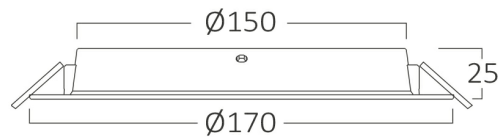

PRODUCT DATASHEET

MODEL NO	BP11-01600
DESCRIPTION	BRY-DW11-16W-PLS-3000K-DOWNLIGHT

Luminare is intended to use in outdoor applications

General Characteristics

Model No	:	BP11-01600
Main Family	:	Indoor Lighting
Sub Family	:	LED Downlight
Type	:	Recessed Downlight
Body Color	:	White
Lamp Shape	:	Non-Directional
Dimmable	:	Not-Dimmable
Light Source	:	LED
Warranty	:	2 years
Class	:	Class II
IP	:	IP40

Electrical Characteristics

Lifetime	:	20000 h
Voltage	:	220-240V
Power Factor	:	>0,5
Material	:	NON F.PP
Working Temperature	:	-20 C+40 C
Frequency	:	50-60 Hz

Package Informations

N.W.	:	4,00 kgs
G.W.	:	5,70 kgs
PCS/CTN	:	40 pcs
Length	:	355 mm
Width	:	320 mm
Height	:	370 mm
EAN	:	5949097729935

Product Characteristics

Wattage	:	16 w
Color Temperature	:	3000K
Quse Lumen	:	1600 lm
Color Rendering Index (CRI)	:	>80
Energy Efficiency Level	:	F
Beam Angle	:	120° Degrees
Color Category	:	Warm White

Dimensions & Weight

Diameter	:	170 mm
P. Height	:	25 mm
Cutout	:	150 mm
Weight	:	100 gr