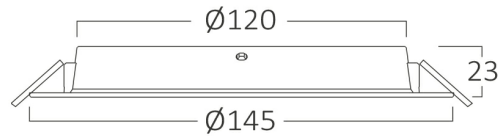

Braytron

PRODUCT DATASHEET

MODEL NO	BP11-01280
DESCRIPTION	BRY-DW11-12W-PLS-3IN1-DOWNLIGHT

Luminare is intended to use in outdoor applications

General Characteristics

Model No	:	BP11-01280
Main Family	:	Indoor Lighting
Sub Family	:	LED Downlight
Type	:	Recessed Panel
Body Color	:	White
Lamp Shape	:	Non-Directional
Dimmable	:	Not-Dimmable
Light Source	:	LED
Warranty	:	2 years
Class	:	Class II
IP	:	IP40

Electrical Characteristics

Lifetime	:	20000 h
Voltage	:	220-240V
Power Factor	:	>0,5
Material	:	PP
Working Temperature	:	-20 C+40 C
Frequency	:	50-60 Hz

Package Informations

N.W.	:	2,94 kgs
G.W.	:	4,35 kgs
PCS/CTN	:	40 pcs
Length	:	320 mm
Width	:	315 mm
Height	:	324 mm
EAN	:	5949097732171

Product Characteristics

Wattage	:	12 w
Color Temperature	:	3IN1
Quse Lumen	:	960 lm
Color Rendering Index (CRI)	:	>80
Energy Efficiency Level	:	G
Beam Angle	:	120° Degrees
Color Category	:	3IN1

Dimensions & Weight

Diameter	:	145 mm
P. Height	:	23 mm
Cutout	:	120 mm
Weight	:	74 gr