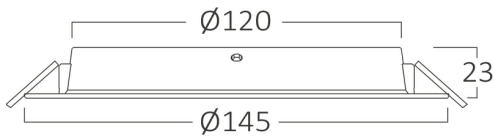

Braytron

PRODUCT DATASHEET

MODEL NO	BP11-01280
DESCRIPTION	BRY-DW11-12W-PLS-3IN1-DOWNLIGHT

Luminare is intended to use in outdoor applications

General Characteristics

Model No	:	BP11-01280
Main Family	:	Indoor Lighting
Sub Family	:	LED Downlight
Type	:	Recessed Panel
Body Color	:	White
Lamp Shape	:	Non-Directional
Dimmable	:	Not-Dimmable
Light Source	:	LED
Warranty	:	2 years
Class	:	Class II
IP	:	IP40

Electrical Characteristics

Lifetime	:	20000 h
Voltage	:	220-240V
Power Factor	:	>0,5
Material	:	PP
Working Temperature	:	-20 C+40 C
Frequency	:	50-60 Hz

Package Informations

N.W.	:	2,94 kgs
G.W.	:	4,35 kgs
PCS/CTN	:	40 pcs
Length	:	320 mm
Width	:	315 mm
Height	:	324 mm
EAN	:	5949097732171

Product Characteristics

Wattage	:	12 w
Color Temperature	:	3IN1
Quse Lumen	:	960 lm
Color Rendering Index (CRI)	:	>80
Energy Efficiency Level	:	G
Beam Angle	:	120° Degrees
Color Category	:	3IN1

Dimensions & Weight

Diameter	:	145 mm
P. Height	:	23 mm
Cutout	:	120 mm
Weight	:	74 gr