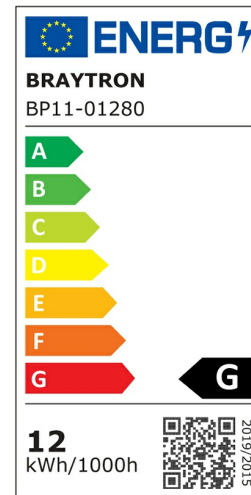

PRODUCT DATASHEET

MODEL NO BP11-01280

DESCRIPTION BRY-DW11-12W-PLS-3IN1-DOWNLIGHT

Luminare is intended to use in outdoor applications