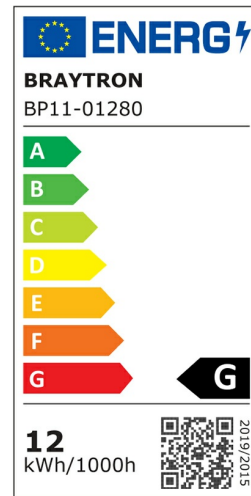

Braytron

PRODUCT DATASHEET

MODEL NO	BP11-01280
DESCRIPTION	BRY-DW11-12W-PLS-3IN1-DOWNLIGHT

Luminare is intended to use in outdoor applications

General Characteristics

Model No	:	BP11-01280
Main Family	:	Indoor Lighting
Sub Family	:	LED Downlight
Type	:	Recessed Panel
Body Color	:	White
Lamp Shape	:	Non-Directional
Dimmable	:	Not-Dimmable
Light Source	:	LED
Warranty	:	2 years
Class	:	Class II
IP	:	IP40

Electrical Characteristics

Lifetime	:	20000 h
Voltage	:	220-240V
Power Factor	:	>0,5
Material	:	PP
Working Temperature	:	-20 C+40 C
Frequency	:	50-60 Hz

Package Informations

N.W.	:	2,94 kgs
G.W.	:	4,35 kgs
PCS/CTN	:	40 pcs
Length	:	320 mm
Width	:	315 mm
Height	:	324 mm
EAN	:	5949097732171

Product Characteristics

Wattage	:	12 w
Color Temperature	:	3IN1
Quse Lumen	:	960 lm
Color Rendering Index (CRI)	:	>80
Energy Efficiency Level	:	G
Beam Angle	:	120° Degrees
Color Category	:	3IN1

Dimensions & Weight

Diameter	:	145 mm
P. Height	:	23 mm
Cutout	:	120 mm
Weight	:	74 gr