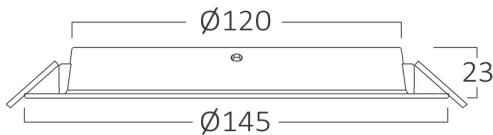

## PRODUCT DATASHEET

MODEL NO BP11-01280

DESCRIPTION BRY-DW11-12W-PLS-3IN1-DOWNLIGHT

Luminare is intended to use in outdoor applications

### General Characteristics

Model No	:	BP11-01280
Main Family	:	Indoor Lighting
Sub Family	:	LED Downlight
Type	:	Recessed Panel
Body Color	:	White
Lamp Shape	:	Non-Directional
Dimmable	:	Not-Dimmable
Light Source	:	LED
Warranty	:	2 years
Class	:	Class II
IP	:	IP40

### Package Informations

N.W.	:	2,94 kgs
G.W.	:	4,35 kgs
PCS/CTN	:	40 pcs
Length	:	320 mm
Width	:	315 mm
Height	:	324 mm
EAN	:	5949097732171

### Dimensions & Weight

Diameter	:	145 mm
P. Height	:	23 mm
Cutout	:	120 mm
Weight	:	74 gr