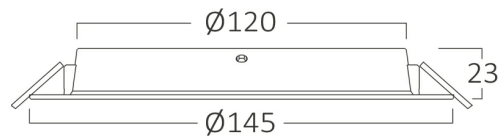

## PRODUCT DATASHEET

MODEL NO BP11-01280

DESCRIPTION BRY-DW11-12W-PLS-3IN1-DOWNLIGHT

Luminare is intended to use in outdoor applications

### General Characteristics

Model No	:	BP11-01280
Main Family	:	Indoor Lighting
Sub Family	:	LED Downlight
Type	:	Recessed Panel
Body Color	:	White
Lamp Shape	:	Non-Directional
Dimmable	:	Not-Dimmable
Light Source	:	LED
Warranty	:	2 years
Class	:	Class II
IP	:	IP40

### Package Informations

N.W.	:	2,94 kgs
G.W.	:	4,35 kgs
PCS/CTN	:	40 pcs
Length	:	320 mm
Width	:	315 mm
Height	:	324 mm
EAN	:	5949097732171

### Dimensions & Weight

Diameter	:	145 mm
P. Height	:	23 mm
Cutout	:	120 mm
Weight	:	74 gr