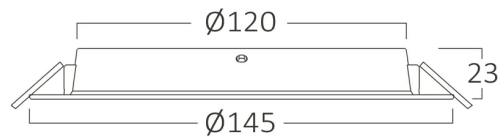

PRODUCT DATASHEET

MODEL NO

BP11-01230

DESCRIPTION

BRY-DW11-12W-PLS-6500K-DOWNLIGHT

Luminare is intended to use in outdoor applications

General Characteristics

Model No	:	BP11-01230
Main Family	:	Indoor Lighting
Sub Family	:	LED Downlight
Type	:	Recessed Panel
Body Color	:	White
Lamp Shape	:	Non-Directional
Dimmable	:	Not-Dimmable
Light Source	:	LED
Warranty	:	2 years
Class	:	Class II
IP	:	IP40

Electrical Characteristics

Lifetime	:	20000 h
Voltage	:	220-240V
Power Factor	:	>0,5
Material	:	PP
Working Temperature	:	-20 C+40 C
Frequency	:	50-60 Hz

Package Informations

N.W.	:	2,94 kgs
G.W.	:	4,35 kgs
PCS/CTN	:	40 pcs
Length	:	320 mm
Width	:	315 mm
Height	:	324 mm
EAN	:	5949097732164

Product Characteristics

Wattage	:	12 w
Color Temperature	:	6500K
Quse Lumen	:	960 lm
Color Rendering Index (CRI)	:	>80
Energy Efficiency Level	:	G
Beam Angle	:	120° Degrees
Color Category	:	Cool White

Dimensions & Weight

Diameter	:	145 mm
P. Height	:	23 mm
Cutout	:	120 mm
Weight	:	74 gr