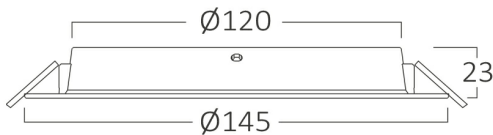

PRODUCT DATASHEET

MODEL NO

BP11-01230

DESCRIPTION

BRY-DW11-12W-PLS-6500K-DOWNLIGHT

Luminare is intended to use in outdoor applications

General Characteristics

Model No	:	BP11-01230
Main Family	:	Indoor Lighting
Sub Family	:	LED Downlight
Type	:	Recessed Panel
Body Color	:	White
Lamp Shape	:	Non-Directional
Dimmable	:	Not-Dimmable
Light Source	:	LED
Warranty	:	2 years
Class	:	Class II
IP	:	IP40

Electrical Characteristics

Lifetime	:	20000 h
Voltage	:	220-240V
Power Factor	:	>0,5
Material	:	PP
Working Temperature	:	-20 C+40 C
Frequency	:	50-60 Hz

Package Informations

N.W.	:	2,94 kgs
G.W.	:	4,35 kgs
PCS/CTN	:	40 pcs
Length	:	320 mm
Width	:	315 mm
Height	:	324 mm
EAN	:	5949097732164

Product Characteristics

Wattage	:	12 w
Color Temperature	:	6500K
Quse Lumen	:	960 lm
Color Rendering Index (CRI)	:	>80
Energy Efficiency Level	:	G
Beam Angle	:	120° Degrees
Color Category	:	Cool White

Dimensions & Weight

Diameter	:	145 mm
P. Height	:	23 mm
Cutout	:	120 mm
Weight	:	74 gr