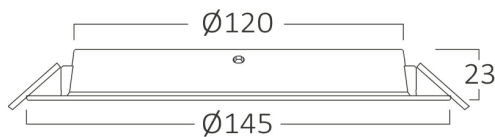

## PRODUCT DATASHEET

MODEL NO

BP11-01210

DESCRIPTION

BRY-DW11-12W-PLS-4000K-DOWNLIGHT

Luminare is intended to use in outdoor applications

### General Characteristics

Model No	:	BP11-01210
Main Family	:	Indoor Lighting
Sub Family	:	LED Downlight
Type	:	RECESSED PANEL
Body Color	:	White
Lamp Shape	:	Non-Directional
Dimmable	:	Not-Dimmable
Light Source	:	LED
Warranty	:	2 years
Class	:	Class II
IP	:	IP40

### Package Informations

N.W.	:	2,94 kgs
G.W.	:	4,35 kgs
PCS/CTN	:	40 pcs
Length	:	320 mm
Width	:	315 mm
Height	:	324 mm
EAN	:	5949097732157

### Dimensions & Weight

Diameter	:	145 mm
P. Height	:	23 mm
Cutout	:	120 mm
Weight	:	74 gr