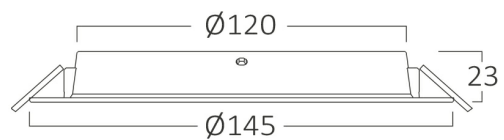

## PRODUCT DATASHEET

MODEL NO

BP11-01210

DESCRIPTION

BRY-DW11-12W-PLS-4000K-DOWNLIGHT

Luminare is intended to use in outdoor applications

### Package Informations

N.W.	:	2,94 kgs
G.W.	:	4,35 kgs
PCS/CTN	:	40 pcs
Length	:	320 mm
Width	:	315 mm
Height	:	324 mm
EAN	:	5949097732157

### Product Characteristics

Wattage	:	12 w
Color Temperature	:	4000K
Quse Lumen	:	960 lm
Color Rendering Index (CRI)	:	>80
Energy Efficiency Level	:	G
Beam Angle	:	120° Degrees
Color Category	:	Natural White

### Dimensions & Weight

Diameter	:	145 mm
P. Height	:	23 mm
Cutout	:	120 mm
Weight	:	74 gr