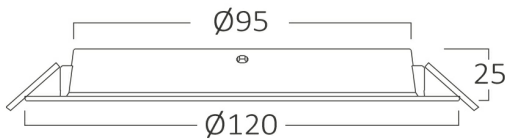

Braytron

PRODUCT DATASHEET

MODEL NO	BP11-00880
DESCRIPTION	BRY-DW11-8W-PLS-3IN1-DOWNLIGHT

Luminare is intended to use in outdoor applications

General Characteristics

Model No	:	BP11-00880
Main Family	:	Indoor Lighting
Sub Family	:	LED Downlight
Type	:	Recessed Downlight
Body Color	:	White
Lamp Shape	:	Non-Directional
Dimmable	:	Not-Dimmable
Light Source	:	LED
Warranty	:	2 years
Class	:	Class II
IP	:	IP40

Electrical Characteristics

Lifetime	:	20000 h
Voltage	:	220-240V
Power Factor	:	>0,5
Material	:	NON F.PP
Working Temperature	:	-20 C+40 C
Frequency	:	50-60 Hz

Package Informations

N.W.	:	3,00 kgs
G.W.	:	4,50 kgs
PCS/CTN	:	60 pcs
Length	:	380 mm
Width	:	315 mm
Height	:	265 mm
EAN	:	5949097729928

Product Characteristics

Wattage	:	8 w
Color Temperature	:	3IN1
Quse Lumen	:	700 lm
Color Rendering Index (CRI)	:	>80
Energy Efficiency Level	:	F
Beam Angle	:	120° Degrees
Color Category	:	3IN1

Dimensions & Weight

Diameter	:	120 mm
P. Height	:	25 mm
Cutout	:	95 mm
Weight	:	50 gr