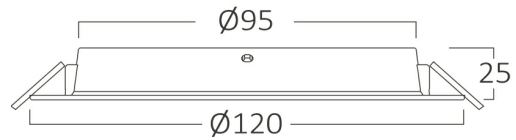

Braytron

PRODUCT DATASHEET

MODEL NO	BP11-00880
DESCRIPTION	BRY-DW11-8W-PLS-3IN1-DOWNLIGHT

Luminare is intended to use in outdoor applications

General Characteristics

Model No	:	BP11-00880
Main Family	:	Indoor Lighting
Sub Family	:	LED Downlight
Type	:	Recessed Downlight
Body Color	:	White
Lamp Shape	:	Non-Directional
Dimmable	:	Not-Dimmable
Light Source	:	LED
Warranty	:	2 years
Class	:	Class II
IP	:	IP40

Electrical Characteristics

Lifetime	:	20000 h
Voltage	:	220-240V
Power Factor	:	>0,5
Material	:	NON F.PP
Working Temperature	:	-20 C+40 C
Frequency	:	50-60 Hz

Package Informations

N.W.	:	3,00 kgs
G.W.	:	4,50 kgs
PCS/CTN	:	60 pcs
Length	:	380 mm
Width	:	315 mm
Height	:	265 mm
EAN	:	5949097729928

Product Characteristics

Wattage	:	8 w
Color Temperature	:	3IN1
Quse Lumen	:	700 lm
Color Rendering Index (CRI)	:	>80
Energy Efficiency Level	:	F
Beam Angle	:	120° Degrees
Color Category	:	3IN1

Dimensions & Weight

Diameter	:	120 mm
P. Height	:	25 mm
Cutout	:	95 mm
Weight	:	50 gr