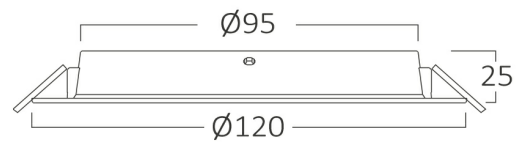

PRODUCT DATASHEET

MODEL NO

BP11-00880

DESCRIPTION

BRY-DW11-8W-PLS-3IN1-DOWNLIGHT

Luminare is intended to use in outdoor applications

General Characteristics

Model No	:	BP11-00880
Main Family	:	Indoor Lighting
Sub Family	:	LED Downlight
Type	:	Recessed Downlight
Body Color	:	White
Lamp Shape	:	Non-Directional
Dimmable	:	Not-Dimmable
Light Source	:	LED
Warranty	:	2 years
Class	:	Class II
IP	:	IP40

Electrical Characteristics

Lifetime	:	20000 h
Voltage	:	220-240V
Power Factor	:	>0,5
Material	:	NON F.PP
Working Temperature	:	-20 C+40 C
Frequency	:	50-60 Hz

Package Informations

N.W.	:	3,00 kgs
G.W.	:	4,50 kgs
PCS/CTN	:	60 pcs
Length	:	380 mm
Width	:	315 mm
Height	:	265 mm
EAN	:	5949097729928

Product Characteristics

Wattage	:	8 w
Color Temperature	:	3IN1
Quse Lumen	:	700 lm
Color Rendering Index (CRI)	:	>80
Energy Efficiency Level	:	F
Beam Angle	:	120° Degrees
Color Category	:	3IN1

Dimensions & Weight

Diameter	:	120 mm
P. Height	:	25 mm
Cutout	:	95 mm
Weight	:	50 gr