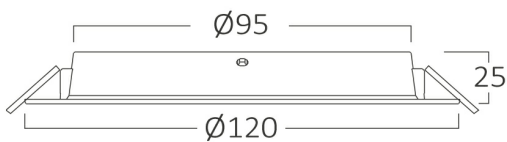

PRODUCT DATASHEET

MODEL NO

BP11-00880

DESCRIPTION

BRY-DW11-8W-PLS-3IN1-DOWNLIGHT

Luminare is intended to use in outdoor applications

General Characteristics

Model No	:	BP11-00880
Main Family	:	Indoor Lighting
Sub Family	:	LED Downlight
Type	:	Recessed Downlight
Body Color	:	White
Lamp Shape	:	Non-Directional
Dimmable	:	Not-Dimmable
Light Source	:	LED
Warranty	:	2 years
Class	:	Class II
IP	:	IP40

Electrical Characteristics

Lifetime	:	20000 h
Voltage	:	220-240V
Power Factor	:	>0,5
Material	:	NON F.PP
Working Temperature	:	-20 C+40 C
Frequency	:	50-60 Hz

Package Informations

N.W.	:	3,00 kgs
G.W.	:	4,50 kgs
PCS/CTN	:	60 pcs
Length	:	380 mm
Width	:	315 mm
Height	:	265 mm
EAN	:	5949097729928

Product Characteristics

Wattage	:	8 w
Color Temperature	:	3IN1
Quse Lumen	:	700 lm
Color Rendering Index (CRI)	:	>80
Energy Efficiency Level	:	F
Beam Angle	:	120° Degrees
Color Category	:	3IN1

Dimensions & Weight

Diameter	:	120 mm
P. Height	:	25 mm
Cutout	:	95 mm
Weight	:	50 gr