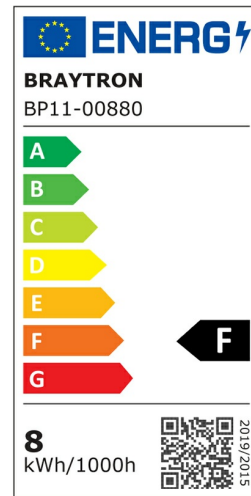

Braytron

PRODUCT DATASHEET

MODEL NO	BP11-00880
DESCRIPTION	BRY-DW11-8W-PLS-3IN1-DOWNLIGHT

Luminare is intended to use in outdoor applications

General Characteristics

Model No	:	BP11-00880
Main Family	:	Indoor Lighting
Sub Family	:	LED Downlight
Type	:	Recessed Downlight
Body Color	:	White
Lamp Shape	:	Non-Directional
Dimmable	:	Not-Dimmable
Light Source	:	LED
Warranty	:	2 years
Class	:	Class II
IP	:	IP40

Electrical Characteristics

Lifetime	:	20000 h
Voltage	:	220-240V
Power Factor	:	>0,5
Material	:	NON F.PP
Working Temperature	:	-20 C+40 C
Frequency	:	50-60 Hz

Package Informations

N.W.	:	3,00 kgs
G.W.	:	4,50 kgs
PCS/CTN	:	60 pcs
Length	:	380 mm
Width	:	315 mm
Height	:	265 mm
EAN	:	5949097729928

Product Characteristics

Wattage	:	8 w
Color Temperature	:	3IN1
Quse Lumen	:	700 lm
Color Rendering Index (CRI)	:	>80
Energy Efficiency Level	:	F
Beam Angle	:	120° Degrees
Color Category	:	3IN1

Dimensions & Weight

Diameter	:	120 mm
P. Height	:	25 mm
Cutout	:	95 mm
Weight	:	50 gr