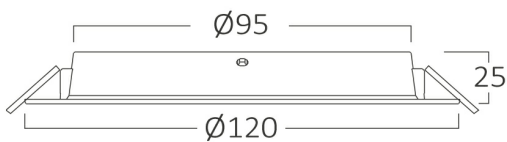

PRODUCT DATASHEET

MODEL NO

BP11-00830

DESCRIPTION

BRY-DW11-8W-PLS-6500K-DOWNLIGHT

Luminare is intended to use in outdoor applications

General Characteristics

Model No	:	BP11-00830
Main Family	:	Indoor Lighting
Sub Family	:	LED Downlight
Type	:	Recessed Downlight
Body Color	:	White
Lamp Shape	:	Non-Directional
Dimmable	:	Not-Dimmable
Light Source	:	LED
Warranty	:	2 years
Class	:	Class II
IP	:	IP40

Electrical Characteristics

Lifetime	:	20000 h
Voltage	:	220-240V
Power Factor	:	>0,5
Material	:	NON F.PP
Working Temperature	:	-20 C+40 C
Frequency	:	50-60 Hz

Package Informations

N.W.	:	3,00 kgs
G.W.	:	4,50 kgs
PCS/CTN	:	60 pcs
Length	:	380 mm
Width	:	315 mm
Height	:	265 mm
EAN	:	5949097729911

Product Characteristics

Wattage	:	8 w
Color Temperature	:	6500K
Quse Lumen	:	700 lm
Color Rendering Index (CRI)	:	>80
Energy Efficiency Level	:	F
Beam Angle	:	120° Degrees
Color Category	:	Cool White

Dimensions & Weight

Diameter	:	120 mm
P. Height	:	25 mm
Cutout	:	95 mm
Weight	:	50 gr