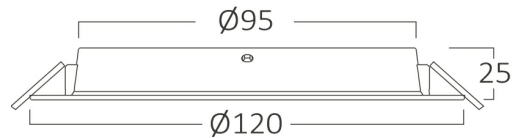

## PRODUCT DATASHEET

MODEL NO BP11-00830

DESCRIPTION BRY-DW11-8W-PLS-6500K-DOWNLIGHT

Luminare is intended to use in outdoor applications

BRAYTRON SRL

Bulavardul iuliu maniu, Nr.616, Sector 6, 061129, Bucuresti-ROMANIA

### Dimensions & Weight

|           |   |        |
|-----------|---|--------|
| Diameter  | : | 120 mm |
| P. Height | : | 25 mm  |
| Cutout    | : | 95 mm  |
| Weight    | : | 50 gr  |