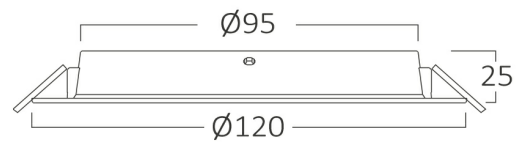

PRODUCT DATASHEET

MODEL NO

BP11-00830

DESCRIPTION

BRY-DW11-8W-PLS-6500K-DOWNLIGHT

Luminare is intended to use in outdoor applications

General Characteristics

Model No	:	BP11-00830
Main Family	:	Indoor Lighting
Sub Family	:	LED Downlight
Type	:	Recessed Downlight
Body Color	:	White
Lamp Shape	:	Non-Directional
Dimmable	:	Not-Dimmable
Light Source	:	LED
Warranty	:	2 years
Class	:	Class II
IP	:	IP40

Electrical Characteristics

Lifetime	:	20000 h
Voltage	:	220-240V
Power Factor	:	>0,5
Material	:	NON F.PP
Working Temperature	:	-20 C+40 C
Frequency	:	50-60 Hz

Package Informations

N.W.	:	3,00 kgs
G.W.	:	4,50 kgs
PCS/CTN	:	60 pcs
Length	:	380 mm
Width	:	315 mm
Height	:	265 mm
EAN	:	5949097729911

Product Characteristics

Wattage	:	8 w
Color Temperature	:	6500K
Quse Lumen	:	700 lm
Color Rendering Index (CRI)	:	>80
Energy Efficiency Level	:	F
Beam Angle	:	120° Degrees
Color Category	:	Cool White

Dimensions & Weight

Diameter	:	120 mm
P. Height	:	25 mm
Cutout	:	95 mm
Weight	:	50 gr