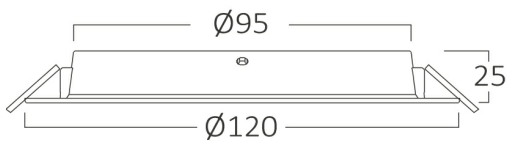

## PRODUCT DATASHEET

MODEL NO BP11-00830

DESCRIPTION BRY-DW11-8W-PLS-6500K-DOWNLIGHT

Luminare is intended to use in outdoor applications

BRAYTRON SRL

Bulavardul iuliu maniu, Nr.616, Sector 6, 061129, Bucuresti-ROMANIA

### Dimensions & Weight

|           |   |        |
|-----------|---|--------|
| Diameter  | : | 120 mm |
| P. Height | : | 25 mm  |
| Cutout    | : | 95 mm  |
| Weight    | : | 50 gr  |