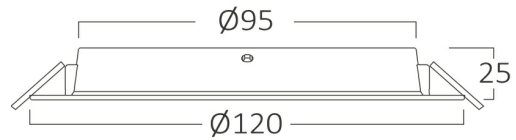

Braytron

PRODUCT DATASHEET

MODEL NO	BP11-00810
DESCRIPTION	BRY-DW11-8W-PLS-4000K-DOWNLIGHT

Luminare is intended to use in outdoor applications

General Characteristics

Model No	:	BP11-00810
Main Family	:	Indoor Lighting
Sub Family	:	LED Downlight
Type	:	Recessed Downlight
Body Color	:	White
Lamp Shape	:	Non-Directional
Dimmable	:	Not-Dimmable
Light Source	:	LED
Warranty	:	2 years
Class	:	Class II
IP	:	IP40

Electrical Characteristics

Lifetime	:	20000 h
Voltage	:	220-240V
Power Factor	:	>0,5
Material	:	NON F.PP
Working Temperature	:	-20 C+40 C
Frequency	:	50-60 Hz

Package Informations

N.W.	:	3,00 kgs
G.W.	:	4,50 kgs
PCS/CTN	:	60 pcs
Length	:	380 mm
Width	:	315 mm
Height	:	265 mm
EAN	:	5949097729904

Product Characteristics

Wattage	:	8 w
Color Temperature	:	4000K
Quse Lumen	:	700 lm
Color Rendering Index (CRI)	:	>80
Energy Efficiency Level	:	F
Beam Angle	:	120° Degrees
Color Category	:	Natural White

Dimensions & Weight

Diameter	:	120 mm
P. Height	:	25 mm
Cutout	:	95 mm
Weight	:	50 gr