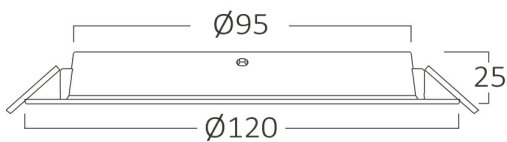

PRODUCT DATASHEET

MODEL NO

BP11-00810

DESCRIPTION

BRY-DW11-8W-PLS-4000K-DOWNLIGHT

Luminare is intended to use in outdoor applications

General Characteristics

Model No	:	BP11-00810
Main Family	:	Indoor Lighting
Sub Family	:	LED Downlight
Type	:	Recessed Downlight
Body Color	:	White
Lamp Shape	:	Non-Directional
Dimmable	:	Not-Dimmable
Light Source	:	LED
Warranty	:	2 years
Class	:	Class II
IP	:	IP40

Electrical Characteristics

Lifetime	:	20000 h
Voltage	:	220-240V
Power Factor	:	>0,5
Material	:	NON F.PP
Working Temperature	:	-20 C+40 C
Frequency	:	50-60 Hz

Package Informations

N.W.	:	3,00 kgs
G.W.	:	4,50 kgs
PCS/CTN	:	60 pcs
Length	:	380 mm
Width	:	315 mm
Height	:	265 mm
EAN	:	5949097729904

Product Characteristics

Wattage	:	8 w
Color Temperature	:	4000K
Quse Lumen	:	700 lm
Color Rendering Index (CRI)	:	>80
Energy Efficiency Level	:	F
Beam Angle	:	120° Degrees
Color Category	:	Natural White

Dimensions & Weight

Diameter	:	120 mm
P. Height	:	25 mm
Cutout	:	95 mm
Weight	:	50 gr