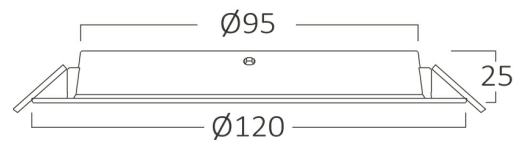

PRODUCT DATASHEET

MODEL NO

BP11-00810

DESCRIPTION

BRY-DW11-8W-PLS-4000K-DOWNLIGHT

Luminare is intended to use in outdoor applications

General Characteristics

Model No	:	BP11-00810
Main Family	:	Indoor Lighting
Sub Family	:	LED Downlight
Type	:	Recessed Downlight
Body Color	:	White
Lamp Shape	:	Non-Directional
Dimmable	:	Not-Dimmable
Light Source	:	LED
Warranty	:	2 years
Class	:	Class II
IP	:	IP40

Electrical Characteristics

Lifetime	:	20000 h
Voltage	:	220-240V
Power Factor	:	>0,5
Material	:	NON F.PP
Working Temperature	:	-20 C+40 C
Frequency	:	50-60 Hz

Package Informations

N.W.	:	3,00 kgs
G.W.	:	4,50 kgs
PCS/CTN	:	60 pcs
Length	:	380 mm
Width	:	315 mm
Height	:	265 mm
EAN	:	5949097729904

Product Characteristics

Wattage	:	8 w
Color Temperature	:	4000K
Quse Lumen	:	700 lm
Color Rendering Index (CRI)	:	>80
Energy Efficiency Level	:	F
Beam Angle	:	120° Degrees
Color Category	:	Natural White

Dimensions & Weight

Diameter	:	120 mm
P. Height	:	25 mm
Cutout	:	95 mm
Weight	:	50 gr