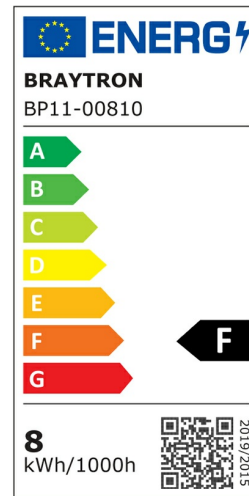

Braytron

PRODUCT DATASHEET

MODEL NO	BP11-00810
DESCRIPTION	BRY-DW11-8W-PLS-4000K-DOWNLIGHT

Luminare is intended to use in outdoor applications

General Characteristics

Model No	:	BP11-00810
Main Family	:	Indoor Lighting
Sub Family	:	LED Downlight
Type	:	Recessed Downlight
Body Color	:	White
Lamp Shape	:	Non-Directional
Dimmable	:	Not-Dimmable
Light Source	:	LED
Warranty	:	2 years
Class	:	Class II
IP	:	IP40

Electrical Characteristics

Lifetime	:	20000 h
Voltage	:	220-240V
Power Factor	:	>0,5
Material	:	NON F.PP
Working Temperature	:	-20 C+40 C
Frequency	:	50-60 Hz

Package Informations

N.W.	:	3,00 kgs
G.W.	:	4,50 kgs
PCS/CTN	:	60 pcs
Length	:	380 mm
Width	:	315 mm
Height	:	265 mm
EAN	:	5949097729904

Product Characteristics

Wattage	:	8 w
Color Temperature	:	4000K
Quse Lumen	:	700 lm
Color Rendering Index (CRI)	:	>80
Energy Efficiency Level	:	F
Beam Angle	:	120° Degrees
Color Category	:	Natural White

Dimensions & Weight

Diameter	:	120 mm
P. Height	:	25 mm
Cutout	:	95 mm
Weight	:	50 gr