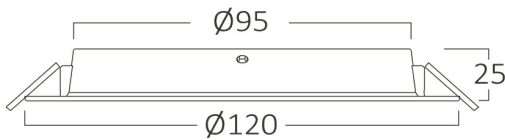

Braytron

PRODUCT DATASHEET

MODEL NO	BP11-00810
DESCRIPTION	BRY-DW11-8W-PLS-4000K-DOWNLIGHT

Luminare is intended to use in outdoor applications

General Characteristics

Model No	:	BP11-00810
Main Family	:	Indoor Lighting
Sub Family	:	LED Downlight
Type	:	Recessed Downlight
Body Color	:	White
Lamp Shape	:	Non-Directional
Dimmable	:	Not-Dimmable
Light Source	:	LED
Warranty	:	2 years
Class	:	Class II
IP	:	IP40

Electrical Characteristics

Lifetime	:	20000 h
Voltage	:	220-240V
Power Factor	:	>0,5
Material	:	NON F.PP
Working Temperature	:	-20 C+40 C
Frequency	:	50-60 Hz

Package Informations

N.W.	:	3,00 kgs
G.W.	:	4,50 kgs
PCS/CTN	:	60 pcs
Length	:	380 mm
Width	:	315 mm
Height	:	265 mm
EAN	:	5949097729904

Product Characteristics

Wattage	:	8 w
Color Temperature	:	4000K
Quse Lumen	:	700 lm
Color Rendering Index (CRI)	:	>80
Energy Efficiency Level	:	F
Beam Angle	:	120° Degrees
Color Category	:	Natural White

Dimensions & Weight

Diameter	:	120 mm
P. Height	:	25 mm
Cutout	:	95 mm
Weight	:	50 gr