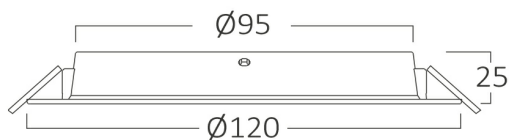

PRODUCT DATASHEET

MODEL NO

BP11-00800

DESCRIPTION

BRY-DW11-8W-PLS-3000K-DOWNLIGHT

Luminare is intended to use in outdoor applications

BRAYTRON SRL

Bulaverdul iuliu maniu, Nr.616, Sector 6, 061129, Bucuresti-ROMANIA

Electrical Characteristics

Lifetime	:	20000 h
Voltage	:	220-240V
Power Factor	:	>0,5
Material	:	NON F.PP
Working Temperature	:	-20 C+40 C
Frequency	:	50-60 Hz

Package Informations

N.W.	:	3,00 kgs
G.W.	:	4,50 kgs
PCS/CTN	:	60 pcs
Length	:	380 mm
Width	:	315 mm
Height	:	265 mm
EAN	:	5949097729898

Product Characteristics

Wattage	:	8 w
Color Temperature	:	3000K
Quse Lumen	:	700 lm
Color Rendering Index (CRI)	:	>80
Energy Efficiency Level	:	F
Beam Angle	:	120° Degrees
Color Category	:	Warm White

Dimensions & Weight

Diameter	:	120 mm
P. Height	:	25 mm
Cutout	:	95 mm
Weight	:	50 gr