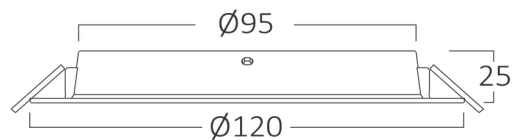

PRODUCT DATASHEET

MODEL NO

BP11-00800

DESCRIPTION

BRY-DW11-8W-PLS-3000K-DOWNLIGHT

Luminare is intended to use in outdoor applications

BRAYTRON SRL

Bulaverdul iuliu maniu, Nr.616, Sector 6, 061129, Bucuresti-ROMANIA

info@braytron.com

www.braytron.com

General Characteristics

Model No	:	BP11-00800
Main Family	:	Indoor Lighting
Sub Family	:	LED Downlight
Type	:	Recessed Downlight
Body Color	:	White
Lamp Shape	:	Non-Directional
Dimmable	:	Not-Dimmable
Light Source	:	LED
Warranty	:	2 years
Class	:	Class II
IP	:	IP40

Product Characteristics

Wattage	:	8 w
Color Temperature	:	3000K
Quse Lumen	:	700 lm
Color Rendering Index (CRI)	:	>80
Energy Efficiency Level	:	F
Beam Angle	:	120° Degrees
Color Category	:	Warm White

Dimensions & Weight

Diameter	:	120 mm
P. Height	:	25 mm
Cutout	:	95 mm
Weight	:	50 gr