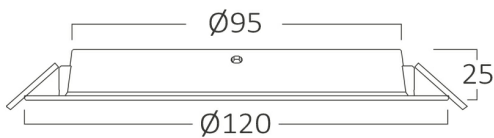

Braytron

PRODUCT DATASHEET

MODEL NO	BP11-00680
DESCRIPTION	BRY-DW11-6W-PLS-3IN1-DOWNLIGHT

Luminare is intended to use in outdoor applications

General Characteristics

Model No	:	BP11-00680
Main Family	:	Indoor Lighting
Sub Family	:	LED Downlight
Type	:	Recessed Downlight
Body Color	:	White
Lamp Shape	:	Non-Directional
Dimmable	:	Not-Dimmable
Light Source	:	LED
Warranty	:	2 years
Class	:	Class II
IP	:	IP40

Electrical Characteristics

Lifetime	:	20000 h
Voltage	:	220-240V
Power Factor	:	>0,5
Material	:	NON F.PP
Working Temperature	:	-20 C+40 C
Frequency	:	50-60 Hz

Package Informations

N.W.	:	3,70 kgs
G.W.	:	5,60 kgs
PCS/CTN	:	100 pcs
Length	:	520 mm
Width	:	320 mm
Height	:	230 mm
EAN	:	5949097729881

Product Characteristics

Wattage	:	6 w
Color Temperature	:	3IN1
Quse Lumen	:	440 lm
Color Rendering Index (CRI)	:	>80
Energy Efficiency Level	:	G
Beam Angle	:	120° Degrees
Color Category	:	3IN1

Dimensions & Weight

Diameter	:	98 mm
P. Height	:	25 mm
Cutout	:	75 mm
Weight	:	37 gr