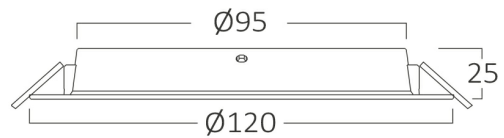

Braytron

PRODUCT DATASHEET

MODEL NO	BP11-00680
DESCRIPTION	BRY-DW11-6W-PLS-3IN1-DOWNLIGHT

Luminare is intended to use in outdoor applications

General Characteristics

Model No	:	BP11-00680
Main Family	:	Indoor Lighting
Sub Family	:	LED Downlight
Type	:	Recessed Downlight
Body Color	:	White
Lamp Shape	:	Non-Directional
Dimmable	:	Not-Dimmable
Light Source	:	LED
Warranty	:	2 years
Class	:	Class II
IP	:	IP40

Electrical Characteristics

Lifetime	:	20000 h
Voltage	:	220-240V
Power Factor	:	>0,5
Material	:	NON F.PP
Working Temperature	:	-20 C+40 C
Frequency	:	50-60 Hz

Package Informations

N.W.	:	3,70 kgs
G.W.	:	5,60 kgs
PCS/CTN	:	100 pcs
Length	:	520 mm
Width	:	320 mm
Height	:	230 mm
EAN	:	5949097729881

Product Characteristics

Wattage	:	6 w
Color Temperature	:	3IN1
Quse Lumen	:	440 lm
Color Rendering Index (CRI)	:	>80
Energy Efficiency Level	:	G
Beam Angle	:	120° Degrees
Color Category	:	3IN1

Dimensions & Weight

Diameter	:	98 mm
P. Height	:	25 mm
Cutout	:	75 mm
Weight	:	37 gr