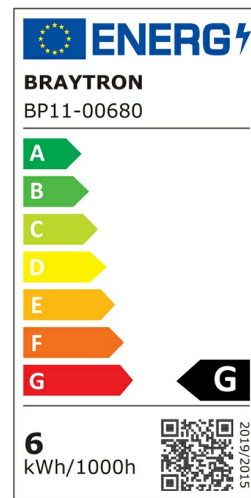

Braytron

PRODUCT DATASHEET

MODEL NO	BP11-00680
DESCRIPTION	BRY-DW11-6W-PLS-3IN1-DOWNLIGHT

Luminare is intended to use in outdoor applications

General Characteristics

Model No	:	BP11-00680
Main Family	:	Indoor Lighting
Sub Family	:	LED Downlight
Type	:	Recessed Downlight
Body Color	:	White
Lamp Shape	:	Non-Directional
Dimmable	:	Not-Dimmable
Light Source	:	LED
Warranty	:	2 years
Class	:	Class II
IP	:	IP40

Electrical Characteristics

Lifetime	:	20000 h
Voltage	:	220-240V
Power Factor	:	>0,5
Material	:	NON F.PP
Working Temperature	:	-20 C+40 C
Frequency	:	50-60 Hz

Package Informations

N.W.	:	3,70 kgs
G.W.	:	5,60 kgs
PCS/CTN	:	100 pcs
Length	:	520 mm
Width	:	320 mm
Height	:	230 mm
EAN	:	5949097729881

Product Characteristics

Wattage	:	6 w
Color Temperature	:	3IN1
Quse Lumen	:	440 lm
Color Rendering Index (CRI)	:	>80
Energy Efficiency Level	:	G
Beam Angle	:	120° Degrees
Color Category	:	3IN1

Dimensions & Weight

Diameter	:	98 mm
P. Height	:	25 mm
Cutout	:	75 mm
Weight	:	37 gr