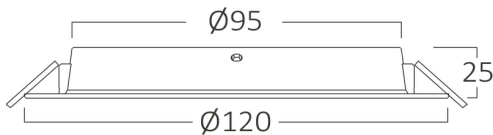

## PRODUCT DATASHEET

MODEL NO

BP11-00680

DESCRIPTION

BRY-DW11-6W-PLS-3IN1-DOWNLIGHT

Luminare is intended to use in outdoor applications

### General Characteristics

Model No	:	BP11-00680
Main Family	:	Indoor Lighting
Sub Family	:	LED Downlight
Type	:	Recessed Downlight
Body Color	:	White
Lamp Shape	:	Non-Directional
Dimmable	:	Not-Dimmable
Light Source	:	LED
Warranty	:	2 years
Class	:	Class II
IP	:	IP40

### Package Informations

N.W.	:	3,70 kgs
G.W.	:	5,60 kgs
PCS/CTN	:	100 pcs
Length	:	520 mm
Width	:	320 mm
Height	:	230 mm
EAN	:	5949097729881

### Dimensions & Weight

Diameter	:	98 mm
P. Height	:	25 mm
Cutout	:	75 mm
Weight	:	37 gr