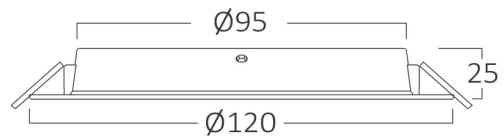

## PRODUCT DATASHEET

MODEL NO

BP11-00680

DESCRIPTION

BRY-DW11-6W-PLS-3IN1-DOWNLIGHT

Luminare is intended to use in outdoor applications

### General Characteristics

Model No	:	BP11-00680
Main Family	:	Indoor Lighting
Sub Family	:	LED Downlight
Type	:	Recessed Downlight
Body Color	:	White
Lamp Shape	:	Non-Directional
Dimmable	:	Not-Dimmable
Light Source	:	LED
Warranty	:	2 years
Class	:	Class II
IP	:	IP40

### Package Informations

N.W.	:	3,70 kgs
G.W.	:	5,60 kgs
PCS/CTN	:	100 pcs
Length	:	520 mm
Width	:	320 mm
Height	:	230 mm
EAN	:	5949097729881

### Dimensions & Weight

Diameter	:	98 mm
P. Height	:	25 mm
Cutout	:	75 mm
Weight	:	37 gr