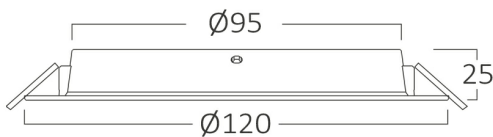

PRODUCT DATASHEET

MODEL NO

BP11-00630

DESCRIPTION

BRY-DW11-6W-PLS-6500K-DOWNLIGHT

Luminare is intended to use in outdoor applications

General Characteristics

Model No	:	BP11-00630
Main Family	:	Indoor Lighting
Sub Family	:	LED Downlight
Type	:	Recessed Downlight
Body Color	:	White
Lamp Shape	:	Non-Directional
Dimmable	:	Not-Dimmable
Light Source	:	LED
Warranty	:	2 years
Class	:	Class II
IP	:	IP40

Electrical Characteristics

Lifetime	:	20000 h
Voltage	:	220-240V
Power Factor	:	>0,5
Material	:	NON F.PP
Working Temperature	:	-20 C+40 C
Frequency	:	50-60 Hz

Package Informations

N.W.	:	3,70 kgs
G.W.	:	5,60 kgs
PCS/CTN	:	100 pcs
Length	:	520 mm
Width	:	320 mm
Height	:	230 mm
EAN	:	5949097729874

Product Characteristics

Wattage	:	6 w
Color Temperature	:	6500K
Quse Lumen	:	440 lm
Color Rendering Index (CRI)	:	>80
Energy Efficiency Level	:	G
Beam Angle	:	120° Degrees
Color Category	:	Cool White

Dimensions & Weight

Diameter	:	98 mm
P. Height	:	25 mm
Cutout	:	75 mm
Weight	:	37 gr