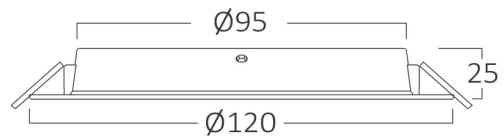

PRODUCT DATASHEET

MODEL NO

BP11-00630

DESCRIPTION

BRY-DW11-6W-PLS-6500K-DOWNLIGHT

Luminare is intended to use in outdoor applications

General Characteristics

Model No	:	BP11-00630
Main Family	:	Indoor Lighting
Sub Family	:	LED Downlight
Type	:	Recessed Downlight
Body Color	:	White
Lamp Shape	:	Non-Directional
Dimmable	:	Not-Dimmable
Light Source	:	LED
Warranty	:	2 years
Class	:	Class II
IP	:	IP40

Electrical Characteristics

Lifetime	:	20000 h
Voltage	:	220-240V
Power Factor	:	>0,5
Material	:	NON F.PP
Working Temperature	:	-20 C+40 C
Frequency	:	50-60 Hz

Package Informations

N.W.	:	3,70 kgs
G.W.	:	5,60 kgs
PCS/CTN	:	100 pcs
Length	:	520 mm
Width	:	320 mm
Height	:	230 mm
EAN	:	5949097729874

Product Characteristics

Wattage	:	6 w
Color Temperature	:	6500K
Quse Lumen	:	440 lm
Color Rendering Index (CRI)	:	>80
Energy Efficiency Level	:	G
Beam Angle	:	120° Degrees
Color Category	:	Cool White

Dimensions & Weight

Diameter	:	98 mm
P. Height	:	25 mm
Cutout	:	75 mm
Weight	:	37 gr