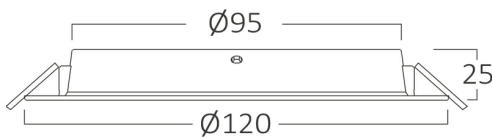

Braytron

PRODUCT DATASHEET

MODEL NO	BP11-00630
DESCRIPTION	BRY-DW11-6W-PLS-6500K-DOWNLIGHT

Luminare is intended to use in outdoor applications

General Characteristics

Model No	:	BP11-00630
Main Family	:	Indoor Lighting
Sub Family	:	LED Downlight
Type	:	Recessed Downlight
Body Color	:	White
Lamp Shape	:	Non-Directional
Dimmable	:	Not-Dimmable
Light Source	:	LED
Warranty	:	2 years
Class	:	Class II
IP	:	IP40

Electrical Characteristics

Lifetime	:	20000 h
Voltage	:	220-240V
Power Factor	:	>0,5
Material	:	NON F.PP
Working Temperature	:	-20 C+40 C
Frequency	:	50-60 Hz

Package Informations

N.W.	:	3,70 kgs
G.W.	:	5,60 kgs
PCS/CTN	:	100 pcs
Length	:	520 mm
Width	:	320 mm
Height	:	230 mm
EAN	:	5949097729874

Product Characteristics

Wattage	:	6 w
Color Temperature	:	6500K
Quse Lumen	:	440 lm
Color Rendering Index (CRI)	:	>80
Energy Efficiency Level	:	G
Beam Angle	:	120° Degrees
Color Category	:	Cool White

Dimensions & Weight

Diameter	:	98 mm
P. Height	:	25 mm
Cutout	:	75 mm
Weight	:	37 gr