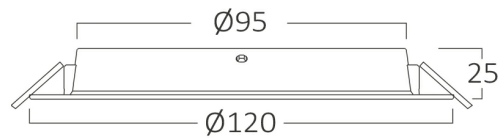

Braytron

PRODUCT DATASHEET

MODEL NO	BP11-00630
DESCRIPTION	BRY-DW11-6W-PLS-6500K-DOWNLIGHT

Luminare is intended to use in outdoor applications

General Characteristics

Model No	:	BP11-00630
Main Family	:	Indoor Lighting
Sub Family	:	LED Downlight
Type	:	Recessed Downlight
Body Color	:	White
Lamp Shape	:	Non-Directional
Dimmable	:	Not-Dimmable
Light Source	:	LED
Warranty	:	2 years
Class	:	Class II
IP	:	IP40

Electrical Characteristics

Lifetime	:	20000 h
Voltage	:	220-240V
Power Factor	:	>0,5
Material	:	NON F.PP
Working Temperature	:	-20 C+40 C
Frequency	:	50-60 Hz

Package Informations

N.W.	:	3,70 kgs
G.W.	:	5,60 kgs
PCS/CTN	:	100 pcs
Length	:	520 mm
Width	:	320 mm
Height	:	230 mm
EAN	:	5949097729874

Product Characteristics

Wattage	:	6 w
Color Temperature	:	6500K
Quse Lumen	:	440 lm
Color Rendering Index (CRI)	:	>80
Energy Efficiency Level	:	G
Beam Angle	:	120° Degrees
Color Category	:	Cool White

Dimensions & Weight

Diameter	:	98 mm
P. Height	:	25 mm
Cutout	:	75 mm
Weight	:	37 gr