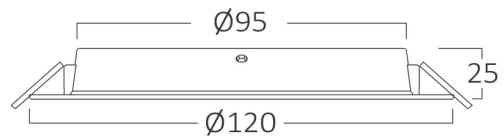

## PRODUCT DATASHEET

MODEL NO

BP11-00610

DESCRIPTION

BRY-DW11-6W-PLS-4000K-DOWNLIGHT

Luminare is intended to use in outdoor applications

### Package Informations

N.W.	:	3,70 kgs
G.W.	:	5,60 kgs
PCS/CTN	:	100 pcs
Length	:	520 mm
Width	:	320 mm
Height	:	230 mm
EAN	:	5949097729867

### Product Characteristics

Wattage	:	6 w
Color Temperature	:	4000K
Quse Lumen	:	440 lm
Color Rendering Index (CRI)	:	>80
Energy Efficiency Level	:	G
Beam Angle	:	120° Degrees
Color Category	:	Natural White

### Dimensions & Weight

Diameter	:	98 mm
P. Height	:	25 mm
Cutout	:	75 mm
Weight	:	37 gr