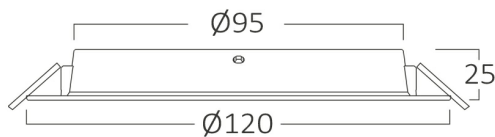

## PRODUCT DATASHEET

MODEL NO

BP11-00610

DESCRIPTION

BRY-DW11-6W-PLS-4000K-DOWNLIGHT

Luminare is intended to use in outdoor applications

### Package Informations

N.W.	:	3,70 kgs
G.W.	:	5,60 kgs
PCS/CTN	:	100 pcs
Length	:	520 mm
Width	:	320 mm
Height	:	230 mm
EAN	:	5949097729867

### Product Characteristics

Wattage	:	6 w
Color Temperature	:	4000K
Quse Lumen	:	440 lm
Color Rendering Index (CRI)	:	>80
Energy Efficiency Level	:	G
Beam Angle	:	120° Degrees
Color Category	:	Natural White

### Dimensions & Weight

Diameter	:	98 mm
P. Height	:	25 mm
Cutout	:	75 mm
Weight	:	37 gr