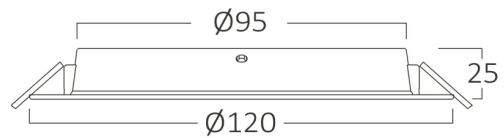

Braytron

PRODUCT DATASHEET

MODEL NO	BP11-00600
DESCRIPTION	BRY-DW11-6W-PLS-3000K-DOWNLIGHT

Luminare is intended to use in outdoor applications

General Characteristics

Model No	:	BP11-00600
Main Family	:	Indoor Lighting
Sub Family	:	LED Downlight
Type	:	Recessed Downlight
Body Color	:	White
Lamp Shape	:	Non-Directional
Dimmable	:	Not-Dimmable
Light Source	:	LED
Warranty	:	2 years
Class	:	Class II
IP	:	IP40

Electrical Characteristics

Lifetime	:	20000 h
Voltage	:	220-240V
Power Factor	:	>0,5
Material	:	NON F.PP
Working Temperature	:	-20 C+40 C
Frequency	:	50-60 Hz

Package Informations

N.W.	:	3,70 kgs
G.W.	:	5,60 kgs
PCS/CTN	:	100 pcs
Length	:	520 mm
Width	:	320 mm
Height	:	230 mm
EAN	:	5949097729850

Product Characteristics

Wattage	:	6 w
Color Temperature	:	3000K
Quse Lumen	:	440 lm
Color Rendering Index (CRI)	:	>80
Energy Efficiency Level	:	G
Beam Angle	:	120° Degrees
Color Category	:	Warm White

Dimensions & Weight

Diameter	:	98 mm
P. Height	:	25 mm
Cutout	:	75 mm
Weight	:	37 gr