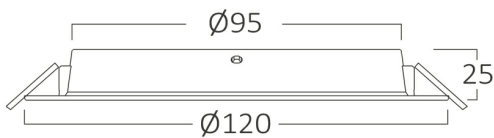

Braytron

PRODUCT DATASHEET

MODEL NO	BP11-00600
DESCRIPTION	BRY-DW11-6W-PLS-3000K-DOWNLIGHT

Luminare is intended to use in outdoor applications

General Characteristics

Model No	:	BP11-00600
Main Family	:	Indoor Lighting
Sub Family	:	LED Downlight
Type	:	Recessed Downlight
Body Color	:	White
Lamp Shape	:	Non-Directional
Dimmable	:	Not-Dimmable
Light Source	:	LED
Warranty	:	2 years
Class	:	Class II
IP	:	IP40

Electrical Characteristics

Lifetime	:	20000 h
Voltage	:	220-240V
Power Factor	:	>0,5
Material	:	NON F.PP
Working Temperature	:	-20 C+40 C
Frequency	:	50-60 Hz

Package Informations

N.W.	:	3,70 kgs
G.W.	:	5,60 kgs
PCS/CTN	:	100 pcs
Length	:	520 mm
Width	:	320 mm
Height	:	230 mm
EAN	:	5949097729850

Product Characteristics

Wattage	:	6 w
Color Temperature	:	3000K
Quse Lumen	:	440 lm
Color Rendering Index (CRI)	:	>80
Energy Efficiency Level	:	G
Beam Angle	:	120° Degrees
Color Category	:	Warm White

Dimensions & Weight

Diameter	:	98 mm
P. Height	:	25 mm
Cutout	:	75 mm
Weight	:	37 gr