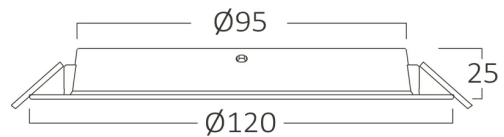

PRODUCT DATASHEET

MODEL NO	BP11-00600
DESCRIPTION	BRY-DW11-6W-PLS-3000K-DOWNLIGHT

Luminare is intended to use in outdoor applications

General Characteristics

Model No	:	BP11-00600
Main Family	:	Indoor Lighting
Sub Family	:	LED Downlight
Type	:	Recessed Downlight
Body Color	:	White
Lamp Shape	:	Non-Directional
Dimmable	:	Not-Dimmable
Light Source	:	LED
Warranty	:	2 years
Class	:	Class II
IP	:	IP40

Electrical Characteristics

Lifetime	:	20000 h
Voltage	:	220-240V
Power Factor	:	>0,5
Material	:	NON F.PP
Working Temperature	:	-20 C+40 C
Frequency	:	50-60 Hz

Package Informations

N.W.	:	3,70 kgs
G.W.	:	5,60 kgs
PCS/CTN	:	100 pcs
Length	:	520 mm
Width	:	320 mm
Height	:	230 mm
EAN	:	5949097729850

Product Characteristics

Wattage	:	6 w
Color Temperature	:	3000K
Quse Lumen	:	440 lm
Color Rendering Index (CRI)	:	>80
Energy Efficiency Level	:	G
Beam Angle	:	120° Degrees
Color Category	:	Warm White

Dimensions & Weight

Diameter	:	98 mm
P. Height	:	25 mm
Cutout	:	75 mm
Weight	:	37 gr