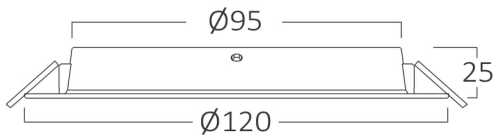

PRODUCT DATASHEET

MODEL NO	BP11-00600
DESCRIPTION	BRY-DW11-6W-PLS-3000K-DOWNLIGHT

Luminare is intended to use in outdoor applications

General Characteristics

Model No	:	BP11-00600
Main Family	:	Indoor Lighting
Sub Family	:	LED Downlight
Type	:	Recessed Downlight
Body Color	:	White
Lamp Shape	:	Non-Directional
Dimmable	:	Not-Dimmable
Light Source	:	LED
Warranty	:	2 years
Class	:	Class II
IP	:	IP40

Electrical Characteristics

Lifetime	:	20000 h
Voltage	:	220-240V
Power Factor	:	>0,5
Material	:	NON F.PP
Working Temperature	:	-20 C+40 C
Frequency	:	50-60 Hz

Package Informations

N.W.	:	3,70 kgs
G.W.	:	5,60 kgs
PCS/CTN	:	100 pcs
Length	:	520 mm
Width	:	320 mm
Height	:	230 mm
EAN	:	5949097729850

Product Characteristics

Wattage	:	6 w
Color Temperature	:	3000K
Quse Lumen	:	440 lm
Color Rendering Index (CRI)	:	>80
Energy Efficiency Level	:	G
Beam Angle	:	120° Degrees
Color Category	:	Warm White

Dimensions & Weight

Diameter	:	98 mm
P. Height	:	25 mm
Cutout	:	75 mm
Weight	:	37 gr